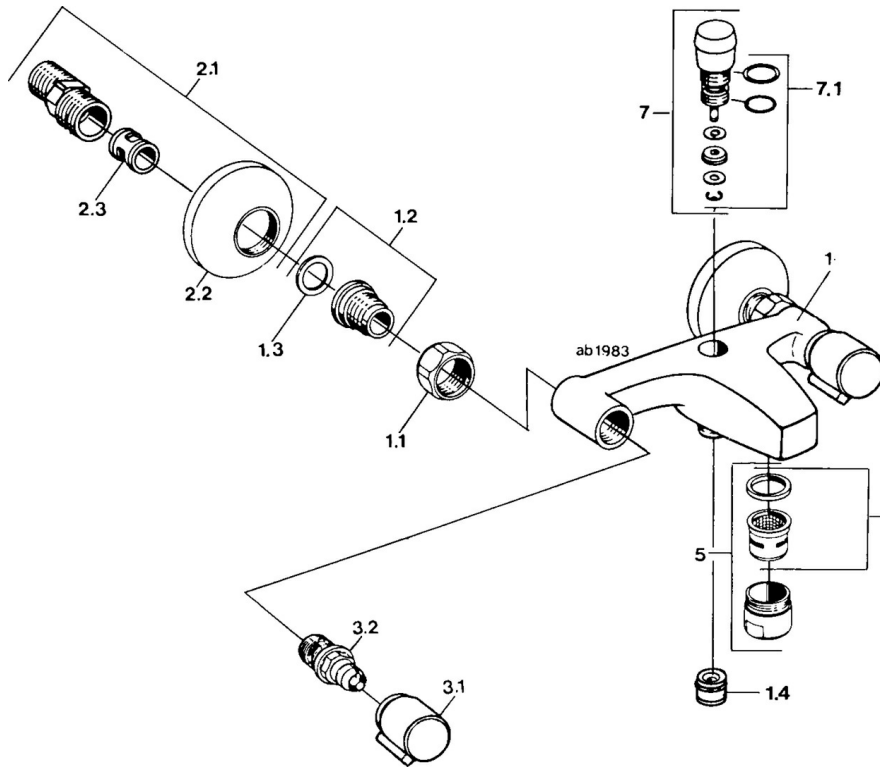

EAN: 4015474584167
static.hansa.com/04452106

- Washbasin
- Two-grip
- Wall mounted
- Chrome
- Non-return valve(s)
- Silencer(s)
- protected against back-flow in domestic use (according to DIN EN 1717)

Technical data

Technical properties

Hot water supply	max. +80°C
Working pressure	0.5-10 bar
Backflow prevention (EN1717)	AA
Material	Brass

Spare parts

SP04452106

	Name	Code
1.1	Connection nut, G3/4, AF30	59902230
1.3	Retaining ring, 23.9x15.2x2	59902689
1.4	Non-return valve	59905714
2.1	Eccentric, G3/4xG1/2	59904793
2.2	Cover flange	59904796
2.3	Silencer	59904792
3.1	Handle, hot	59906465
3.1	Handle, cold	59906464
3.2	Headpart, G1/2	59905114
5	Aerator, M28x1 C	59902088
5.1	Aerator, M28x1 C Discontinued	59902089
7	Diverter	59910803
7.1	Sealing kit	59904791