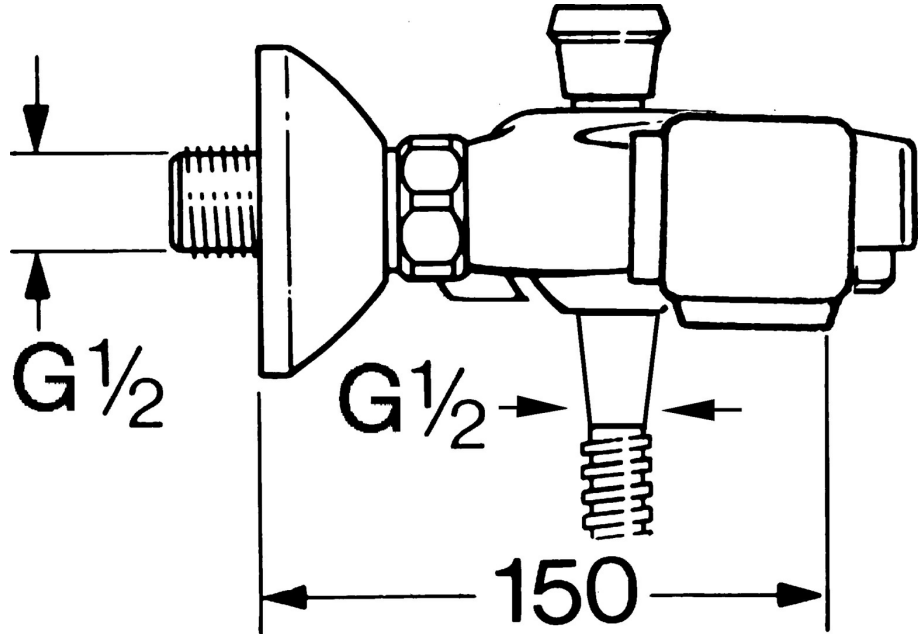

EAN: 4015474584167
static.hansa.com/04452106

- Washbasin
- Two-grip
- Wall mounted
- Chrome
- Non-return valve(s)
- Silencer(s)
- protected against back-flow in domestic use (according to DIN EN 1717)

Technical data

Technical properties

Hot water supply	max. +80°C
Working pressure	0.5-10 bar
Backflow prevention (EN1717)	AA
Material	Brass

Spare parts

SP04452106

	Name	Code
1.1	Connection nut, G3/4, AF30	59902230
1.3	Retaining ring, 23.9x15.2x2	59902689
1.4	Non-return valve	59905714
2.1	Eccentric, G3/4xG1/2	59904793
2.2	Cover flange	59904796
2.3	Silencer	59904792
3.1	Handle, hot	59906465
3.1	Handle, cold	59906464
3.2	Headpart, G1/2	59905114
5	Aerator, M28x1 C	59902088
5.1	Aerator, M28x1 C Discontinued	59902089
7	Diverter	59910803
7.1	Sealing kit	59904791