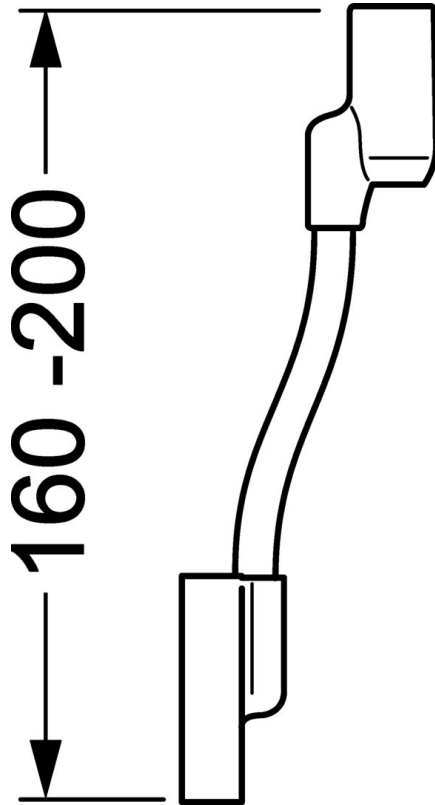

EAN: 4015474141155
static.hansa.com/04440200

- Shower solutions
- Accessories
- Wall mounted
- Chrome

Technical data

Spare parts

SP04440200

	Name	Code
1.1	Screw, M5x6, SW2.5	59912617
1.2	Cover plug	59911840
2	Fixing set Discontinued	59912081