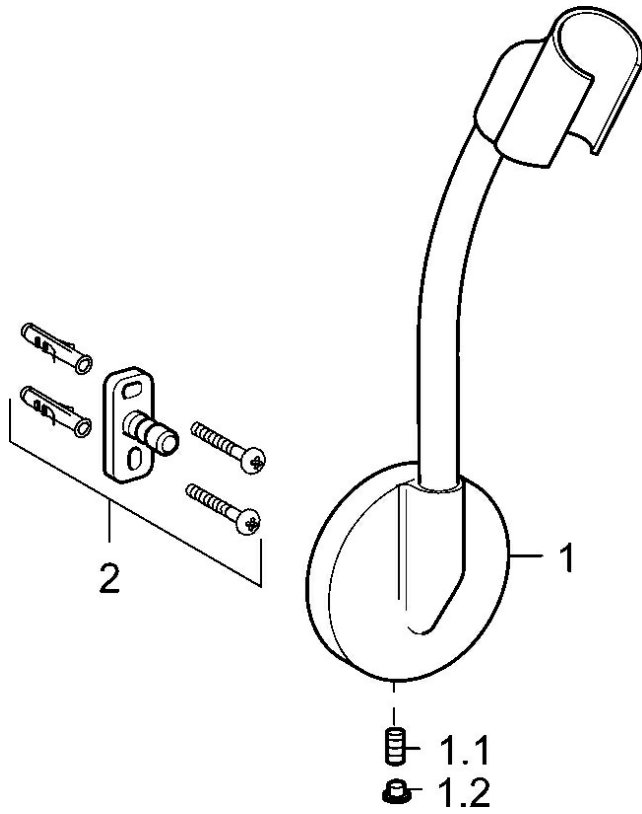

EAN: 4015474141155
static.hansa.com/04440200

- Shower solutions
- Accessories
- Wall mounted
- Chrome

Technical data

Spare parts

SP04440200

	Name	Code
1.1	Screw, M5x6, SW2.5	59912617
1.2	Cover plug	59911840
2	Fixing set Discontinued	59912081