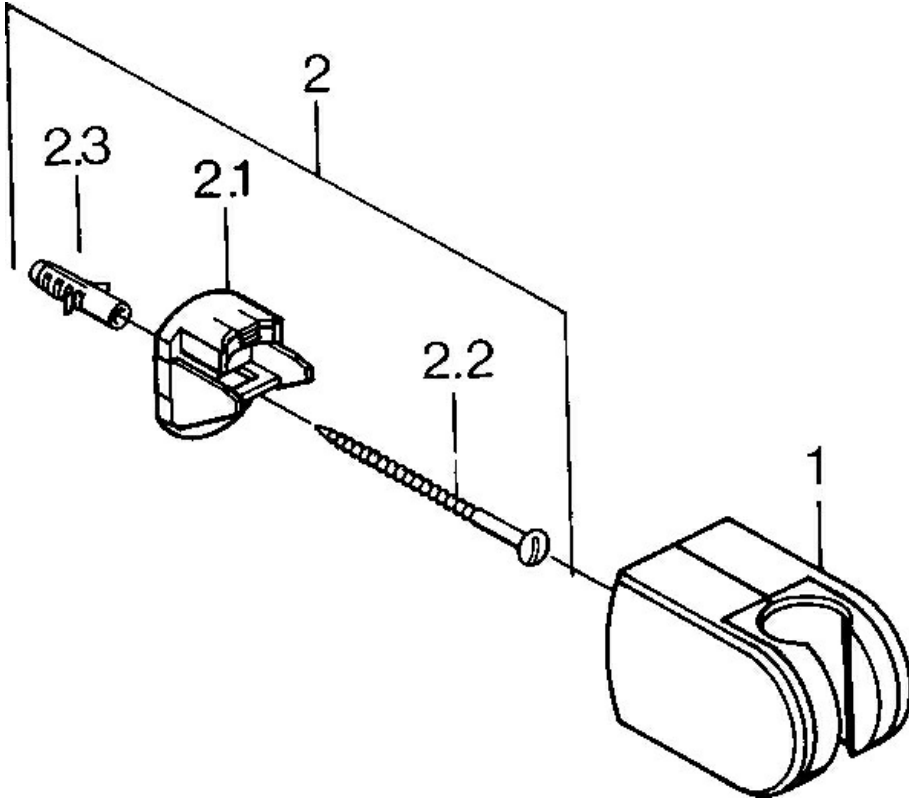

EAN: 4015474672789
static.hansa.com/04440100

- Shower solutions
- Accessories
- Wall mounted
- Chrome

Technical data

Spare parts

SP04430100

	Name	Code
2	Fixing set, (-2015) Discontinued	59911299