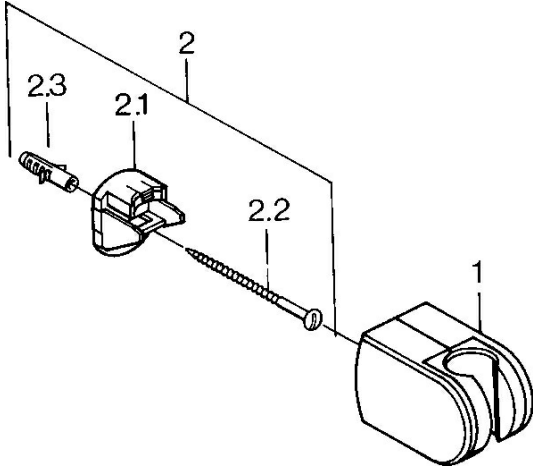

EAN: 4015474672314  
[static.hansa.com/0443010094](http://static.hansa.com/0443010094)

- Bathroom
- Accessories
- Wall mounted
- Edelmessing
- Shower holder