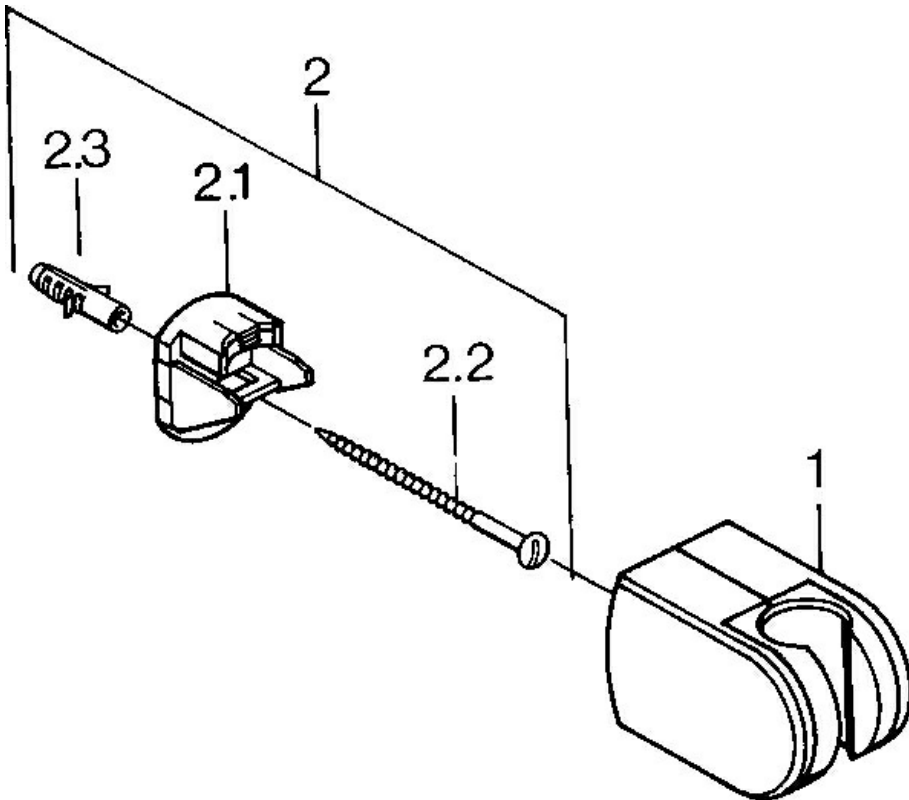

Spare parts

SP04430100

	Name	Code
2	Fixing set, (-2015) Discontinued	59911299