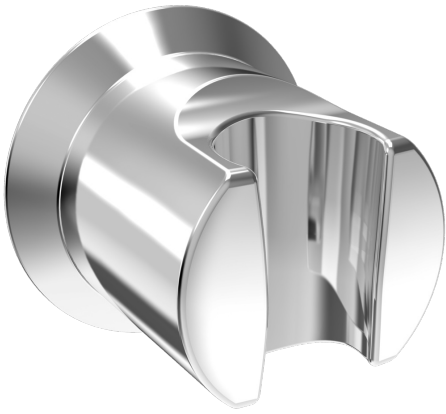

EAN: 4015474672239  
[static.hansa.com/04430100](https://static.hansa.com/04430100)

- Bathroom
- Accessories
- Wall mounted
- Chrome
- Shower holder