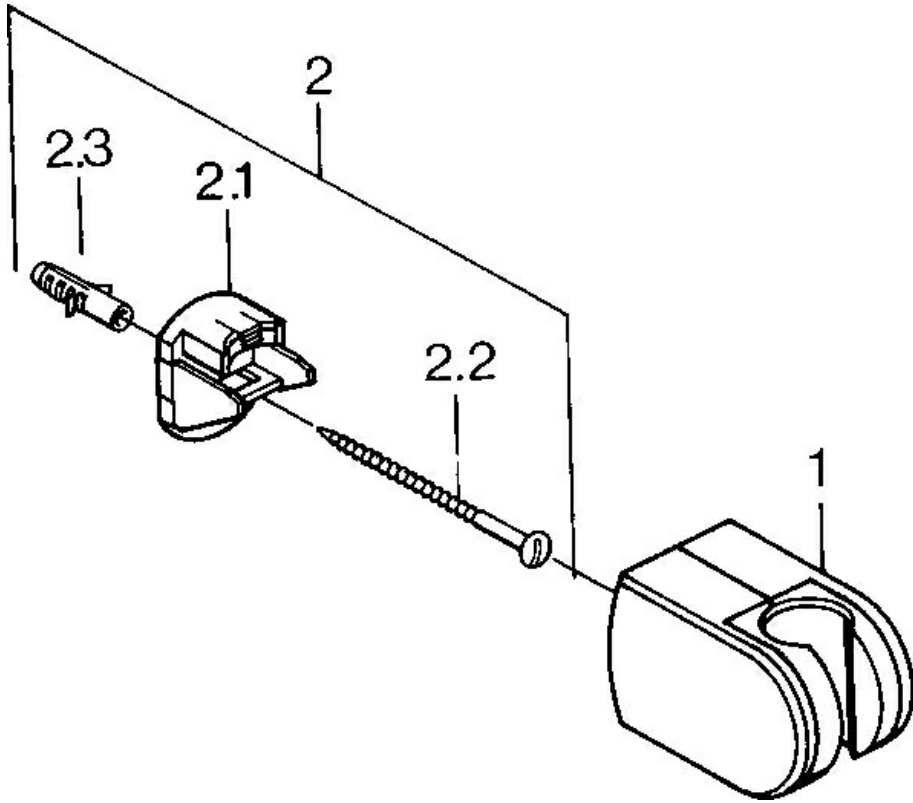

Spare parts

SP04430100

	Name	Code
2	Fixing set, (-2015) Discontinued	59911299