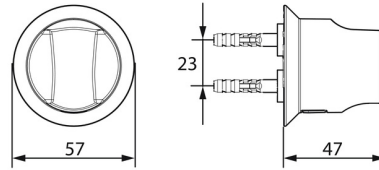

EAN: 4015474672239  
[static.hansa.com/04430100](https://static.hansa.com/04430100)

- Bathroom
- Accessories
- Wall mounted
- Chrome
- Shower holder