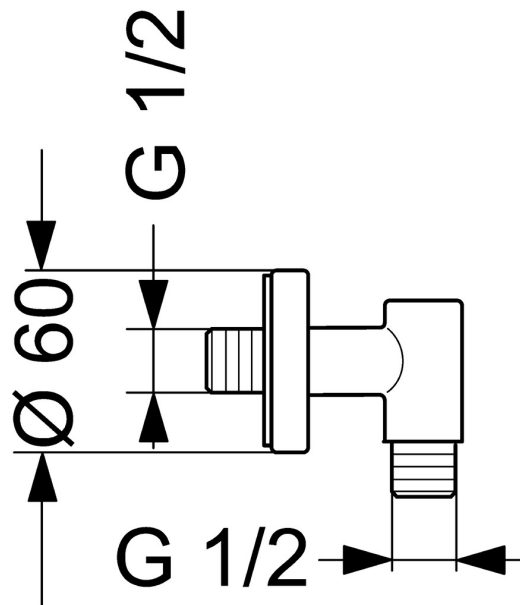

EAN: 4015474141148
static.hansa.com/04420200

- Shower solutions
- Accessories
- Wall mounted
- Chrome
- Wall connection elbow
- Non-return valve(s)
- Direct connection
- Round rosette
- protected against back-flow in domestic use (according to DIN EN 1717)

Technical data

Technical properties

DN-size (nominal dimension)	DN15
Hot water supply	max. +80°C
Working pressure	0.5-10 bar
Connection size	G1/2
Backflow prevention (EN1717)	EB

Approvals and Declarations

Declaration of conformity	DoC
---------------------------	------------

Spare parts

SP04420200

	Name	Code
1.1	Screw, M6x16, SW 2.5	59910120
1.3	Cover flange, d 60 mm Discontinued	59913180
2	Non-return valve	59905714