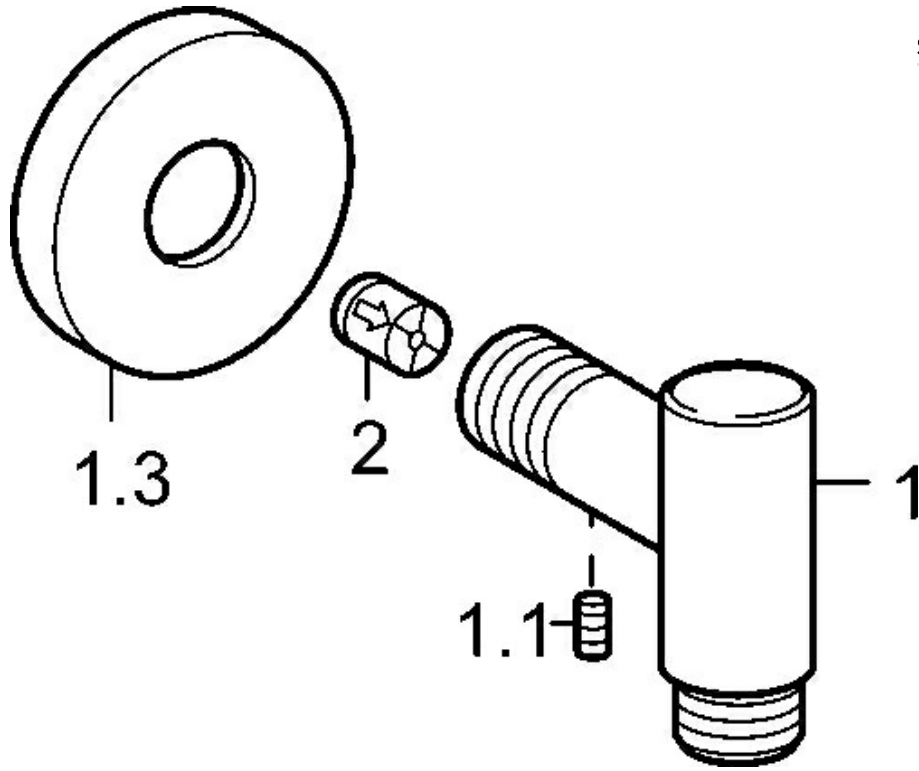

EAN: 4015474141148
static.hansa.com/04420200

- Shower solutions
- Accessories
- Wall mounted
- Chrome
- Wall connection elbow
- Non-return valve(s)
- Direct connection
- Round rosette
- protected against back-flow in domestic use (according to DIN EN 1717)

Technical data

Technical properties

DN-size (nominal dimension)	DN15
Hot water supply	max. +80°C
Working pressure	0.5-10 bar
Connection size	G1/2
Backflow prevention (EN1717)	EB

Approvals and Declarations

Declaration of conformity	DoC
---------------------------	------------

Spare parts

SP04420200

	Name	Code
1.1	Screw, M6x16, SW 2.5	59910120
1.3	Cover flange, d 60 mm Discontinued	59913180
2	Non-return valve	59905714