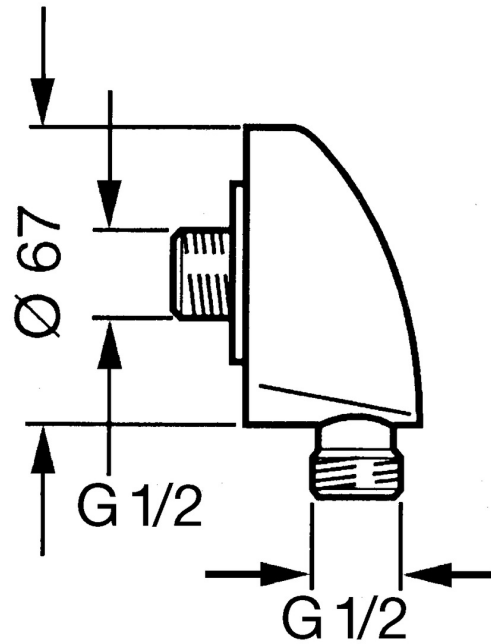

EAN: 4015474672390
static.hansa.com/0442010094

- Shower solutions
- Accessories
- Wall mounted
- Edelmessing
- Wall connection elbow
- Non-return valve(s)
- Direct connection

Technical data

Technical properties

DN-size (nominal dimension)	DN15
Hot water supply	max. +80°C
Working pressure	0.5-10 bar
Connection size	G1/2
Backflow prevention (EN1717)	EB

Spare parts

SP04420100

	Name	Code
1.1	Screw, M6x20	59911228
2	Non-return valve	59905714
2.1	Vacuum breaker, DN15	59911330
3	Connection nipple, G1/2	59911229
3.2	O-ring, d 25x2.5	59905053