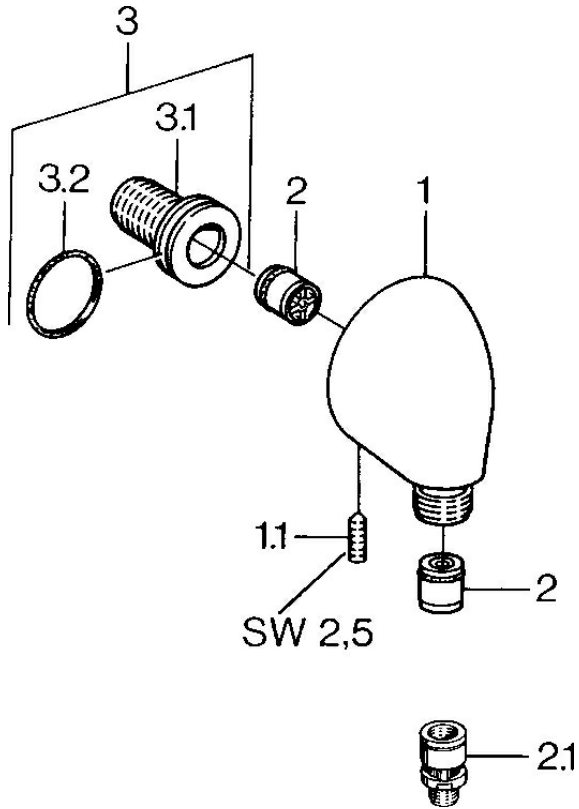

EAN: 4015474672390
static.hansa.com/0442010094

- Shower solutions
- Accessories
- Wall mounted
- Edelmessing
- Wall connection elbow
- Non-return valve(s)
- Direct connection

Technical data

Technical properties

DN-size (nominal dimension)	DN15
Hot water supply	max. +80°C
Working pressure	0.5-10 bar
Connection size	G1/2
Backflow prevention (EN1717)	EB

Spare parts

SP04420100

	Name	Code
1.1	Screw, M6x20	59911228
2	Non-return valve	59905714
2.1	Vacuum breaker, DN15	59911330
3	Connection nipple, G1/2	59911229
3.2	O-ring, d 25x2.5	59905053