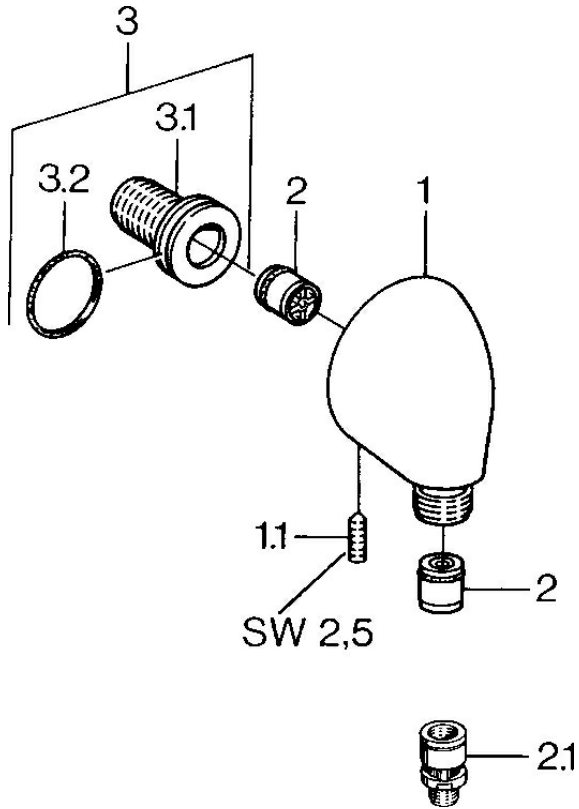

EAN: 4015474672383
static.hansa.com/0442010092

- Shower solutions
- Accessories
- Wall mounted
- Wall connection elbow
- Non-return valve(s)
- Direct connection

Technical data

Technical properties

DN-size (nominal dimension)	DN15
Hot water supply	max. +80°C
Working pressure	0.5-10 bar
Connection size	G1/2
Backflow prevention (EN1717)	EB

Spare parts

SP04420100

	Name	Code
1.1	Screw, M6x20	59911228
2	Non-return valve	59905714
2.1	Vacuum breaker, DN15	59911330
3	Connection nipple, G1/2	59911229
3.2	O-ring, d 25x2.5	59905053