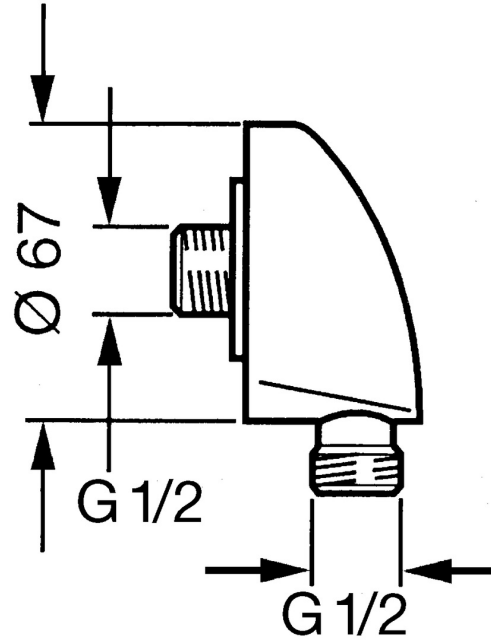

EAN: 4015474672383
static.hansa.com/0442010092

- Shower solutions
- Accessories
- Wall mounted
- Wall connection elbow
- Non-return valve(s)
- Direct connection

Technical data

Technical properties

DN-size (nominal dimension)	DN15
Hot water supply	max. +80°C
Working pressure	0.5-10 bar
Connection size	G1/2
Backflow prevention (EN1717)	EB

Spare parts

SP04420100

	Name	Code
1.1	Screw, M6x20	59911228
2	Non-return valve	59905714
2.1	Vacuum breaker, DN15	59911330
3	Connection nipple, G1/2	59911229
3.2	O-ring, d 25x2.5	59905053