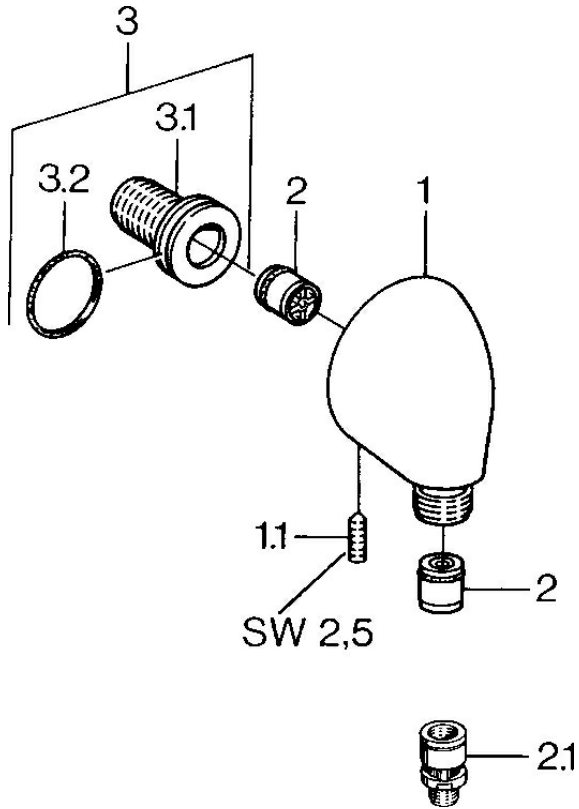

EAN: 4015474672376  
[static.hansa.com/0442010084](http://static.hansa.com/0442010084)

- Shower solutions
- Accessories
- Wall mounted
- Black
- Wall connection elbow
- Non-return valve(s)
- Direct connection

### Technical properties

DN-size (nominal dimension)	<b>DN15</b>
Hot water supply	<b>max. +80°C</b>
Working pressure	<b>0.5-10 bar</b>
Connection size	<b>G1/2</b>
Backflow prevention (EN1717)	<b>EB</b>

### SP04420100

	Name	Code
1.1	Screw, M6x20	59911228
2	Non-return valve	59905714
2.1	Vacuum breaker, DN15	59911330
3	Connection nipple, G1/2	59911229
3.2	O-ring, d 25x2.5	59905053