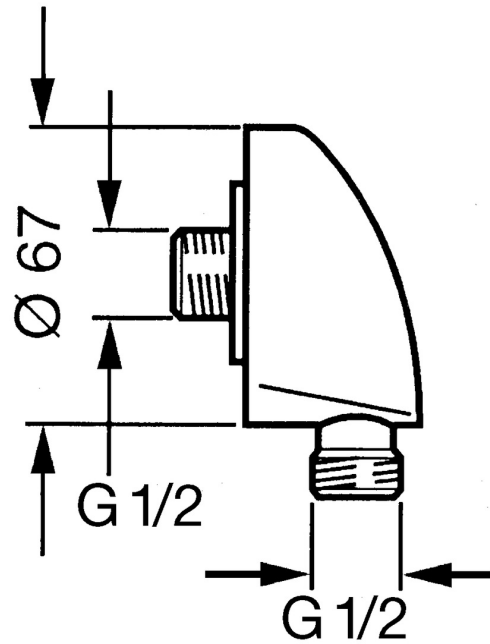

EAN: 4015474672376  
[static.hansa.com/0442010084](http://static.hansa.com/0442010084)

- Shower solutions
- Accessories
- Wall mounted
- Black
- Wall connection elbow
- Non-return valve(s)
- Direct connection

### Technical properties

DN-size (nominal dimension)	<b>DN15</b>
Hot water supply	<b>max. +80°C</b>
Working pressure	<b>0.5-10 bar</b>
Connection size	<b>G1/2</b>
Backflow prevention (EN1717)	<b>EB</b>

### SP04420100

	Name	Code
1.1	Screw, M6x20	59911228
2	Non-return valve	59905714
2.1	Vacuum breaker, DN15	59911330
3	Connection nipple, G1/2	59911229
3.2	O-ring, d 25x2.5	59905053