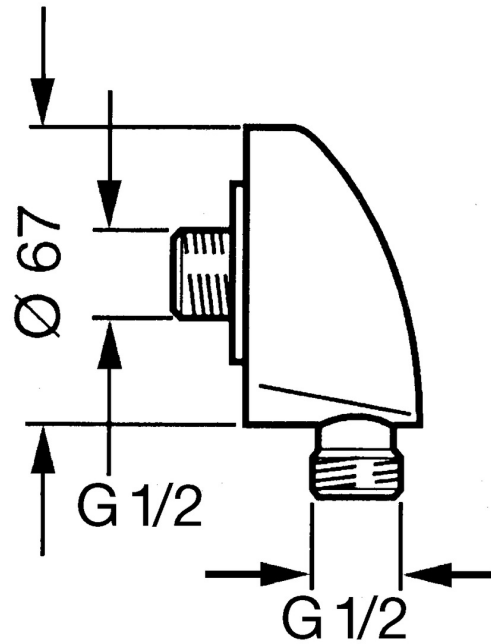

EAN: 4015474672352
static.hansa.com/0442010083

- Shower solutions
- Accessories
- Wall mounted
- Red
- Wall connection elbow
- Non-return valve(s)
- Direct connection

Technical data

Technical properties

DN-size (nominal dimension)	DN15
Hot water supply	max. +80°C
Working pressure	0.5-10 bar
Connection size	G1/2
Backflow prevention (EN1717)	EB

Spare parts

SP04420100

	Name	Code
1.1	Screw, M6x20	59911228
2	Non-return valve	59905714
2.1	Vacuum breaker, DN15	59911330
3	Connection nipple, G1/2	59911229
3.2	O-ring, d 25x2.5	59905053