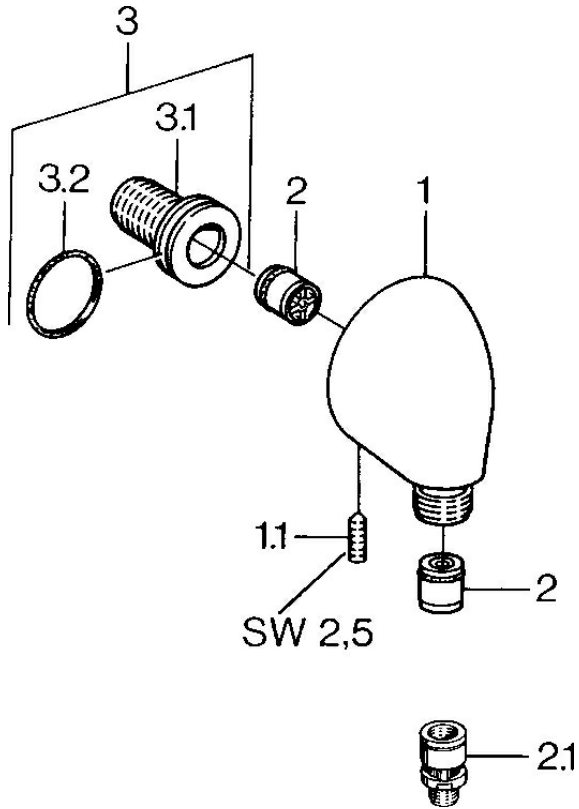

EAN: 4015474672352
static.hansa.com/0442010083

- Shower solutions
- Accessories
- Wall mounted
- Red
- Wall connection elbow
- Non-return valve(s)
- Direct connection

Technical data

Technical properties

DN-size (nominal dimension)	DN15
Hot water supply	max. +80°C
Working pressure	0.5-10 bar
Connection size	G1/2
Backflow prevention (EN1717)	EB

Spare parts

SP04420100

	Name	Code
1.1	Screw, M6x20	59911228
2	Non-return valve	59905714
2.1	Vacuum breaker, DN15	59911330
3	Connection nipple, G1/2	59911229
3.2	O-ring, d 25x2.5	59905053