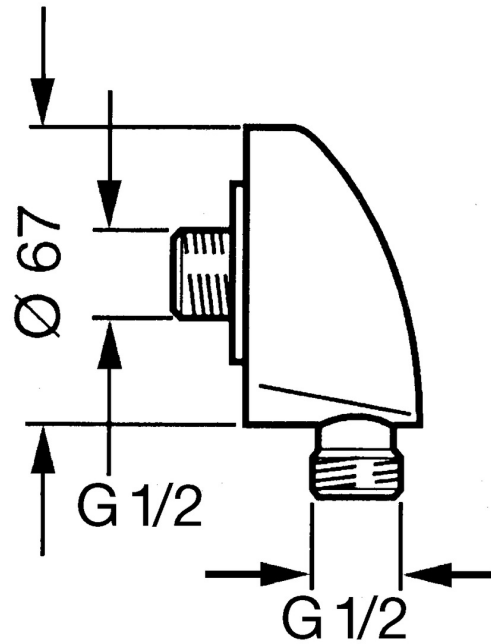

EAN: 4015474672345
static.hansa.com/0442010082

- Shower solutions
- Accessories
- Wall mounted
- White
- Wall connection elbow
- Non-return valve(s)
- Direct connection

Technical data

Technical properties

DN-size (nominal dimension)	DN15
Hot water supply	max. +80°C
Working pressure	0.5-10 bar
Connection size	G1/2
Backflow prevention (EN1717)	EB

Spare parts

SP04420100

	Name	Code
1.1	Screw, M6x20	59911228
2	Non-return valve	59905714
2.1	Vacuum breaker, DN15	59911330
3	Connection nipple, G1/2	59911229
3.2	O-ring, d 25x2.5	59905053