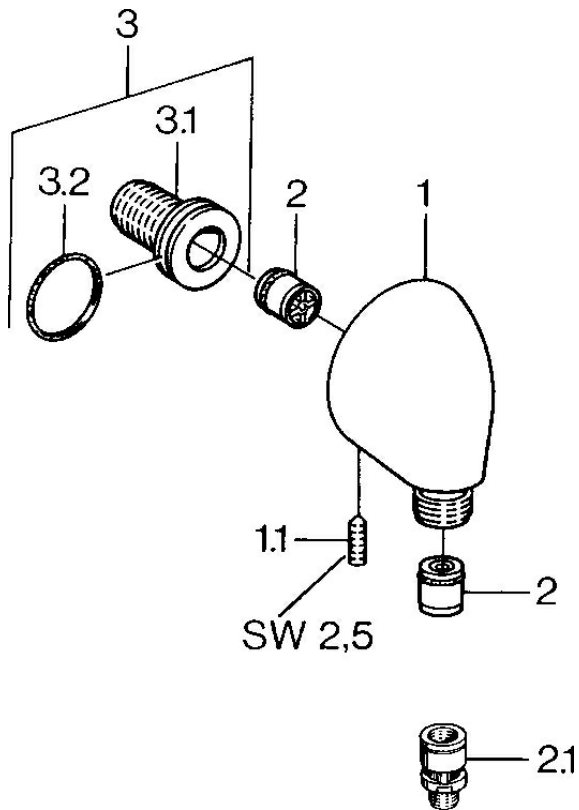

EAN: 4015474672345
static.hansa.com/0442010082

- Shower solutions
- Accessories
- Wall mounted
- White
- Wall connection elbow
- Non-return valve(s)
- Direct connection

Technical data

Technical properties

DN-size (nominal dimension)	DN15
Hot water supply	max. +80°C
Working pressure	0.5-10 bar
Connection size	G1/2
Backflow prevention (EN1717)	EB

Spare parts

SP04420100

	Name	Code
1.1	Screw, M6x20	59911228
2	Non-return valve	59905714
2.1	Vacuum breaker, DN15	59911330
3	Connection nipple, G1/2	59911229
3.2	O-ring, d 25x2.5	59905053