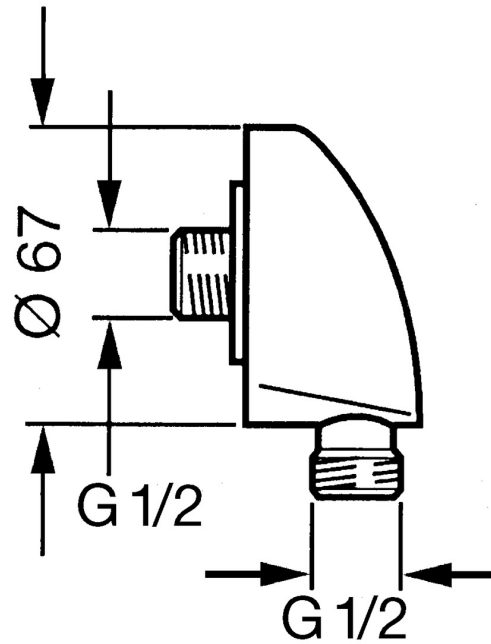

EAN: 4015474672338
static.hansa.com/0442010040

- Shower solutions
- Accessories
- Wall mounted
- Aranja
- Wall connection elbow
- Non-return valve(s)
- Direct connection

Technical data

Technical properties

DN-size (nominal dimension)	DN15
Hot water supply	max. +80°C
Working pressure	0.5-10 bar
Connection size	G1/2
Backflow prevention (EN1717)	EB