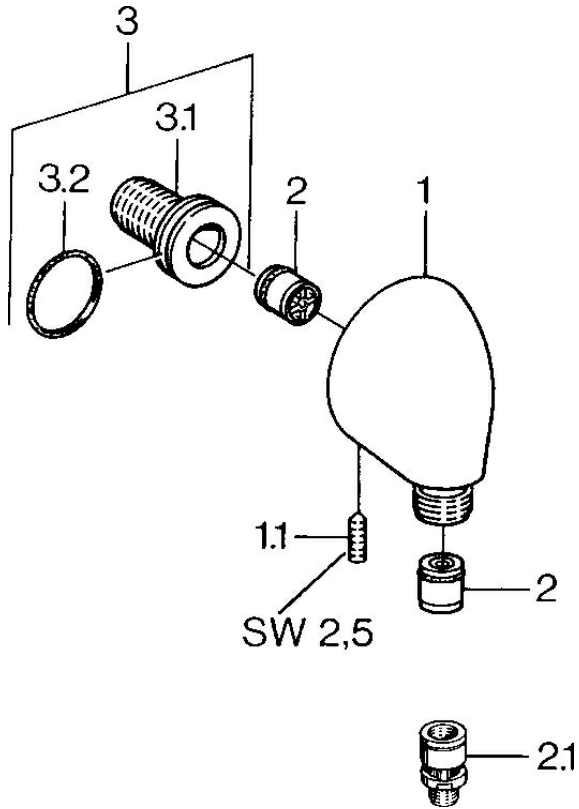

EAN: 4015474672321
static.hansa.com/04420100

- Shower solutions
- Accessories
- Wall mounted
- Chrome
- Wall connection elbow
- Non-return valve(s)
- Direct connection
- protected against back-flow in domestic use (according to DIN EN 1717)

Technical data

Technical properties

DN-size (nominal dimension)	DN15
Hot water supply	max. +80°C
Working pressure	0.5-10 bar
Connection size	G1/2
Backflow prevention (EN1717)	EB

Approvals and Declarations

Declaration of conformity	DoC
---------------------------	-----

Spare parts

SP04420100

	Name	Code
1.1	Screw, M6x20	59911228
2	Non-return valve	59905714
2.1	Vacuum breaker, DN15	59911330
3	Connection nipple, G1/2	59911229
3.2	O-ring, d 25x2.5	59905053