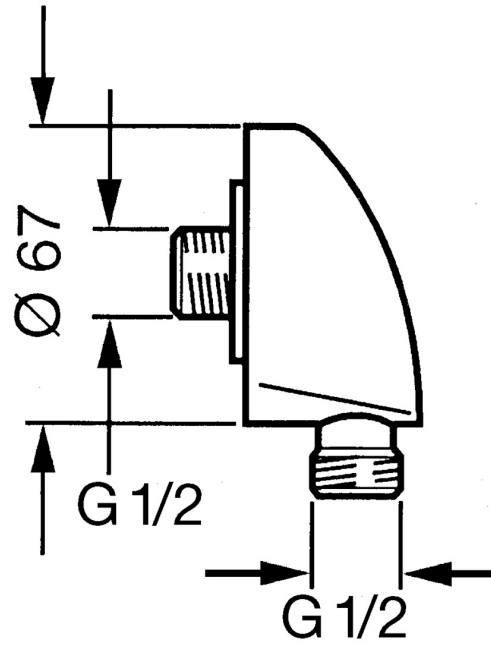

EAN: 4015474672321
static.hansa.com/04420100

- Shower solutions
- Accessories
- Wall mounted
- Chrome
- Wall connection elbow
- Non-return valve(s)
- Direct connection
- protected against back-flow in domestic use (according to DIN EN 1717)

Technical data

Technical properties

DN-size (nominal dimension)	DN15
Hot water supply	max. +80°C
Working pressure	0.5-10 bar
Connection size	G1/2
Backflow prevention (EN1717)	EB

Approvals and Declarations

Declaration of conformity	DoC
---------------------------	-----

Spare parts

SP04420100

	Name	Code
1.1	Screw, M6x20	59911228
2	Non-return valve	59905714
2.1	Vacuum breaker, DN15	59911330
3	Connection nipple, G1/2	59911229
3.2	O-ring, d 25x2.5	59905053