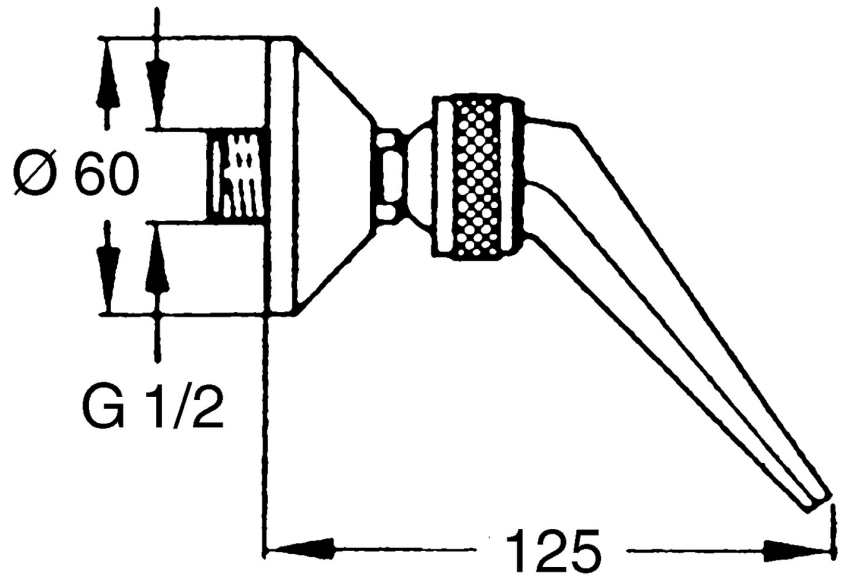

EAN: 4015474672482
static.hansa.com/04400100

- Shower solutions
- Accessories
- Wall mounted
- Chrome
- Rotatable ball joint connection
- Cascade - Stream like a water fall, strong and wide
- Direct connection, External thread
- Laminar spray, without air addition
- 1 spray function

Technical data

Flow properties

Flow-rate at 3 bar **49.8 l/min**

Technical properties

DN-size (nominal dimension) **DN15**
 Hot water supply **max. +65°C**
 Working pressure **0.5-10 bar**
 Connection size **G1/2**
 Diameter **220 mm**
 Projection **125 mm**
 Material **Brass**