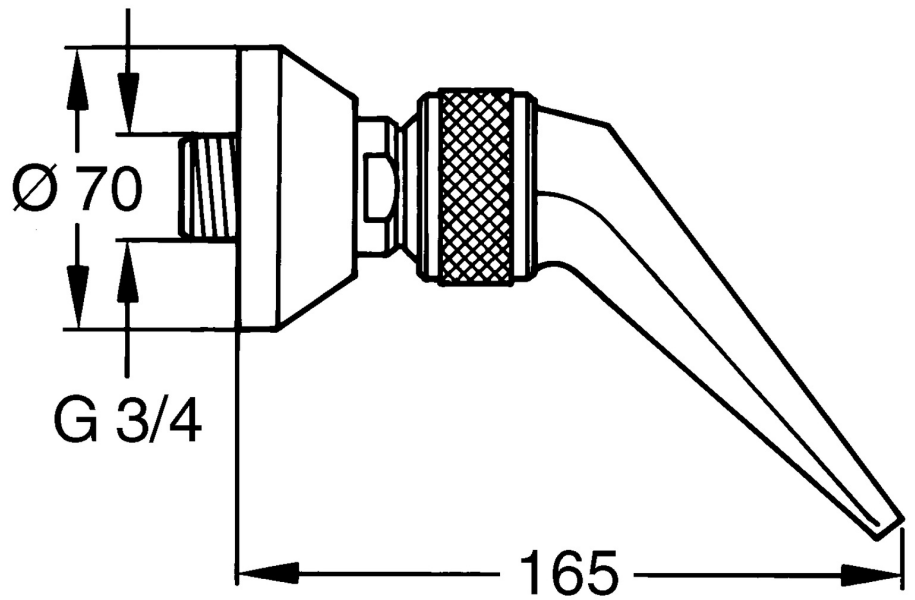

EAN: 4015474672864
static.hansa.com/04390100

- Shower solutions
- Accessories
- Wall mounted
- Chrome
- Rotatable ball joint connection
- Cascade - Stream like a water fall, strong and wide
- Direct connection, External thread
- Laminar spray, without air addition
- 1 spray function

Technical data

Flow properties

Flow-rate at 3 bar **70.2 l/min**

Technical properties

DN-size (nominal dimension) **DN20**
 Hot water supply **max. +65°C**
 Working pressure **0.5-10 bar**
 Connection size **G3/4**
 Projection **165 mm**
 Material **Brass**