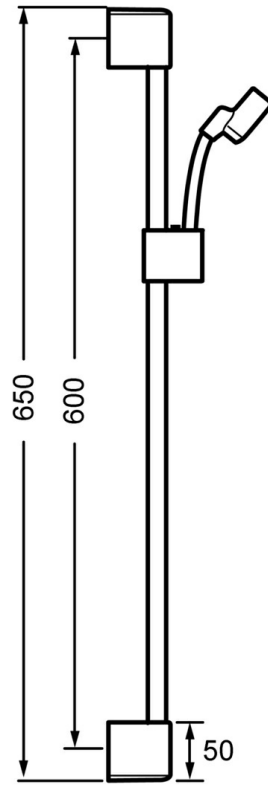

EAN: 4015474143968
static.hansa.com/0438030078

- Shower solutions
- Wall mounted

Technical data

Technical properties

Hot water supply	max. +65°C
Working pressure	0.5-10 bar

Spare parts

SP0455030078

	Name	Code
2	Wall bracket	59913177
2.1	Fixing set	59913178
2.2	Screw, M5x8, SW2.5	59904755
2.3	Screw, M5x6, SW2.5	59912617
2.4	Cover plug	59911840
2.5	Spacer ring	59913179
3	Slide for shower rail	59913176