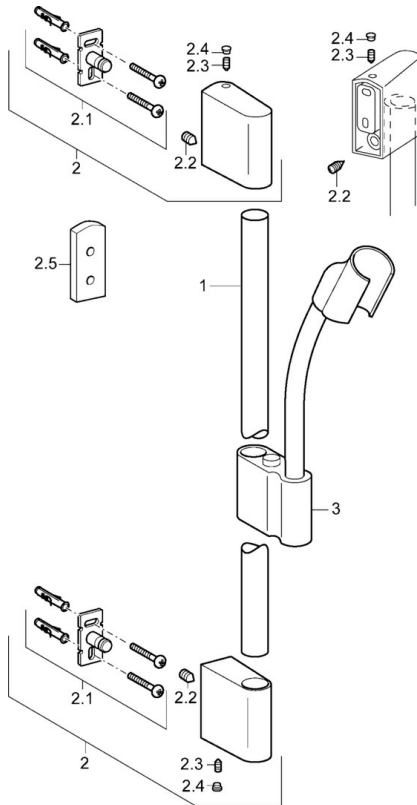

EAN: 4015474143968
static.hansa.com/0438030078

- Shower solutions
- Wall mounted

Technical data

Technical properties

Hot water supply	max. +65°C
Working pressure	0.5-10 bar

Spare parts

SP0455030078

	Name	Code
2	Wall bracket	59913177
2.1	Fixing set	59913178
2.2	Screw, M5x8, SW2.5	59904755
2.3	Screw, M5x6, SW2.5	59912617
2.4	Cover plug	59911840
2.5	Spacer ring	59913179
3	Slide for shower rail	59913176