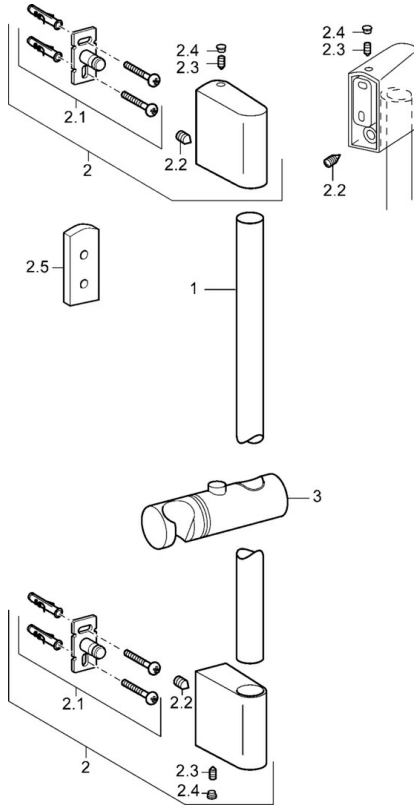

EAN: 4015474143975
static.hansa.com/04380200

- Shower solutions
- Accessories
- Wall mounted
- Chrome
- Adjustable shower rail bracket
- Flexible length / can be shortened

Technical data

Spare parts

SP04550200

	Name	Code
2	Wall bracket	59913177
2.1	Fixing set	59913178
2.2	Screw, M5x8, SW2.5	59904755
2.3	Screw, M5x6, SW2.5	59912617
2.4	Cover plug	59911840
2.5	Spacer ring	59913179
3	Slide for shower rail, d 18 mm	59912781