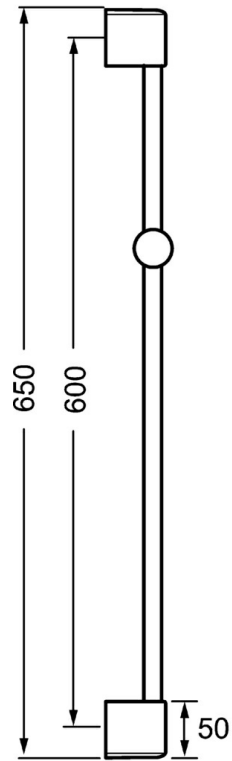

EAN: 4015474143975
static.hansa.com/04380200

- Shower solutions
- Accessories
- Wall mounted
- Chrome
- Adjustable shower rail bracket
- Flexible length / can be shortened

Technical data

Spare parts

SP04550200

	Name	Code
2	Wall bracket	59913177
2.1	Fixing set	59913178
2.2	Screw, M5x8, SW2.5	59904755
2.3	Screw, M5x6, SW2.5	59912617
2.4	Cover plug	59911840
2.5	Spacer ring	59913179
3	Slide for shower rail, d 18 mm	59912781