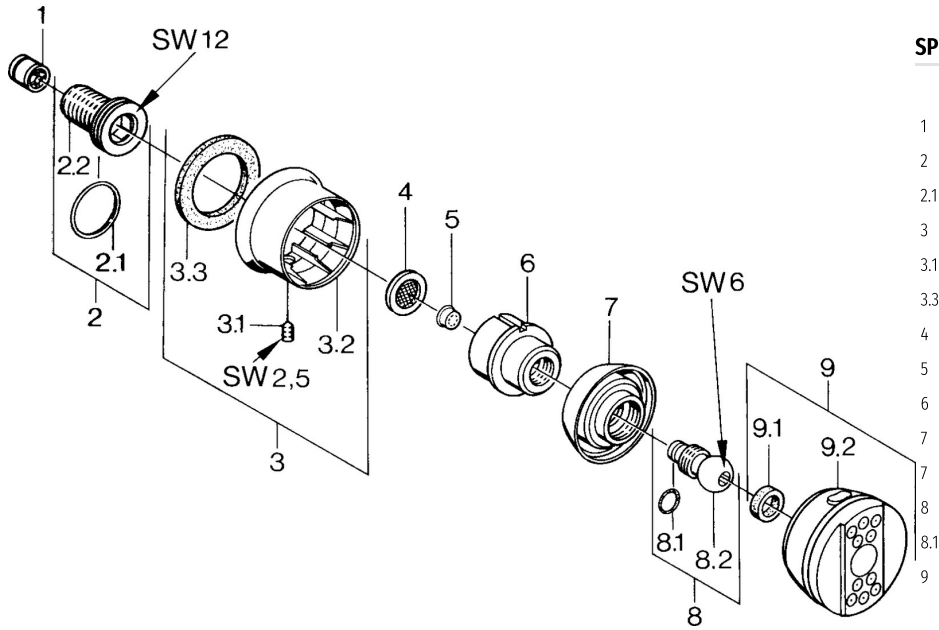

EAN: 4015474675551
static.hansa.com/0436010085

- Shower solutions
- Accessories
- Wall mounted
- Chrome/White
- Flow control handle
- Rotatable ball joint connection
- Intense - invigorating water stream, Normal - Even and soft water stream
- Litter filter(s), Non-return valve(s)
- 2 spray functions

Technical data

Flow properties

Flow-rate at 3 bar **4.2 l/min**

Technical properties

Hot water supply **max. +80°C**
 Working pressure **0.5-10 bar**
 Connection size **G1/2**
 Backflow prevention (EN1717) **EB**

Spare parts

SP04360100

	Name	Code
1	Non-return valve	59905714
2	Connection nipple, G1/2	59911229
2.1	O-ring, d 25x2.5	59905053
3	Cover flange Discontinued	59911343
3.1	Screw, M6x9 Discontinued	59911237
3.3	Gasket Discontinued	59911350
4	Filter sealing, G3/4	59911076
5	Flow control handle	59911351
6	Housing Aranja Discontinued	59911358
7	Housing Black Discontinued	59911356
7	Housing Discontinued	59911352
8	Fixing screw Discontinued	59911359
8.1	O-ring, 12x2 Discontinued	59911376
9	Side shower with connector, DN15 Discontinued	59911360