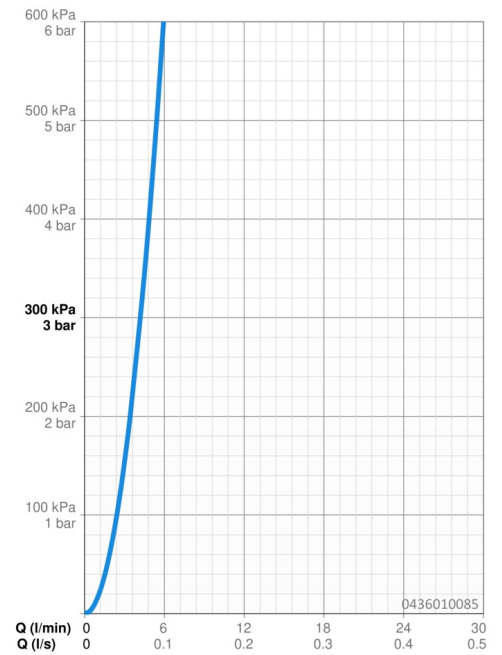

EAN: 4015474675551
static.hansa.com/0436010085

- Shower solutions
- Accessories
- Wall mounted
- Chrome/White
- Flow control handle
- Rotatable ball joint connection
- Intense - invigorating water stream, Normal - Even and soft water stream
- Litter filter(s), Non-return valve(s)
- 2 spray functions

Technical data

Flow properties

Flow-rate at 3 bar **4.2 l/min**

Technical properties

Hot water supply **max. +80°C**
 Working pressure **0.5-10 bar**
 Connection size **G1/2**
 Backflow prevention (EN1717) **EB**