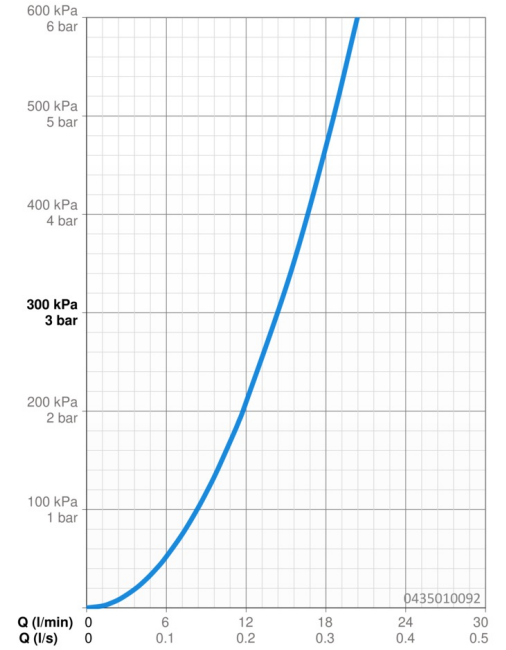

EAN: 4015474672994  
[static.hansa.com/0435010092](https://static.hansa.com/0435010092)

- Shower solutions
- Accessories
- Wall mounted
- Rotatable ball joint connection
- Relaxing - Soft water stream, pleasant for entire body, Normal - Even and soft water stream, Intense - invigorating water stream
- 3 spray functions

## Technical data

### Flow properties

Flow-rate at 3 bar **14.4 l/min**

### Technical properties

Hot water supply **max. +80°C**  
 Working pressure **0.5-10 bar**  
 Connection size **G1/2**