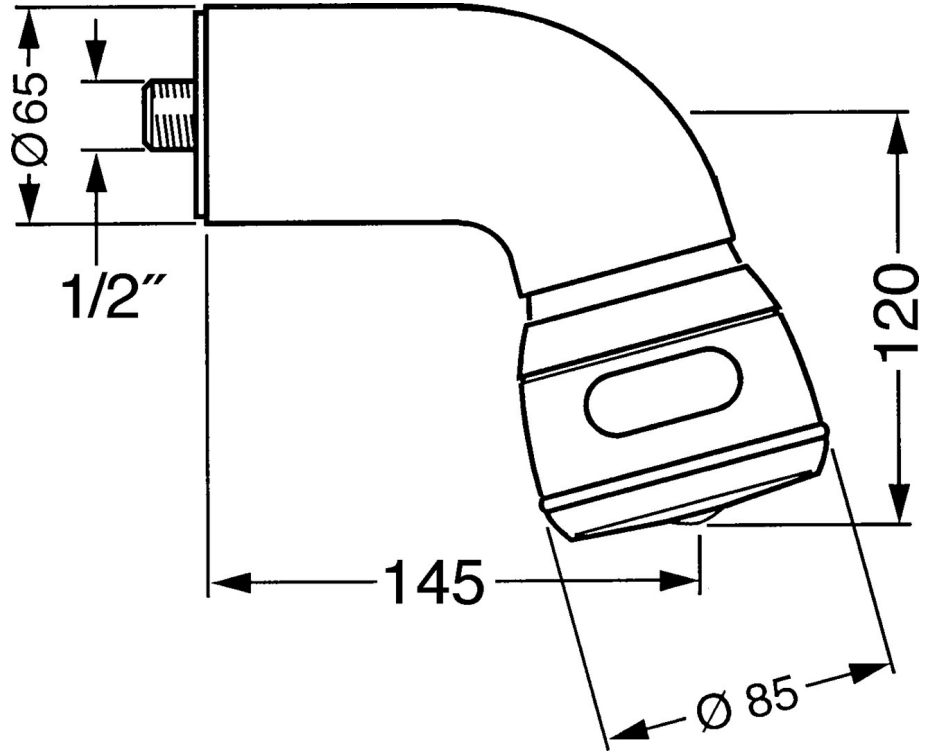

EAN: 4015474672994  
[static.hansa.com/0435010092](https://static.hansa.com/0435010092)

- Shower solutions
- Accessories
- Wall mounted
- Rotatable ball joint connection
- Relaxing - Soft water stream, pleasant for entire body, Normal - Even and soft water stream, Intense - invigorating water stream
- 3 spray functions

### Flow properties

Flow-rate at 3 bar **14.4 l/min**

### Technical properties

Hot water supply **max. +80°C**  
 Working pressure **0.5-10 bar**  
 Connection size **G1/2**

### SP04350100

	Name	Code
1	Shower pipe Discontinued	59911254
1.2	Screw, M6x12 Discontinued	59911279
1.3	Gasket	59911276
2	Connection nipple, G1/2 Discontinued	59911277
2.1	O-ring, d 25x2.5	59905053
4	Headshower Discontinued	59911261
4	Headshower Edelmessing Discontinued	59911266