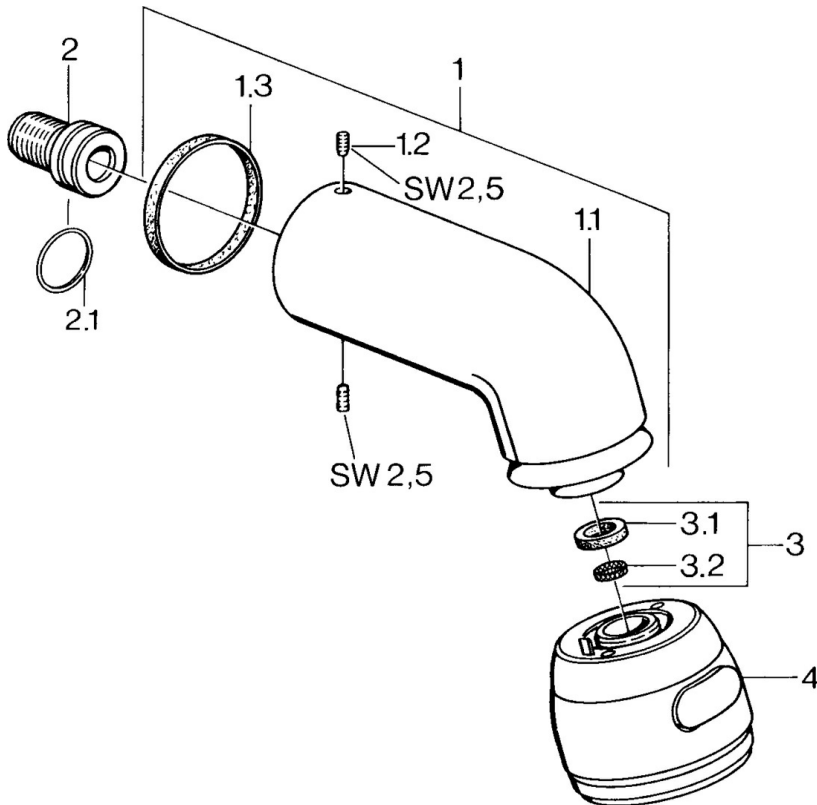

EAN: 4015474672994  
[static.hansa.com/0435010092](https://static.hansa.com/0435010092)

- Shower solutions
- Accessories
- Wall mounted
- Rotatable ball joint connection
- Relaxing - Soft water stream, pleasant for entire body, Normal - Even and soft water stream, Intense - invigorating water stream
- 3 spray functions

### Technical properties

Hot water supply **max. +80°C**  
 Working pressure **0.5-10 bar**  
 Connection size **G1/2**

### SP04350100

	Name	Code
1	Shower pipe Discontinued	59911254
1.2	Screw, M6x12 Discontinued	59911279
1.3	Gasket	59911276
2	Connection nipple, G1/2 Discontinued	59911277
2.1	O-ring, d 25x2.5	59905053
4	Headshower Discontinued	59911261
4	Headshower Edelmessing Discontinued	59911266