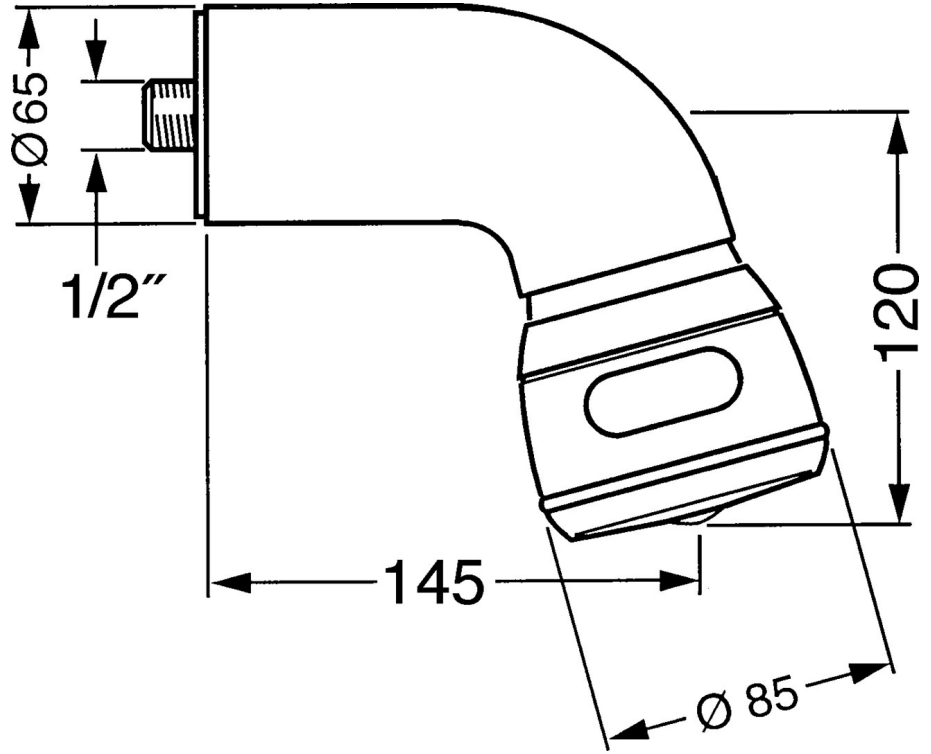

EAN: 4015474675483
static.hansa.com/0435010089

- Shower solutions
- Accessories
- Wall mounted
- Rotatable ball joint connection
- Relaxing - Soft water stream, pleasant for entire body, Normal - Even and soft water stream, Intense - invigorating water stream
- 3 spray functions

Technical data

Flow properties

Flow-rate at 3 bar **14.4 l/min**

Technical properties

Hot water supply **max. +80°C**
 Working pressure **0.5-10 bar**
 Connection size **G1/2**

Spare parts

SP04350100

	Name	Code
1	Shower pipe Discontinued	59911254
1.2	Screw, M6x12 Discontinued	59911279
1.3	Gasket	59911276
2	Connection nipple, G1/2 Discontinued	59911277
2.1	O-ring, d 25x2.5	59905053
4	Headshower Discontinued	59911261
4	Headshower Edelmessing Discontinued	59911266