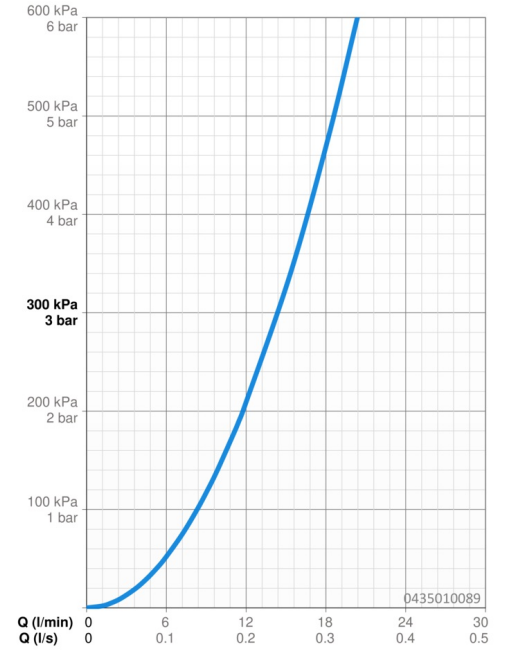

EAN: 4015474675483
static.hansa.com/0435010089

- Shower solutions
- Accessories
- Wall mounted
- Rotatable ball joint connection
- Relaxing - Soft water stream, pleasant for entire body, Normal - Even and soft water stream, Intense - invigorating water stream
- 3 spray functions

Technical data

Flow properties

Flow-rate at 3 bar **14.4 l/min**

Technical properties

Hot water supply **max. +80°C**
 Working pressure **0.5-10 bar**
 Connection size **G1/2**

Spare parts

SP04350100

	Name	Code
1	Shower pipe Discontinued	59911254
1.2	Screw, M6x12 Discontinued	59911279
1.3	Gasket	59911276
2	Connection nipple, G1/2 Discontinued	59911277
2.1	O-ring, d 25x2.5	59905053
4	Headshower Discontinued	59911261
4	Headshower Edelmessing Discontinued	59911266