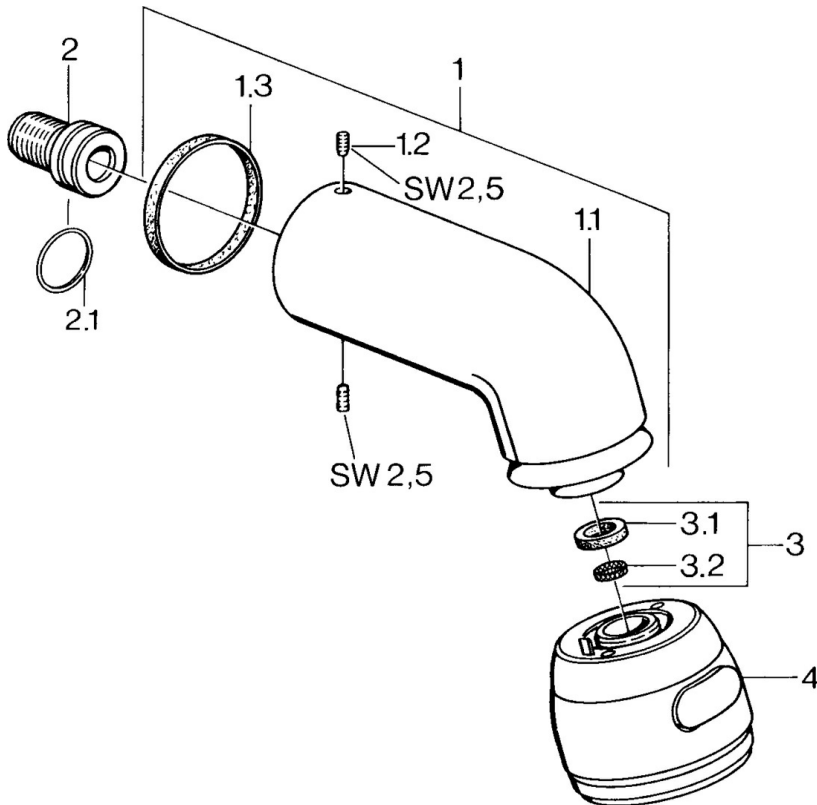

EAN: 4015474675483
static.hansa.com/0435010089

- Shower solutions
- Accessories
- Wall mounted
- Rotatable ball joint connection
- Relaxing - Soft water stream, pleasant for entire body, Normal - Even and soft water stream, Intense - invigorating water stream
- 3 spray functions

Technical data

Flow properties

Flow-rate at 3 bar **14.4 l/min**

Technical properties

Hot water supply **max. +80°C**
 Working pressure **0.5-10 bar**
 Connection size **G1/2**

Spare parts

SP04350100

	Name	Code
1	Shower pipe Discontinued	59911254
1.2	Screw, M6x12 Discontinued	59911279
1.3	Gasket	59911276
2	Connection nipple, G1/2 Discontinued	59911277
2.1	O-ring, d 25x2.5	59905053
4	Headshower Discontinued	59911261
4	Headshower Edelmessing Discontinued	59911266