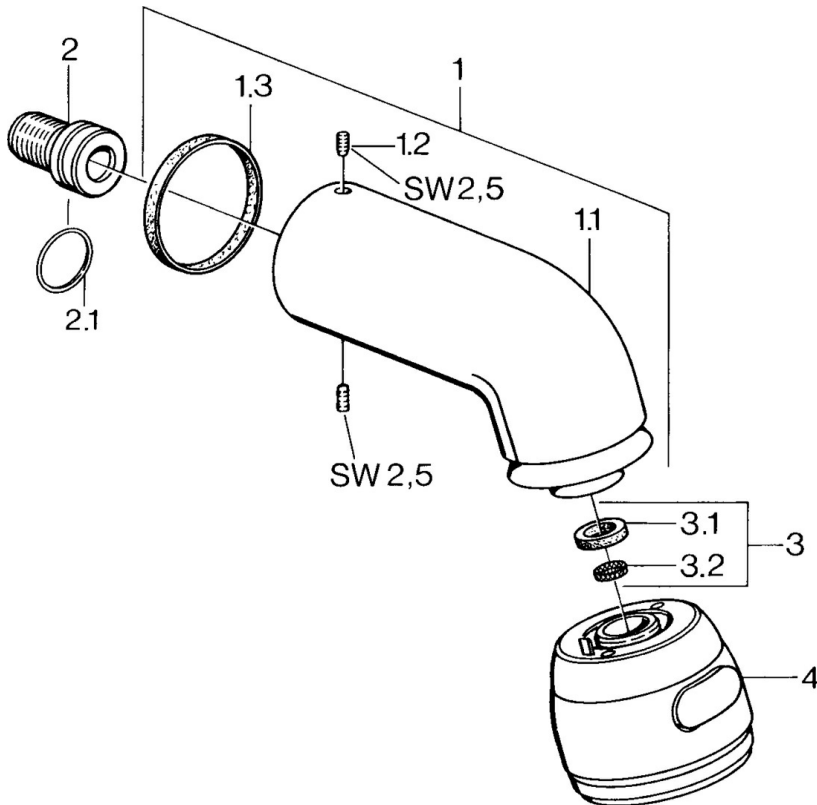

EAN: 4015474672970  
[static.hansa.com/0435010086](https://static.hansa.com/0435010086)

- Shower solutions
- Accessories
- Wall mounted
- Rotatable ball joint connection
- Relaxing - Soft water stream, pleasant for entire body, Normal - Even and soft water stream, Intense - invigorating water stream
- 3 spray functions

### Technical properties

Hot water supply **max. +80°C**  
 Working pressure **0.5-10 bar**  
 Connection size **G1/2**

### SP04350100

	Name	Code
1	Shower pipe Discontinued	59911254
1.2	Screw, M6x12 Discontinued	59911279
1.3	Gasket	59911276
2	Connection nipple, G1/2 Discontinued	59911277
2.1	O-ring, d 25x2.5	59905053
4	Headshower Discontinued	59911261
4	Headshower Edelmessing Discontinued	59911266