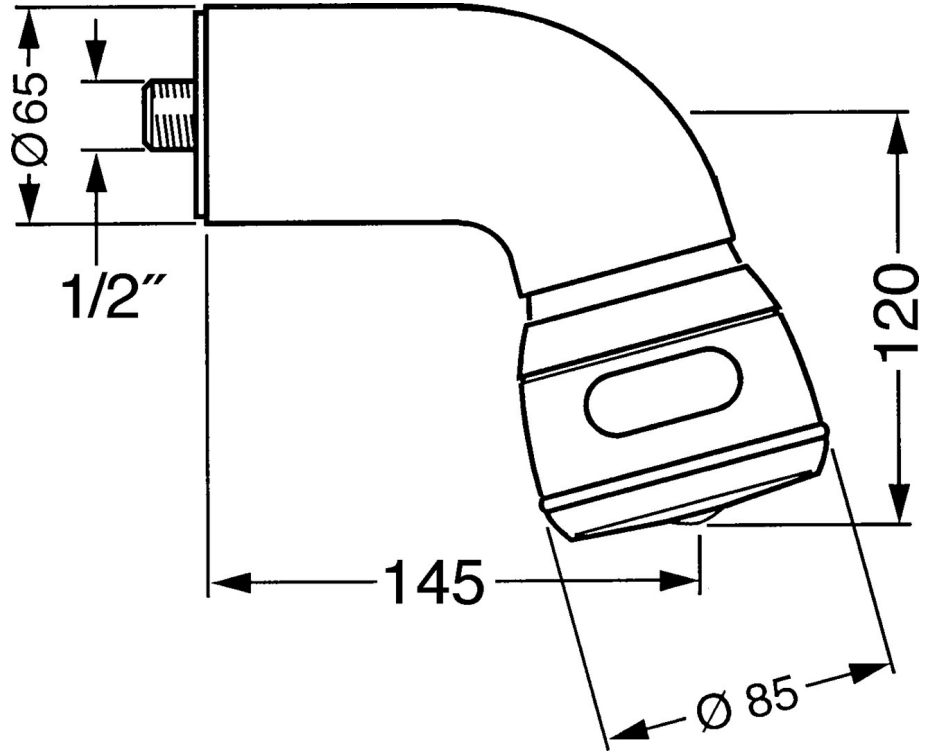

EAN: 4015474672970  
[static.hansa.com/0435010086](https://static.hansa.com/0435010086)

- Shower solutions
- Accessories
- Wall mounted
- Rotatable ball joint connection
- Relaxing - Soft water stream, pleasant for entire body, Normal - Even and soft water stream, Intense - invigorating water stream
- 3 spray functions

### Flow properties

Flow-rate at 3 bar **14.4 l/min**

### Technical properties

Hot water supply **max. +80°C**  
 Working pressure **0.5-10 bar**  
 Connection size **G1/2**

### SP04350100

	Name	Code
1	Shower pipe Discontinued	59911254
1.2	Screw, M6x12 Discontinued	59911279
1.3	Gasket	59911276
2	Connection nipple, G1/2 Discontinued	59911277
2.1	O-ring, d 25x2.5	59905053
4	Headshower Discontinued	59911261
4	Headshower Edelmessing Discontinued	59911266