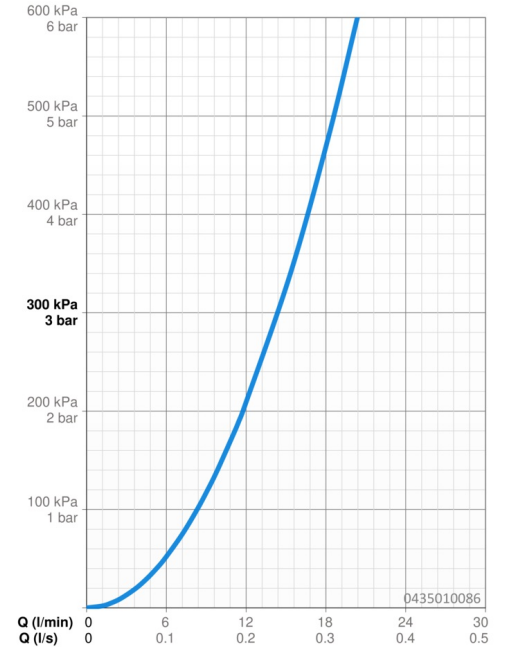

EAN: 4015474672970  
[static.hansa.com/0435010086](https://static.hansa.com/0435010086)

- Shower solutions
- Accessories
- Wall mounted
- Rotatable ball joint connection
- Relaxing - Soft water stream, pleasant for entire body, Normal - Even and soft water stream, Intense - invigorating water stream
- 3 spray functions

## Technical data

### Flow properties

Flow-rate at 3 bar **14.4 l/min**

### Technical properties

Hot water supply **max. +80°C**  
 Working pressure **0.5-10 bar**  
 Connection size **G1/2**