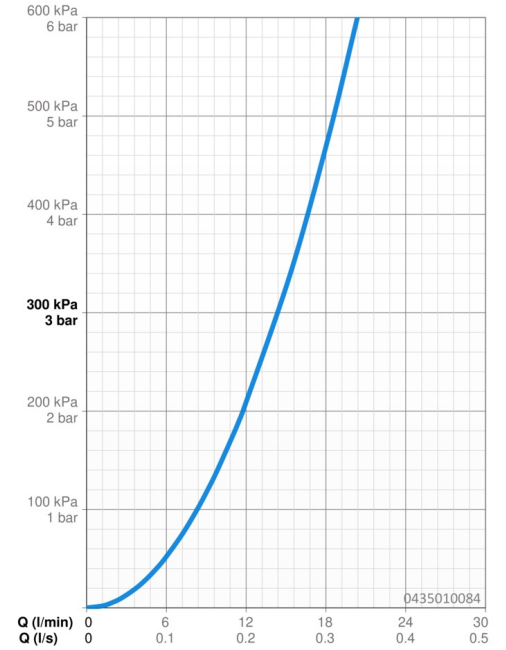

EAN: 4015474672963  
[static.hansa.com/0435010084](https://static.hansa.com/0435010084)

- Shower solutions
- Accessories
- Wall mounted
- Black
- Rotatable ball joint connection
- Relaxing - Soft water stream, pleasant for entire body, Normal - Even and soft water stream, Intense - invigorating water stream
- 3 spray functions

## Technical data

### Flow properties

Flow-rate at 3 bar **14.4 l/min**

### Technical properties

Hot water supply **max. +80°C**  
 Working pressure **0.5-10 bar**  
 Connection size **G1/2**