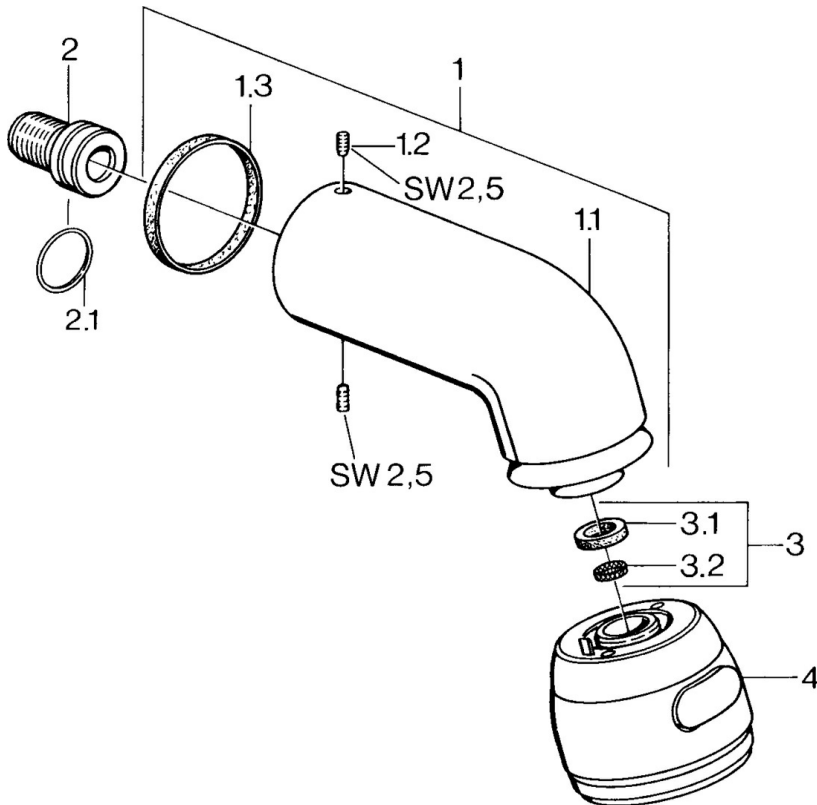

EAN: 4015474672963  
[static.hansa.com/0435010084](https://static.hansa.com/0435010084)

- Shower solutions
- Accessories
- Wall mounted
- Black
- Rotatable ball joint connection
- Relaxing - Soft water stream, pleasant for entire body, Normal - Even and soft water stream, Intense - invigorating water stream
- 3 spray functions

### Technical properties

Hot water supply **max. +80°C**  
 Working pressure **0.5-10 bar**  
 Connection size **G1/2**

### SP04350100

	Name	Code
1	Shower pipe Discontinued	59911254
1.2	Screw, M6x12 Discontinued	59911279
1.3	Gasket	59911276
2	Connection nipple, G1/2 Discontinued	59911277
2.1	O-ring, d 25x2.5	59905053
4	Headshower Discontinued	59911261
4	Headshower Edelmessing Discontinued	59911266