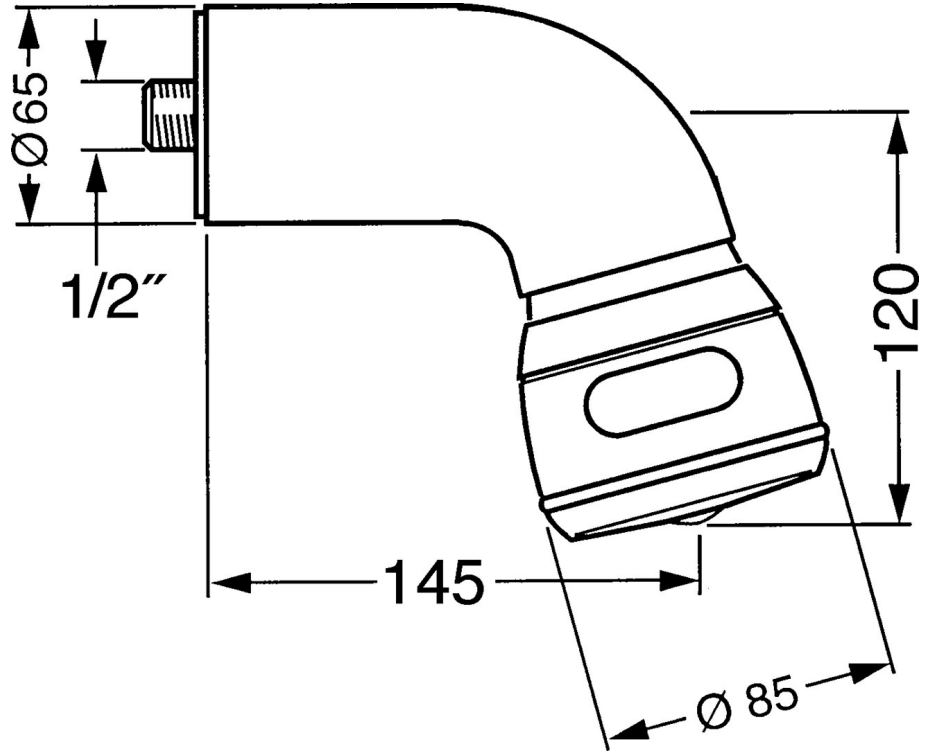

EAN: 4015474672963  
[static.hansa.com/0435010084](https://static.hansa.com/0435010084)

- Shower solutions
- Accessories
- Wall mounted
- Black
- Rotatable ball joint connection
- Relaxing - Soft water stream, pleasant for entire body, Normal - Even and soft water stream, Intense - invigorating water stream
- 3 spray functions

### Flow properties

Flow-rate at 3 bar **14.4 l/min**

### Technical properties

Hot water supply **max. +80°C**  
 Working pressure **0.5-10 bar**  
 Connection size **G1/2**

### SP04350100

	Name	Code
1	Shower pipe Discontinued	59911254
1.2	Screw, M6x12 Discontinued	59911279
1.3	Gasket	59911276
2	Connection nipple, G1/2 Discontinued	59911277
2.1	O-ring, d 25x2.5	59905053
4	Headshower Discontinued	59911261
4	Headshower Edelmessing Discontinued	59911266