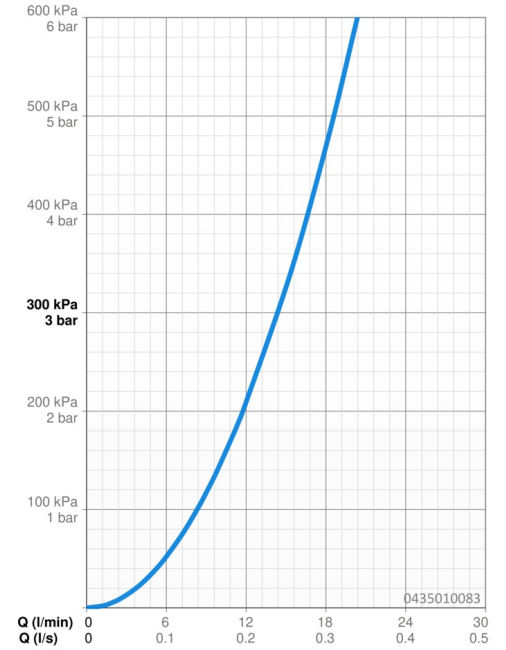

EAN: 4015474672956  
[static.hansa.com/0435010083](https://static.hansa.com/0435010083)

- Shower solutions
- Accessories
- Wall mounted
- Red
- Rotatable ball joint connection
- Relaxing - Soft water stream, pleasant for entire body, Normal - Even and soft water stream, Intense - invigorating water stream
- 3 spray functions

## Technical data

### Flow properties

Flow-rate at 3 bar **14.4 l/min**

### Technical properties

Hot water supply **max. +80°C**  
 Working pressure **0.5-10 bar**  
 Connection size **G1/2**