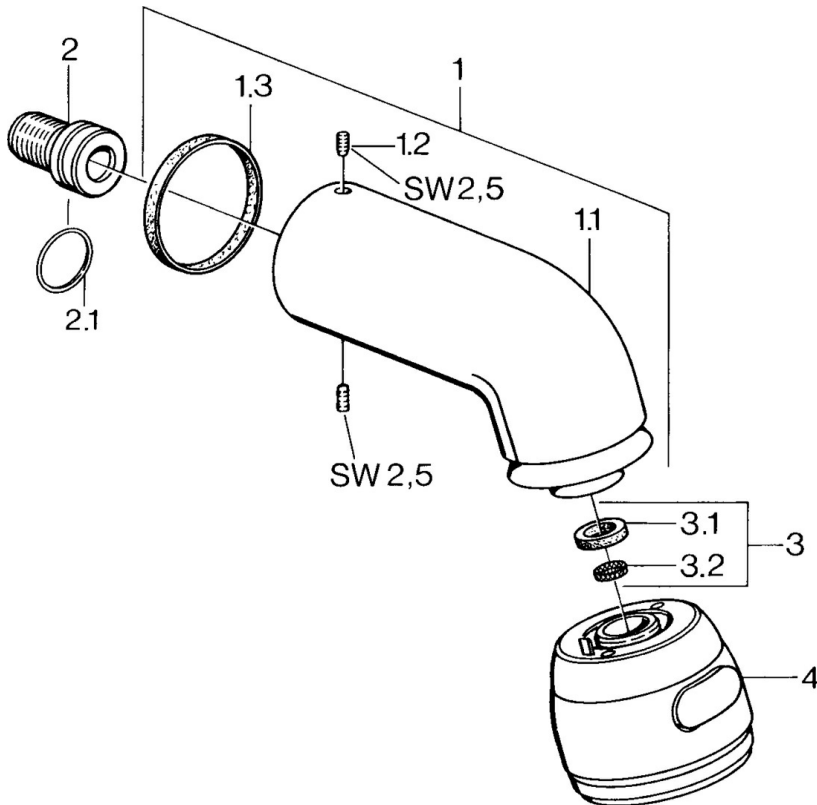

EAN: 4015474672956  
[static.hansa.com/0435010083](https://static.hansa.com/0435010083)

- Shower solutions
- Accessories
- Wall mounted
- Red
- Rotatable ball joint connection
- Relaxing - Soft water stream, pleasant for entire body, Normal - Even and soft water stream, Intense - invigorating water stream
- 3 spray functions

### Technical properties

Hot water supply **max. +80°C**  
 Working pressure **0.5-10 bar**  
 Connection size **G1/2**

### SP04350100

	Name	Code
1	Shower pipe Discontinued	59911254
1.2	Screw, M6x12 Discontinued	59911279
1.3	Gasket	59911276
2	Connection nipple, G1/2 Discontinued	59911277
2.1	O-ring, d 25x2.5	59905053
4	Headshower Discontinued	59911261
4	Headshower Edelmessing Discontinued	59911266