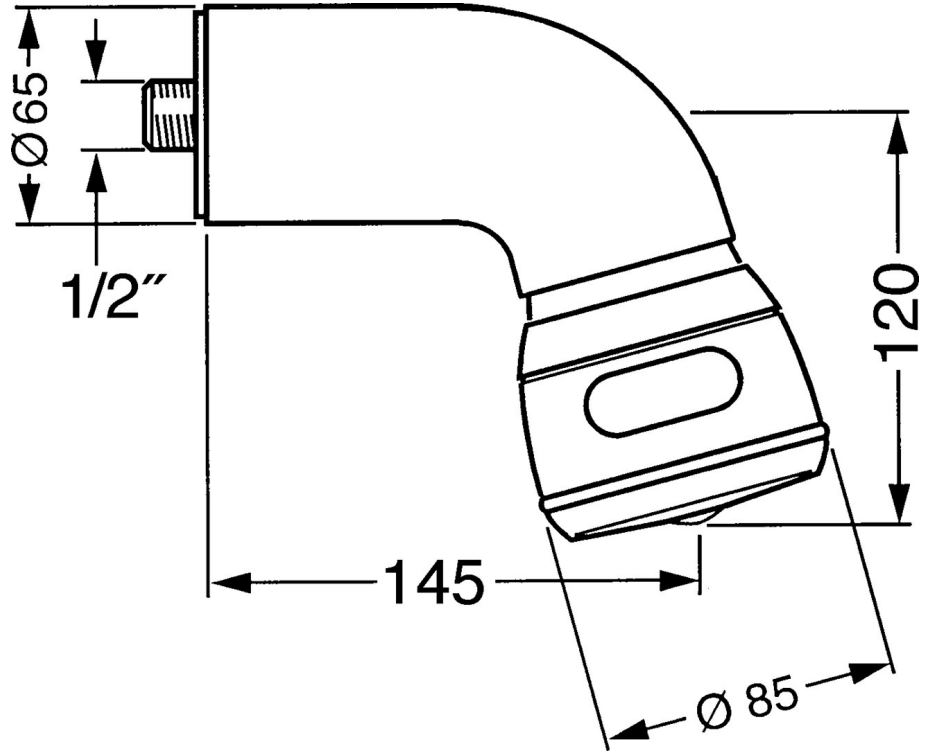

EAN: 4015474672956  
[static.hansa.com/0435010083](https://static.hansa.com/0435010083)

- Shower solutions
- Accessories
- Wall mounted
- Red
- Rotatable ball joint connection
- Relaxing - Soft water stream, pleasant for entire body, Normal - Even and soft water stream, Intense - invigorating water stream
- 3 spray functions

### Flow properties

Flow-rate at 3 bar **14.4 l/min**

### Technical properties

Hot water supply **max. +80°C**  
 Working pressure **0.5-10 bar**  
 Connection size **G1/2**

### SP04350100

	Name	Code
1	Shower pipe Discontinued	59911254
1.2	Screw, M6x12 Discontinued	59911279
1.3	Gasket	59911276
2	Connection nipple, G1/2 Discontinued	59911277
2.1	O-ring, d 25x2.5	59905053
4	Headshower Discontinued	59911261
4	Headshower Edelmessing Discontinued	59911266