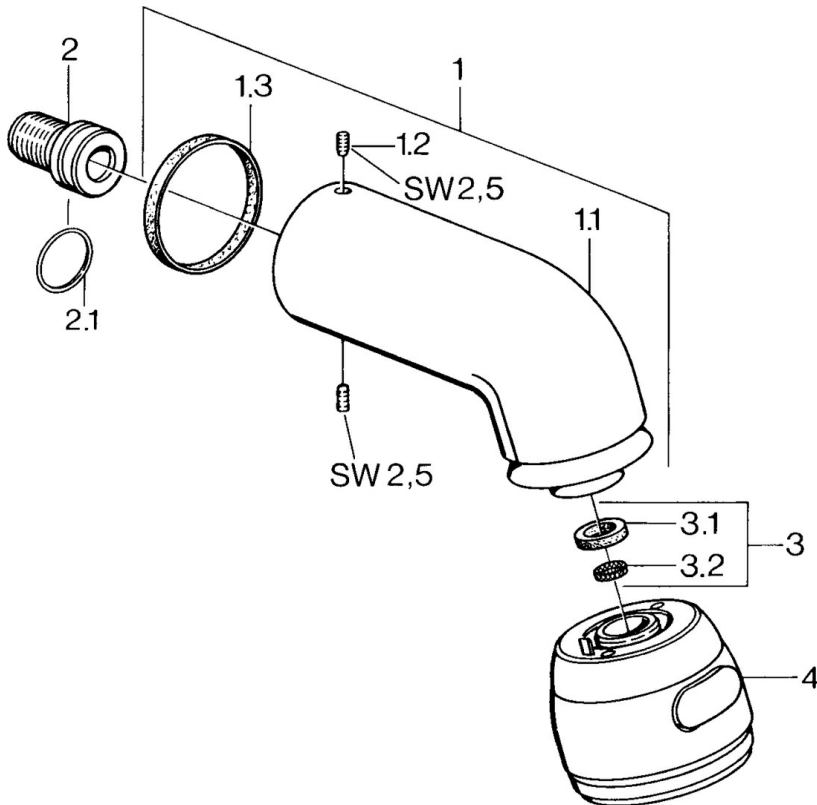

EAN: 4015474672949
static.hansa.com/0435010082

- Shower solutions
- Accessories
- Wall mounted
- White
- Rotatable ball joint connection
- Relaxing - Soft water stream, pleasant for entire body, Normal - Even and soft water stream, Intense - invigorating water stream
- 3 spray functions

Technical data

Flow properties

Flow-rate at 3 bar **14.4 l/min**

Technical properties

Hot water supply **max. +80°C**
 Working pressure **0.5-10 bar**
 Connection size **G1/2**

Spare parts

SP04350100

	Name	Code
1	Shower pipe Discontinued	59911254
1.2	Screw, M6x12 Discontinued	59911279
1.3	Gasket	59911276
2	Connection nipple, G1/2 Discontinued	59911277
2.1	O-ring, d 25x2.5	59905053
4	Headshower Discontinued	59911261
4	Headshower Edelmessing Discontinued	59911266