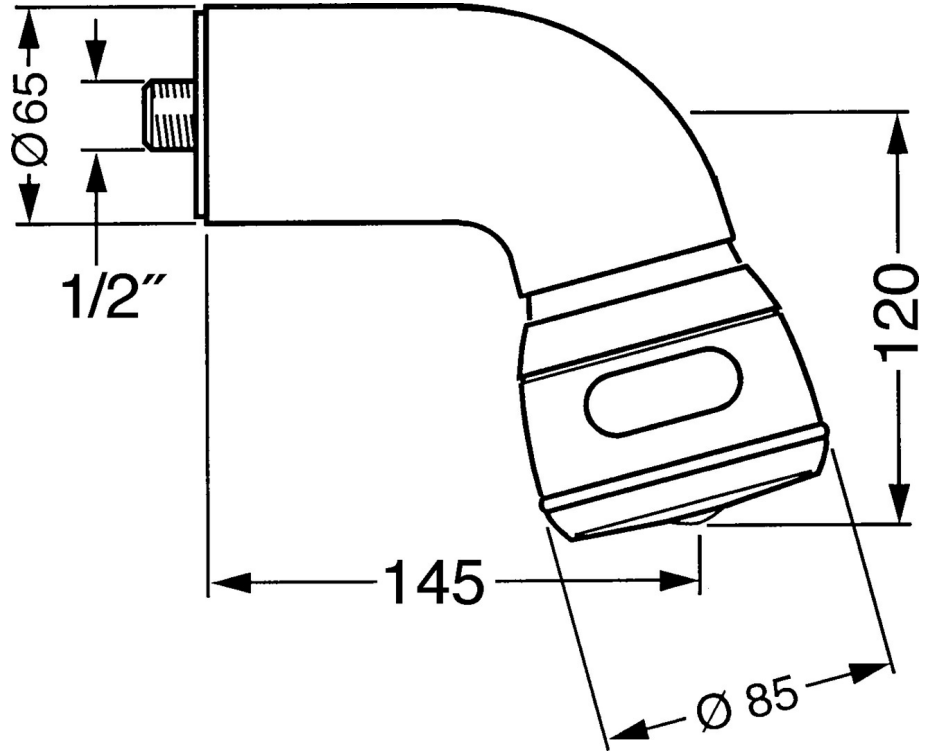

EAN: 4015474672949
static.hansa.com/0435010082

- Shower solutions
- Accessories
- Wall mounted
- White
- Rotatable ball joint connection
- Relaxing - Soft water stream, pleasant for entire body, Normal - Even and soft water stream, Intense - invigorating water stream
- 3 spray functions

Technical data

Flow properties

Flow-rate at 3 bar **14.4 l/min**

Technical properties

Hot water supply **max. +80°C**
 Working pressure **0.5-10 bar**
 Connection size **G1/2**

Spare parts

SP04350100

	Name	Code
1	Shower pipe Discontinued	59911254
1.2	Screw, M6x12 Discontinued	59911279
1.3	Gasket	59911276
2	Connection nipple, G1/2 Discontinued	59911277
2.1	O-ring, d 25x2.5	59905053
4	Headshower Discontinued	59911261
4	Headshower Edelmessing Discontinued	59911266