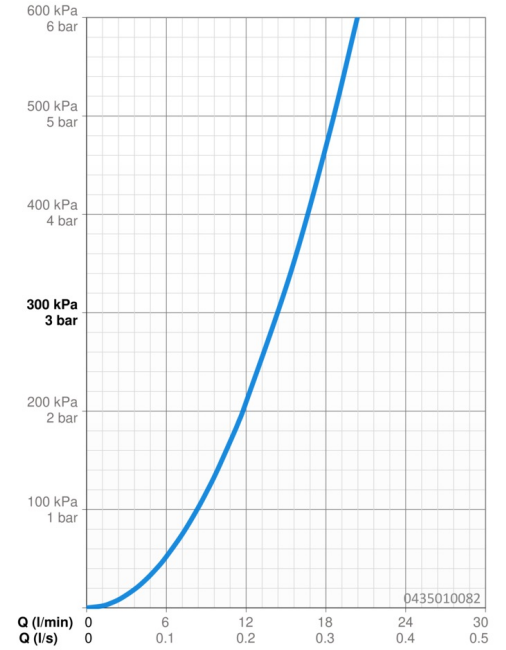

EAN: 4015474672949
static.hansa.com/0435010082

- Shower solutions
- Accessories
- Wall mounted
- White
- Rotatable ball joint connection
- Relaxing - Soft water stream, pleasant for entire body, Normal - Even and soft water stream, Intense - invigorating water stream
- 3 spray functions

Technical data

Flow properties

Flow-rate at 3 bar **14.4 l/min**

Technical properties

Hot water supply **max. +80°C**
 Working pressure **0.5-10 bar**
 Connection size **G1/2**

Spare parts

SP04350100

	Name	Code
1	Shower pipe Discontinued	59911254
1.2	Screw, M6x12 Discontinued	59911279
1.3	Gasket	59911276
2	Connection nipple, G1/2 Discontinued	59911277
2.1	O-ring, d 25x2.5	59905053
4	Headshower Discontinued	59911261
4	Headshower Edelmessing Discontinued	59911266