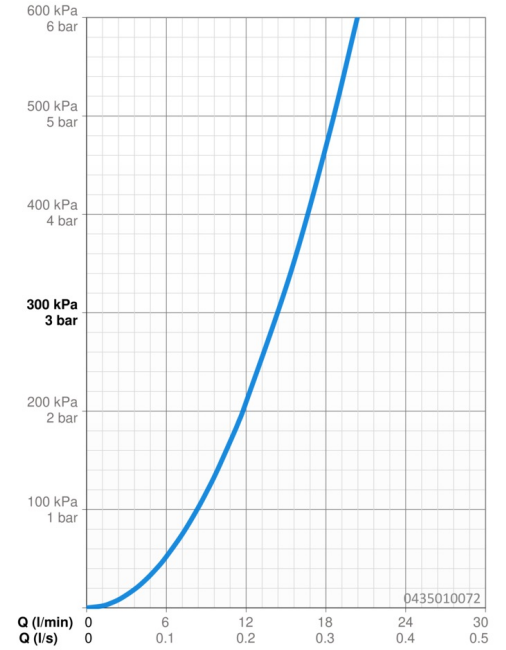

EAN: 4015474672918
static.hansa.com/0435010072

- Shower solutions
- Accessories
- Wall mounted
- Rotatable ball joint connection
- Relaxing - Soft water stream, pleasant for entire body, Normal - Even and soft water stream, Intense - invigorating water stream
- 3 spray functions

Technical data

Flow properties

Flow-rate at 3 bar **14.4 l/min**

Technical properties

Hot water supply **max. +80°C**
 Working pressure **0.5-10 bar**
 Connection size **G1/2**

Spare parts

SP04350100

	Name	Code
1	Shower pipe Discontinued	59911254
1.2	Screw, M6x12 Discontinued	59911279
1.3	Gasket	59911276
2	Connection nipple, G1/2 Discontinued	59911277
2.1	O-ring, d 25x2.5	59905053
4	Headshower Discontinued	59911261
4	Headshower Edelmessing Discontinued	59911266