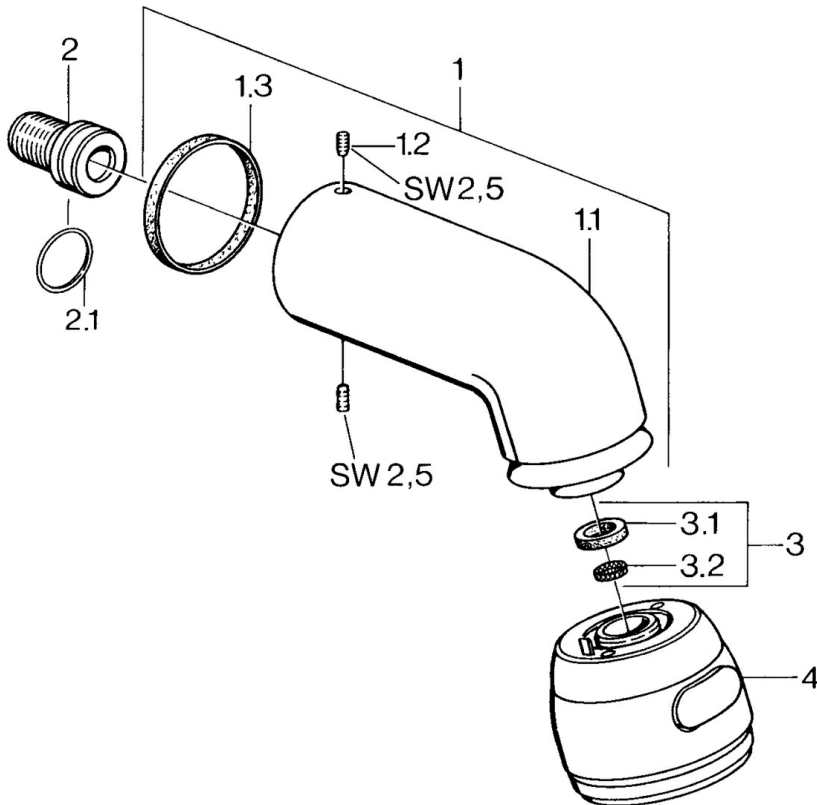

EAN: 4015474672918
static.hansa.com/0435010072

- Shower solutions
- Accessories
- Wall mounted
- Rotatable ball joint connection
- Relaxing - Soft water stream, pleasant for entire body, Normal - Even and soft water stream, Intense - invigorating water stream
- 3 spray functions

Technical data

Flow properties

Flow-rate at 3 bar **14.4 l/min**

Technical properties

Hot water supply **max. +80°C**
 Working pressure **0.5-10 bar**
 Connection size **G1/2**

Spare parts

SP04350100

	Name	Code
1	Shower pipe Discontinued	59911254
1.2	Screw, M6x12 Discontinued	59911279
1.3	Gasket	59911276
2	Connection nipple, G1/2 Discontinued	59911277
2.1	O-ring, d 25x2.5	59905053
4	Headshower Discontinued	59911261
4	Headshower Edelmessing Discontinued	59911266