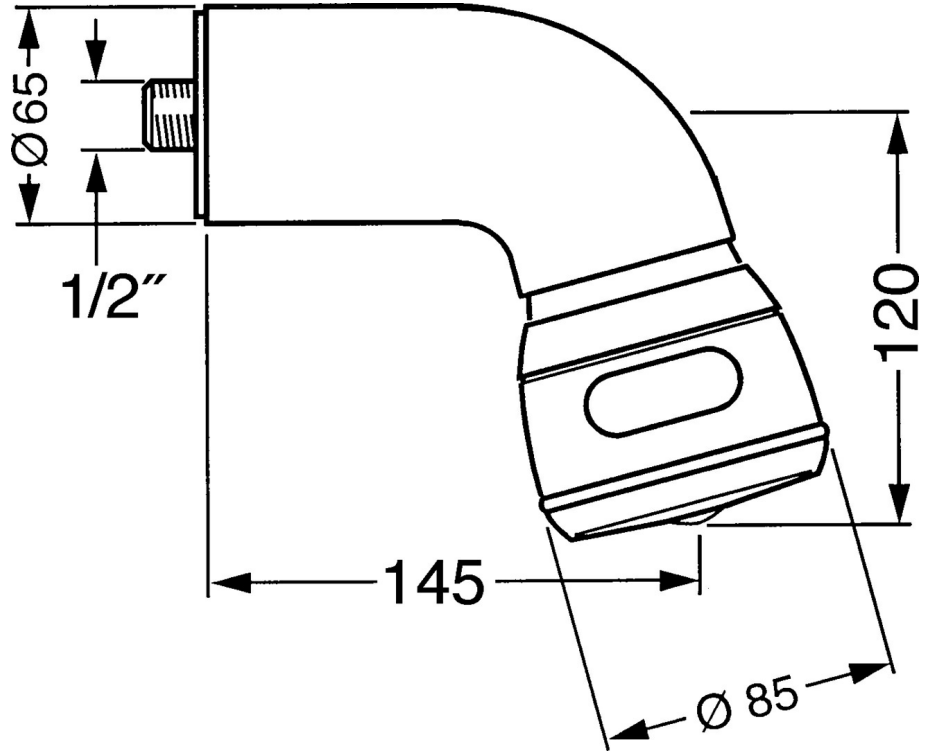

EAN: 4015474672918
static.hansa.com/0435010072

- Shower solutions
- Accessories
- Wall mounted
- Rotatable ball joint connection
- Relaxing - Soft water stream, pleasant for entire body, Normal - Even and soft water stream, Intense - invigorating water stream
- 3 spray functions

Technical data

Flow properties

Flow-rate at 3 bar **14.4 l/min**

Technical properties

Hot water supply **max. +80°C**
 Working pressure **0.5-10 bar**
 Connection size **G1/2**

Spare parts

SP04350100

	Name	Code
1	Shower pipe Discontinued	59911254
1.2	Screw, M6x12 Discontinued	59911279
1.3	Gasket	59911276
2	Connection nipple, G1/2 Discontinued	59911277
2.1	O-ring, d 25x2.5	59905053
4	Headshower Discontinued	59911261
4	Headshower Edelmessing Discontinued	59911266