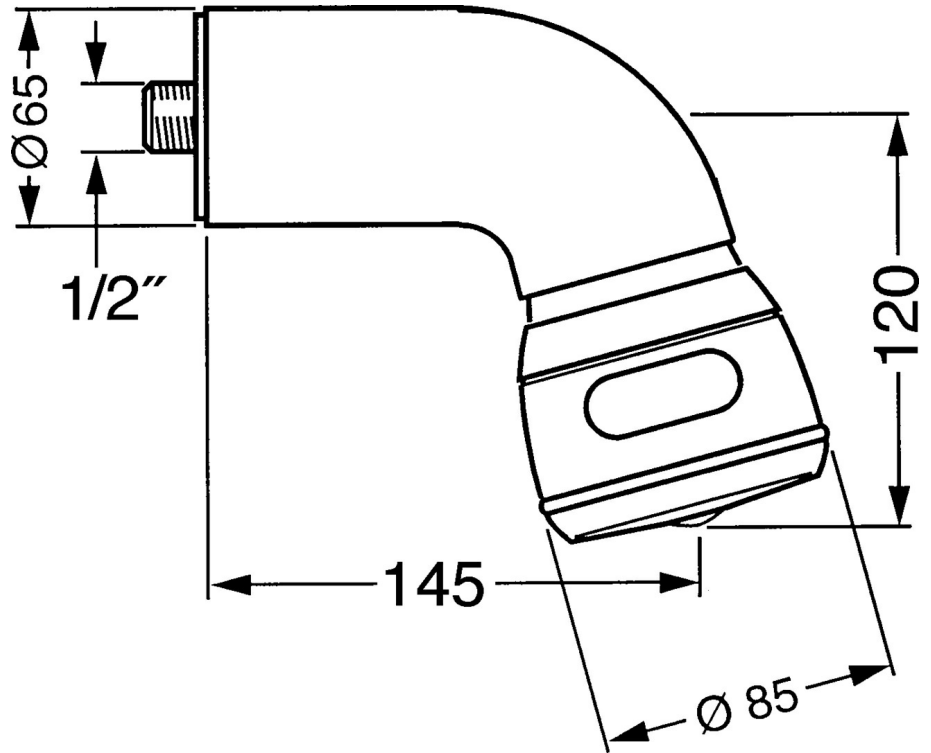

EAN: 4015474672871
static.hansa.com/04350100

- Shower solutions
- Accessories
- Wall mounted
- Chrome
- Rotatable ball joint connection
- Relaxing - Soft water stream, pleasant for entire body, Normal - Even and soft water stream, Intense - invigorating water stream
- 3 spray functions

Technical data

Flow properties

Flow-rate at 3 bar **14.4 l/min**

Technical properties

Hot water supply **max. +80°C**
 Working pressure **0.5-10 bar**
 Connection size **G1/2**

Spare parts

SP04350100

	Name	Code
1	Shower pipe Discontinued	59911254
1.2	Screw, M6x12 Discontinued	59911279
1.3	Gasket	59911276
2	Connection nipple, G1/2 Discontinued	59911277
2.1	O-ring, d 25x2.5	59905053
4	Headshower Discontinued	59911261
4	Headshower Edelmessing Discontinued	59911266