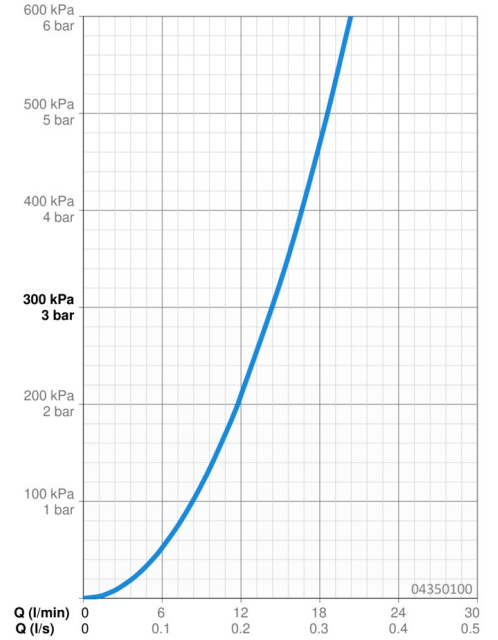

EAN: 4015474672871
static.hansa.com/04350100

- Shower solutions
- Accessories
- Wall mounted
- Chrome
- Rotatable ball joint connection
- Relaxing - Soft water stream, pleasant for entire body, Normal - Even and soft water stream, Intense - invigorating water stream
- 3 spray functions

Technical data

Flow properties

Flow-rate at 3 bar **14.4 l/min**

Technical properties

Hot water supply **max. +80°C**
 Working pressure **0.5-10 bar**
 Connection size **G1/2**

Spare parts

SP04350100

	Name	Code
1	Shower pipe Discontinued	59911254
1.2	Screw, M6x12 Discontinued	59911279
1.3	Gasket	59911276
2	Connection nipple, G1/2 Discontinued	59911277
2.1	O-ring, d 25x2.5	59905053
4	Headshower Discontinued	59911261
4	Headshower Edelmessing Discontinued	59911266