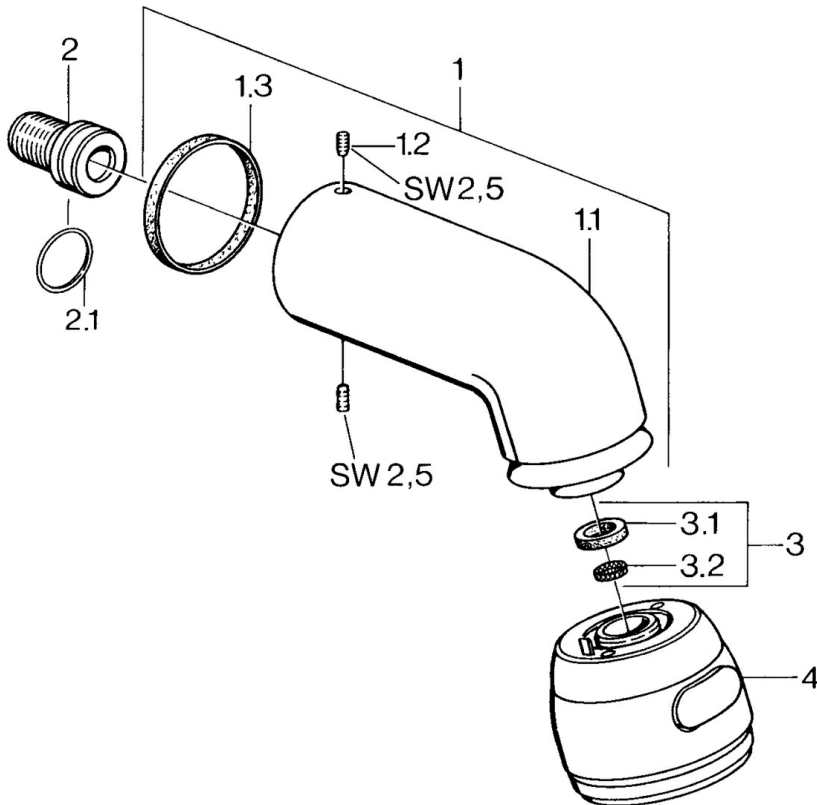

EAN: 4015474672871
static.hansa.com/04350100

- Shower solutions
- Accessories
- Wall mounted
- Chrome
- Rotatable ball joint connection
- Relaxing - Soft water stream, pleasant for entire body, Normal - Even and soft water stream, Intense - invigorating water stream
- 3 spray functions

Technical data

Flow properties

Flow-rate at 3 bar **14.4 l/min**

Technical properties

Hot water supply **max. +80°C**
 Working pressure **0.5-10 bar**
 Connection size **G1/2**

Spare parts

SP04350100

	Name	Code
1	Shower pipe Discontinued	59911254
1.2	Screw, M6x12 Discontinued	59911279
1.3	Gasket	59911276
2	Connection nipple, G1/2 Discontinued	59911277
2.1	O-ring, d 25x2.5	59905053
4	Headshower Discontinued	59911261
4	Headshower Edelmessing Discontinued	59911266