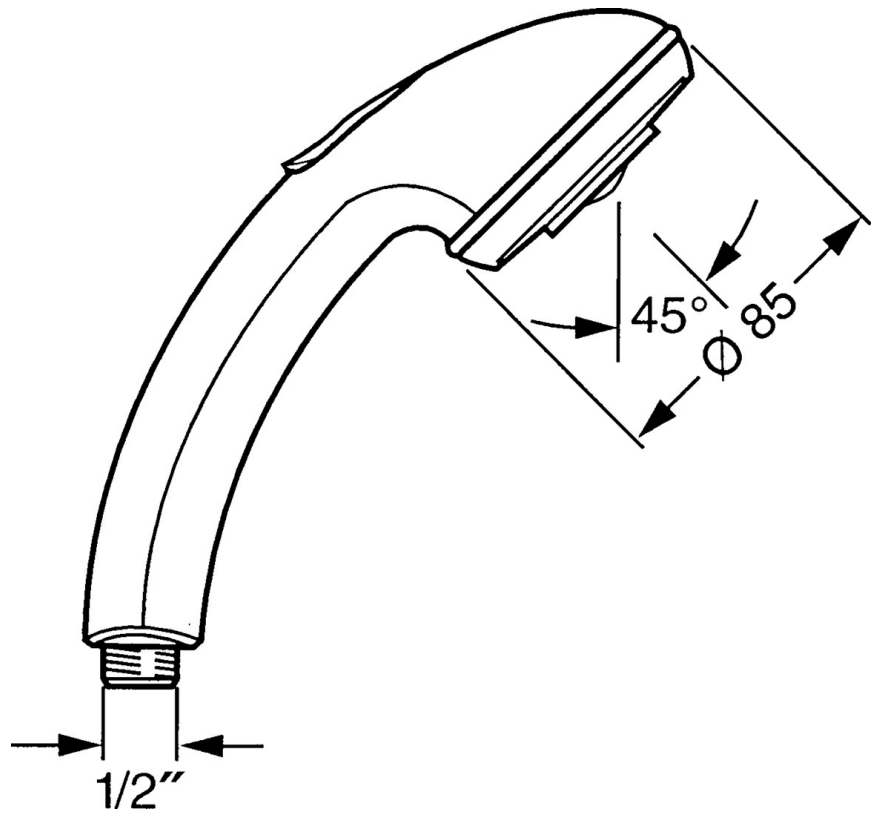

EAN: 4015474673168
static.hansa.com/0434010094

- Shower solutions
- Accessories
- Edelmessing
- Push operated diverter, Automatic reset
- Normal - Even and soft water stream, Pulsating - Strong water stream for massage or body treatment
- 2 spray functions

Technical data

Flow properties

Flow-rate at 3 bar **16.8 l/min**

Technical properties

Hot water supply **max. +65°C**
 Working pressure **0.5-5 bar**
 Connection size **G1/2**

Regulations

EN standard **EN 1112**

Spare parts

SP04340100

	Name	Code
1	Cover Discontinued	59911288
2	Strainer	59906859