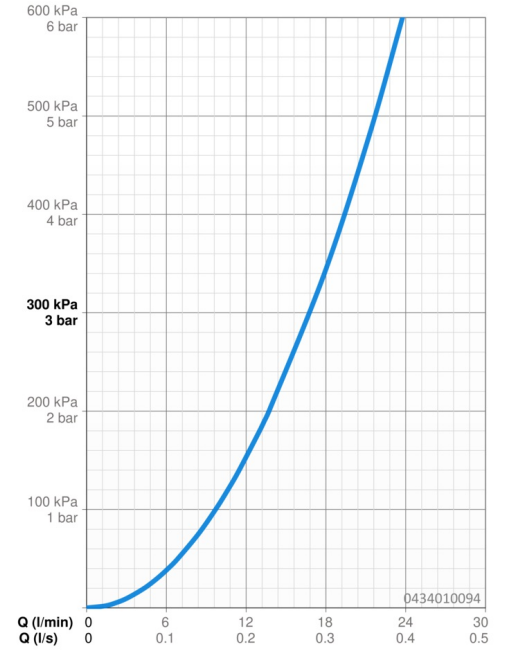

Technical data

Flow properties

Flow-rate at 3 bar **16.8 l/min**

Technical properties

Hot water supply **max. +65°C**
 Working pressure **0.5-5 bar**
 Connection size **G1/2**

Regulations

EN standard **EN 1112**