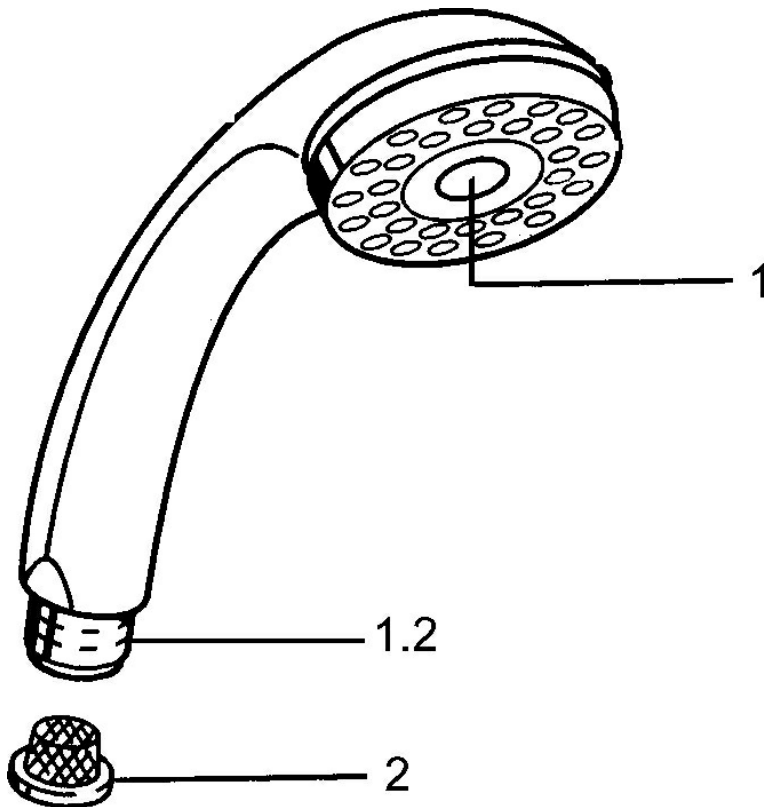

EAN: 4015474673168
static.hansa.com/0434010094

- Shower solutions
- Accessories
- Edelmessing
- Push operated diverter, Automatic reset
- Normal - Even and soft water stream, Pulsating - Strong water stream for massage or body treatment
- 2 spray functions

Technical data

Flow properties

Flow-rate at 3 bar **16.8 l/min**

Technical properties

Hot water supply **max. +65°C**
 Working pressure **0.5-5 bar**
 Connection size **G1/2**

Regulations

EN standard **EN 1112**

Spare parts

SP04340100

	Name	Code
1	Cover Discontinued	59911288
2	Strainer	59906859