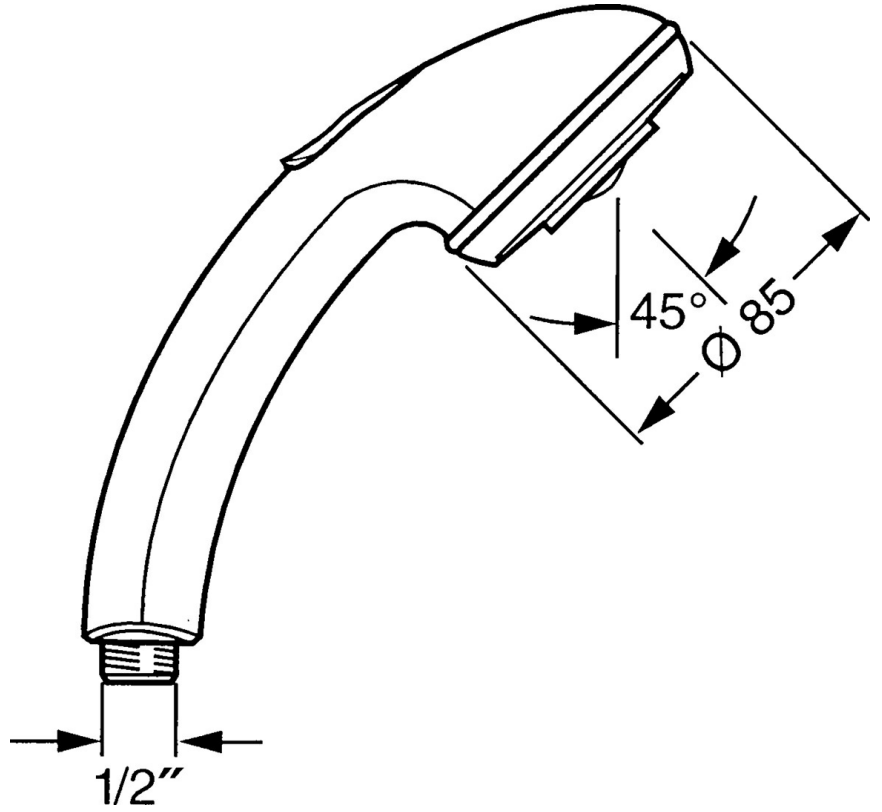

EAN: 4015474673151  
[static.hansa.com/0434010093](https://static.hansa.com/0434010093)

- Shower solutions
- Accessories
- Push operated diverter, Automatic reset
- Normal - Even and soft water stream, Pulsating - Strong water stream for massage or body treatment
- 2 spray functions

### Flow properties

Flow-rate at 3 bar **16.8 l/min**

### Technical properties

Hot water supply **max. +65°C**  
 Working pressure **0.5-5 bar**  
 Connection size **G1/2**