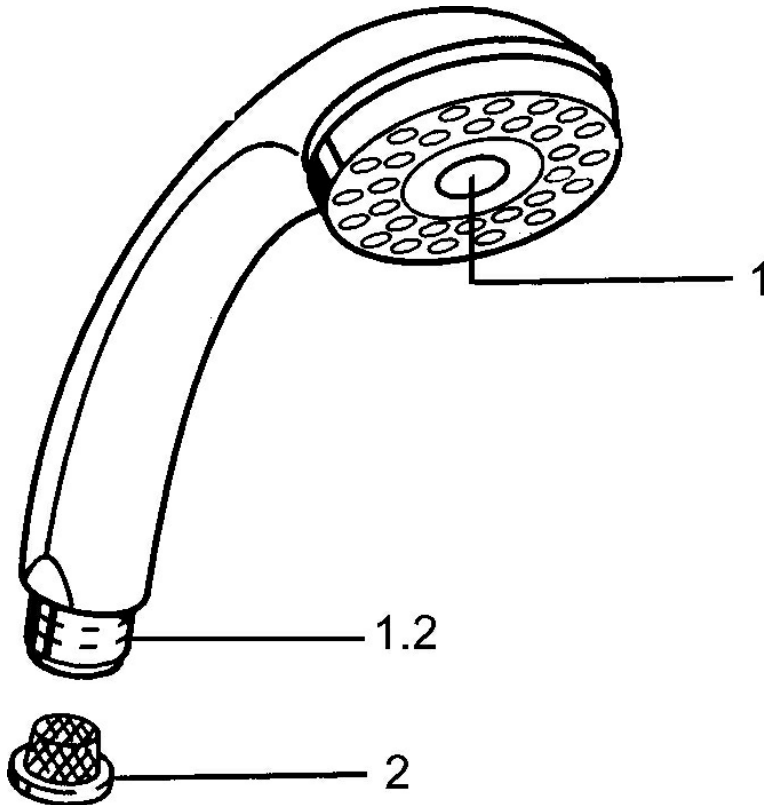

Spare parts

SP04340100

	Name	Code
1	Cover Discontinued	59911288
2	Strainer	59906859