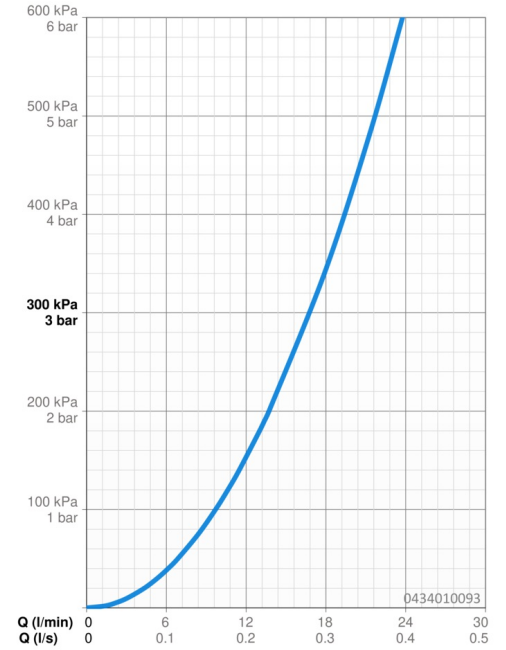

Technical data

Flow properties

Flow-rate at 3 bar **16.8 l/min**

Technical properties

Hot water supply **max. +65°C**
Working pressure **0.5-5 bar**
Connection size **G1/2**

Regulations

EN standard **EN 1112**