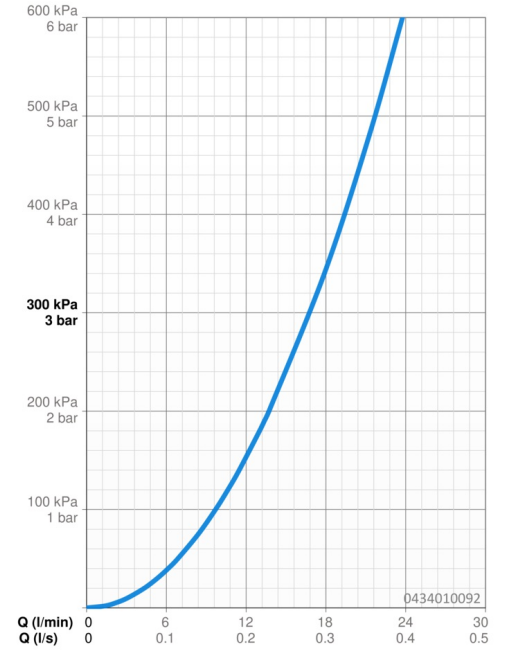

Technical data

Flow properties

Flow-rate at 3 bar **16.8 l/min**

Technical properties

Hot water supply **max. +65°C**
 Working pressure **0.5-5 bar**
 Connection size **G1/2**

Regulations

EN standard **EN 1112**