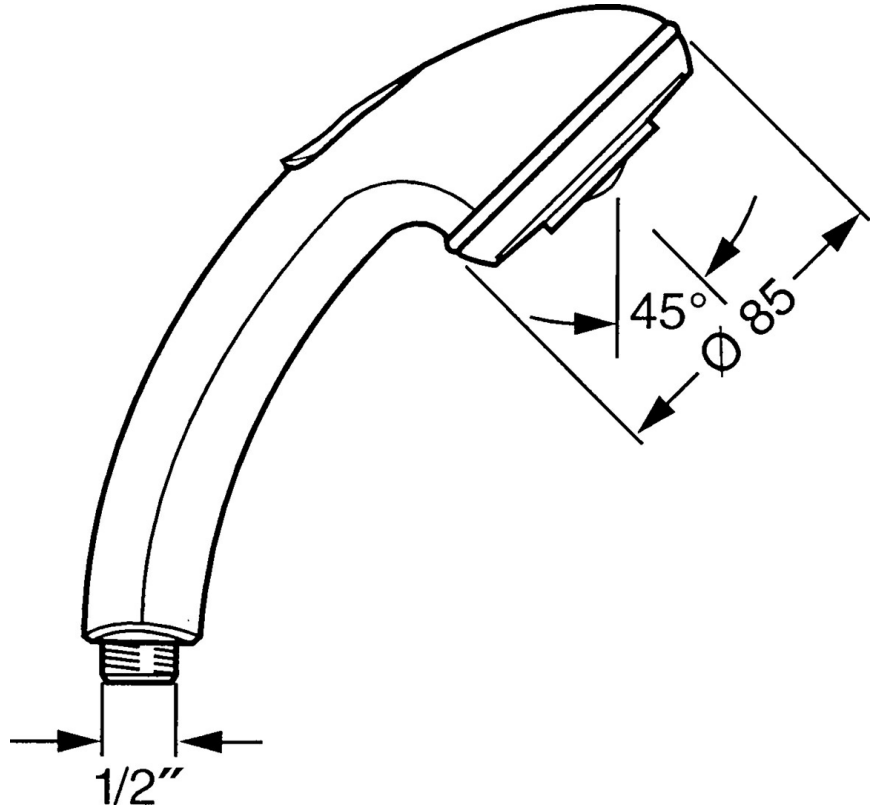

EAN: 4015474673144
static.hansa.com/0434010092

- Shower solutions
- Accessories
- Push operated diverter, Automatic reset
- Normal - Even and soft water stream, Pulsating - Strong water stream for massage or body treatment
- 2 spray functions

Technical data

Flow properties

Flow-rate at 3 bar **16.8 l/min**

Technical properties

Hot water supply **max. +65°C**
 Working pressure **0.5-5 bar**
 Connection size **G1/2**

Regulations

EN standard **EN 1112**

Spare parts

SP04340100

	Name	Code
1	Cover Discontinued	59911288
2	Strainer	59906859