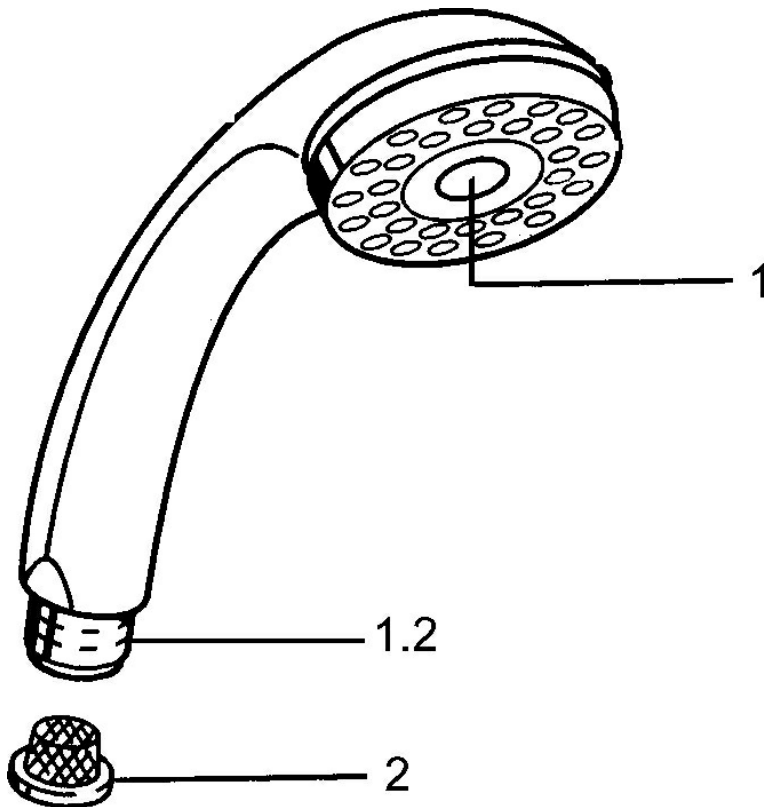

EAN: 4015474673144
static.hansa.com/0434010092

- Shower solutions
- Accessories
- Push operated diverter, Automatic reset
- Normal - Even and soft water stream, Pulsating - Strong water stream for massage or body treatment
- 2 spray functions

Technical data

Flow properties

Flow-rate at 3 bar **16.8 l/min**

Technical properties

Hot water supply **max. +65°C**
 Working pressure **0.5-5 bar**
 Connection size **G1/2**

Regulations

EN standard **EN 1112**

Spare parts

SP04340100

	Name	Code
1	Cover Discontinued	59911288
2	Strainer	59906859