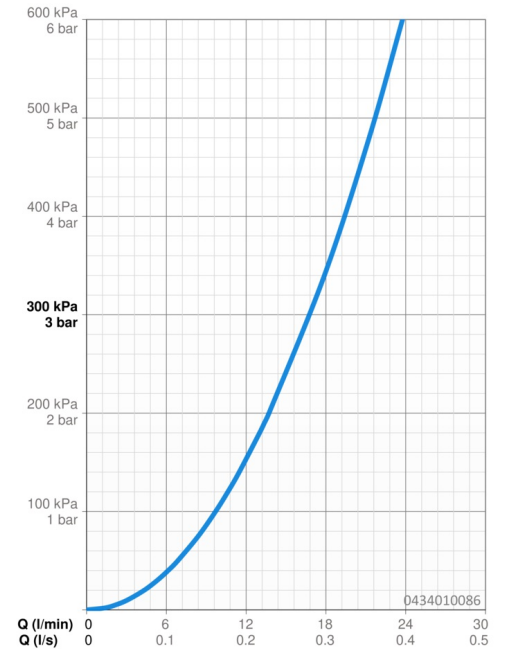

Technical data

Flow properties

Flow-rate at 3 bar **16.8 l/min**

Technical properties

Hot water supply **max. +65°C**

Working pressure **0.5-5 bar**

Connection size **G1/2**

Regulations

EN standard **EN 1112**