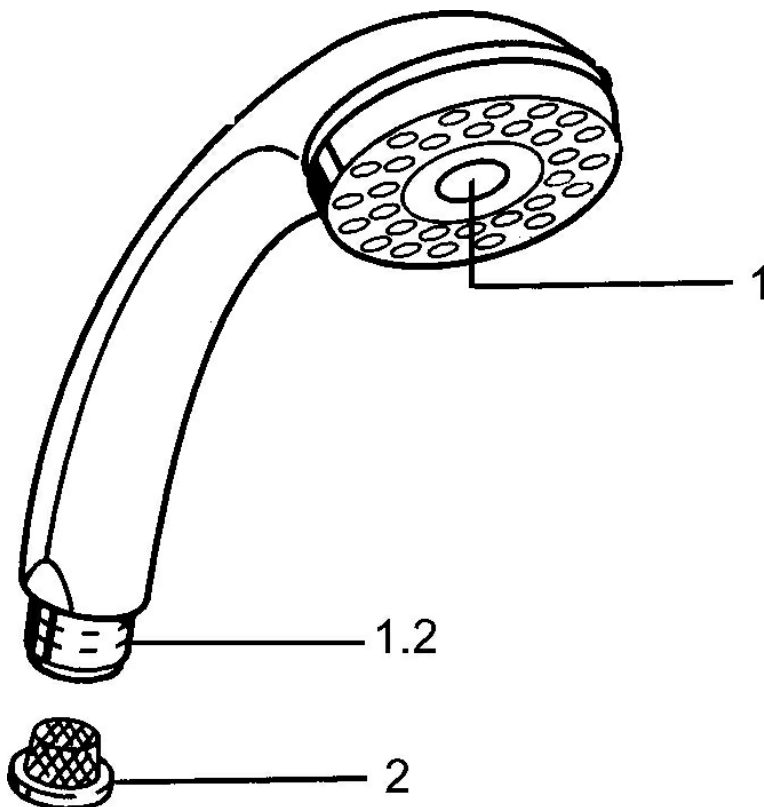

EAN: 4015474673137
static.hansa.com/0434010086

- Shower solutions
- Accessories
- Push operated diverter, Automatic reset
- Normal - Even and soft water stream, Pulsating - Strong water stream for massage or body treatment
- 2 spray functions

Technical data

Flow properties

Flow-rate at 3 bar **16.8 l/min**

Technical properties

Hot water supply **max. +65°C**

Working pressure **0.5-5 bar**

Connection size **G1/2**

Regulations

EN standard **EN 1112**

Spare parts

SP04340100

	Name	Code
1	Cover Discontinued	59911288
2	Strainer	59906859