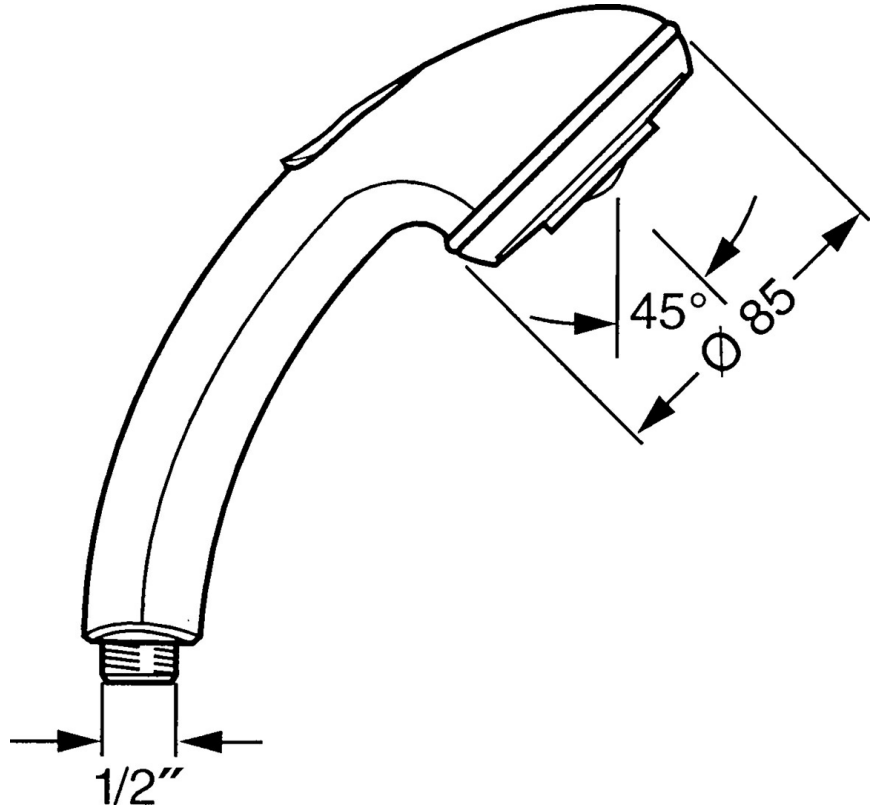

EAN: 4015474673137
static.hansa.com/0434010086

- Shower solutions
- Accessories
- Push operated diverter, Automatic reset
- Normal - Even and soft water stream, Pulsating - Strong water stream for massage or body treatment
- 2 spray functions

Technical data

Flow properties

Flow-rate at 3 bar **16.8 l/min**

Technical properties

Hot water supply **max. +65°C**

Working pressure **0.5-5 bar**

Connection size **G1/2**

Regulations

EN standard **EN 1112**

Spare parts

SP04340100

	Name	Code
1	Cover Discontinued	59911288
2	Strainer	59906859