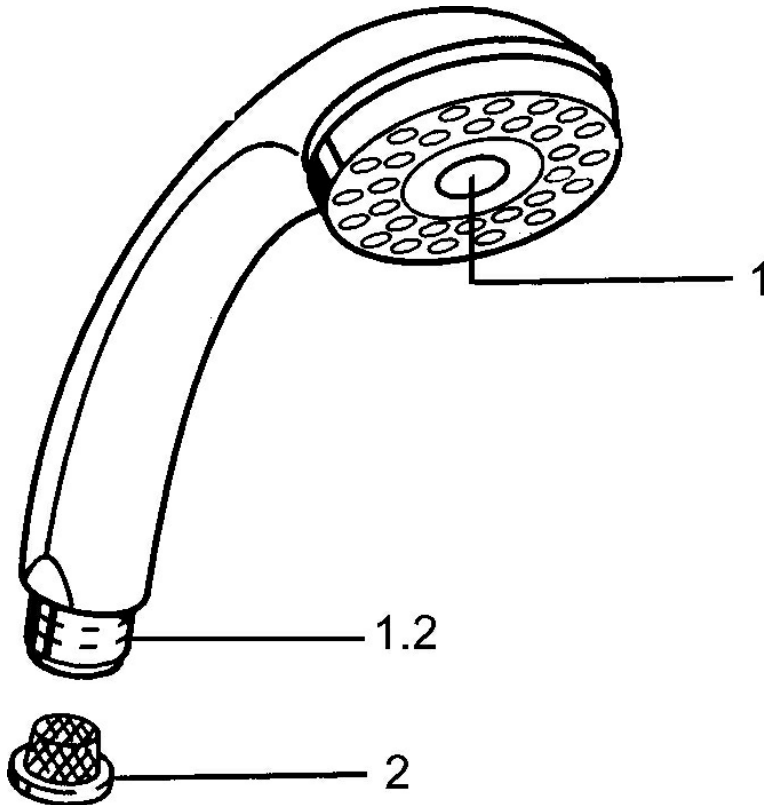

EAN: 4015474673106
static.hansa.com/0434010083

- Shower solutions
- Accessories
- Red
- Push operated diverter, Automatic reset
- Normal - Even and soft water stream, Pulsating - Strong water stream for massage or body treatment
- 2 spray functions

Technical data

Flow properties

Flow-rate at 3 bar **16.8 l/min**

Technical properties

Hot water supply **max. +65°C**
 Working pressure **0.5-5 bar**
 Connection size **G1/2**

Regulations

EN standard **EN 1112**

Spare parts

SP04340100

	Name	Code
1	Cover Discontinued	59911288
2	Strainer	59906859