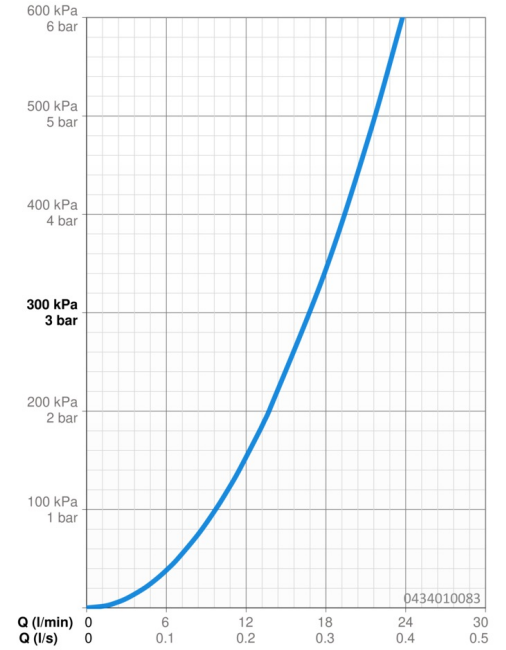

Technical data

Flow properties

Flow-rate at 3 bar **16.8 l/min**

Technical properties

Hot water supply **max. +65°C**
 Working pressure **0.5-5 bar**
 Connection size **G1/2**

Regulations

EN standard **EN 1112**