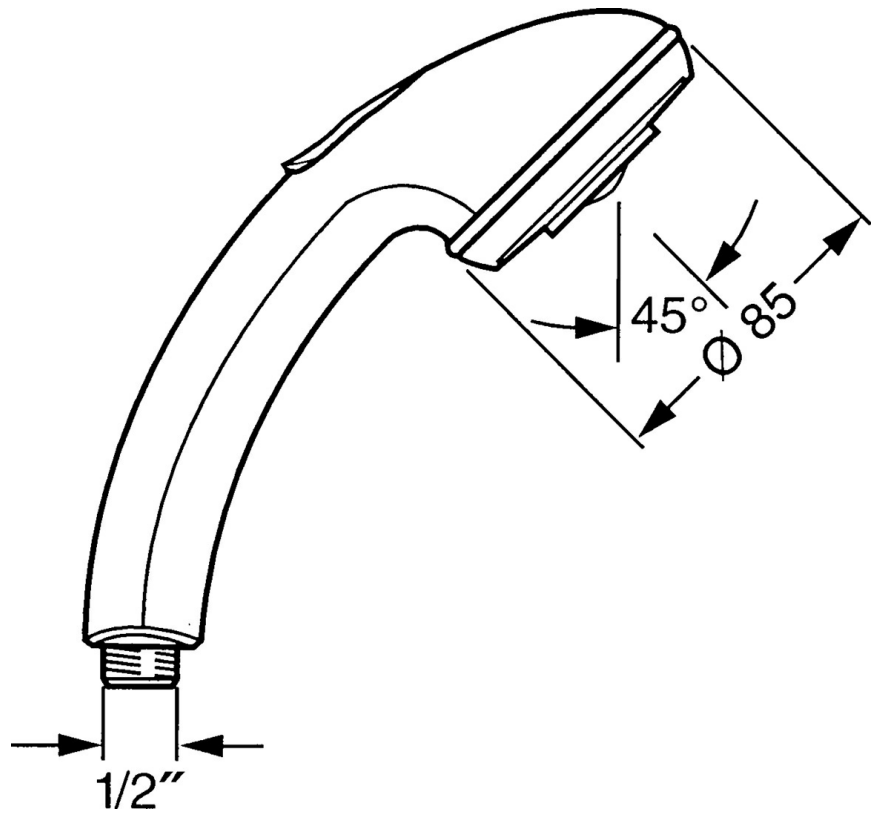

EAN: 4015474673106
static.hansa.com/0434010083

- Shower solutions
- Accessories
- Red
- Push operated diverter, Automatic reset
- Normal - Even and soft water stream, Pulsating - Strong water stream for massage or body treatment
- 2 spray functions

Technical data

Flow properties

Flow-rate at 3 bar **16.8 l/min**

Technical properties

Hot water supply **max. +65°C**
 Working pressure **0.5-5 bar**
 Connection size **G1/2**

Regulations

EN standard **EN 1112**

Spare parts

SP04340100

	Name	Code
1	Cover Discontinued	59911288
2	Strainer	59906859