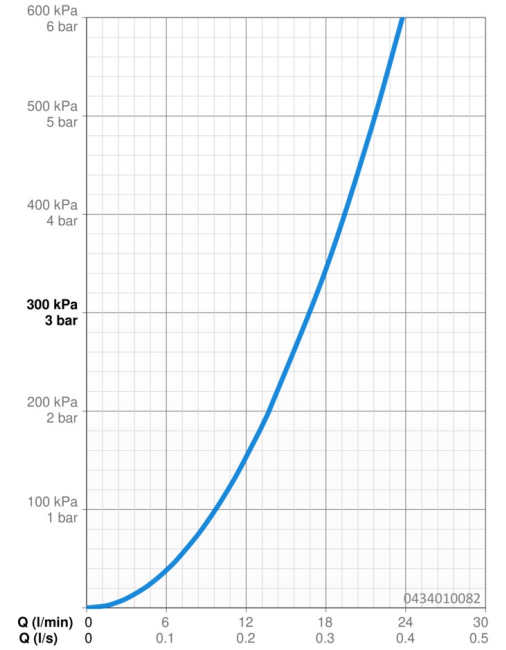

Technical data

Flow properties

Flow-rate at 3 bar **16.8 l/min**

Technical properties

Hot water supply **max. +65°C**

Working pressure **0.5-5 bar**

Connection size **G1/2**

Regulations

EN standard **EN 1112**