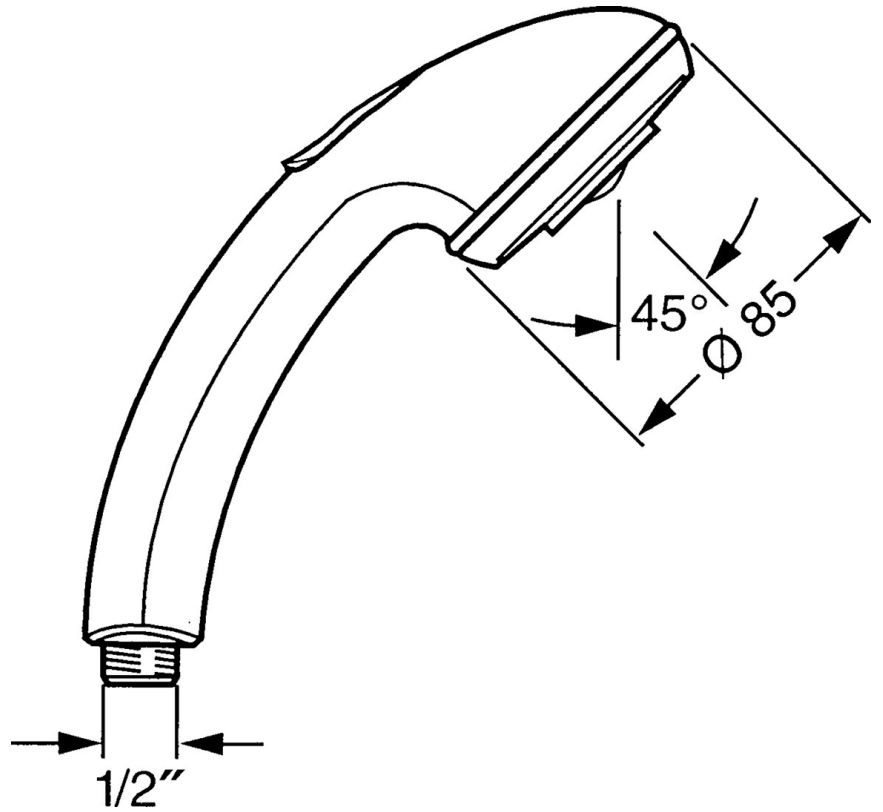

EAN: 4015474673090  
[static.hansa.com/0434010082](https://static.hansa.com/0434010082)

- Shower solutions
- Accessories
- White
- Push operated diverter, Automatic reset
- Normal - Even and soft water stream, Pulsating - Strong water stream for massage or body treatment
- 2 spray functions

### Flow properties

Flow-rate at 3 bar **16.8 l/min**

### Technical properties

Hot water supply **max. +65°C**

Working pressure **0.5-5 bar**

Connection size **G1/2**