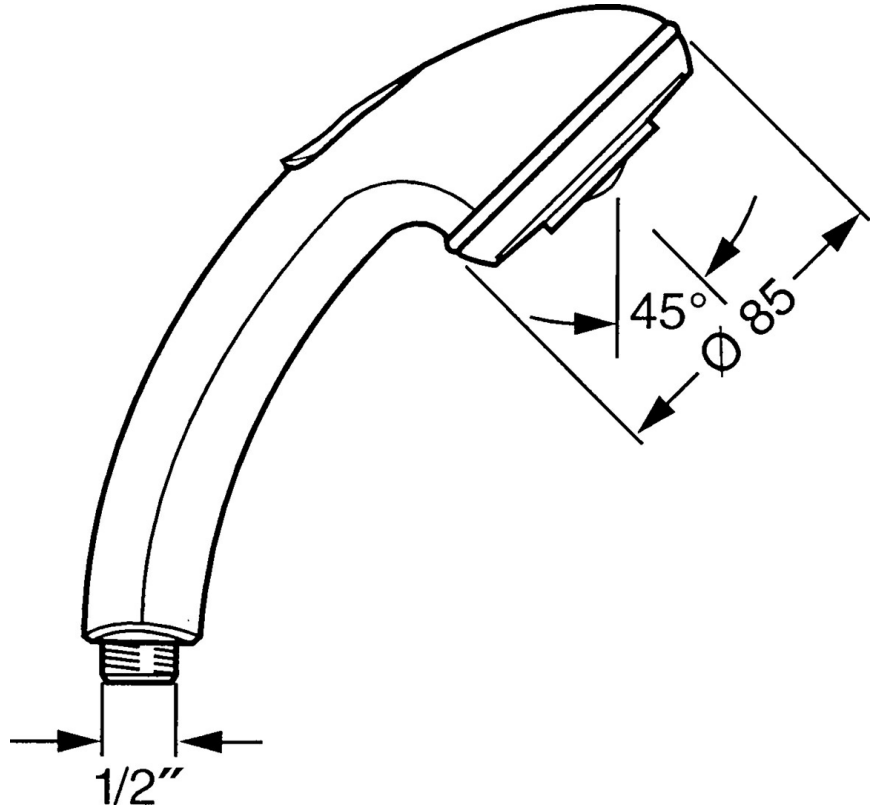

EAN: 4015474673069  
[static.hansa.com/0434010072](https://static.hansa.com/0434010072)

- Shower solutions
- Accessories
- Push operated diverter, Automatic reset
- Normal - Even and soft water stream, Pulsating - Strong water stream for massage or body treatment
- 2 spray functions

### Flow properties

Flow-rate at 3 bar **16.8 l/min**

### Technical properties

Hot water supply **max. +65°C**

Working pressure **0.5-5 bar**

Connection size **G1/2**