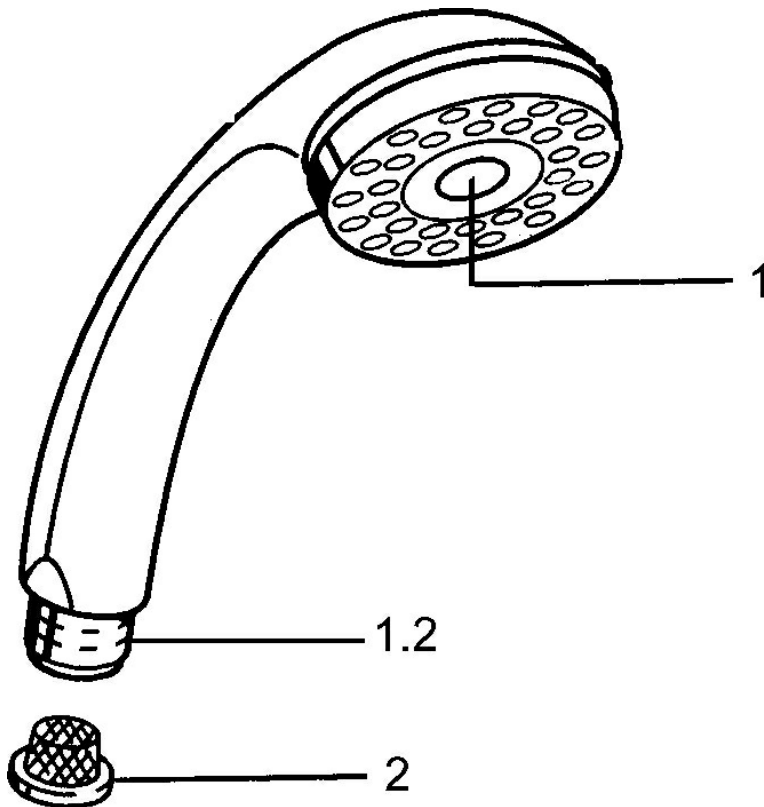

Spare parts

SP04340100

	Name	Code
1	Cover Discontinued	59911288
2	Strainer	59906859