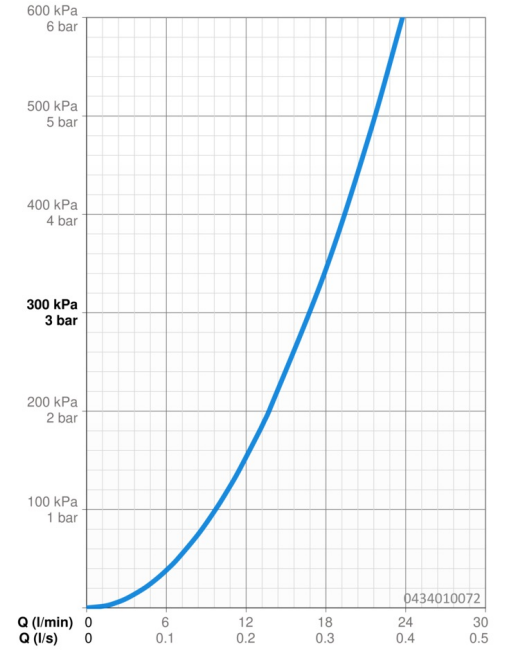

Technical data

Flow properties

Flow-rate at 3 bar **16.8 l/min**

Technical properties

Hot water supply **max. +65°C**

Working pressure **0.5-5 bar**

Connection size **G1/2**

Regulations

EN standard **EN 1112**