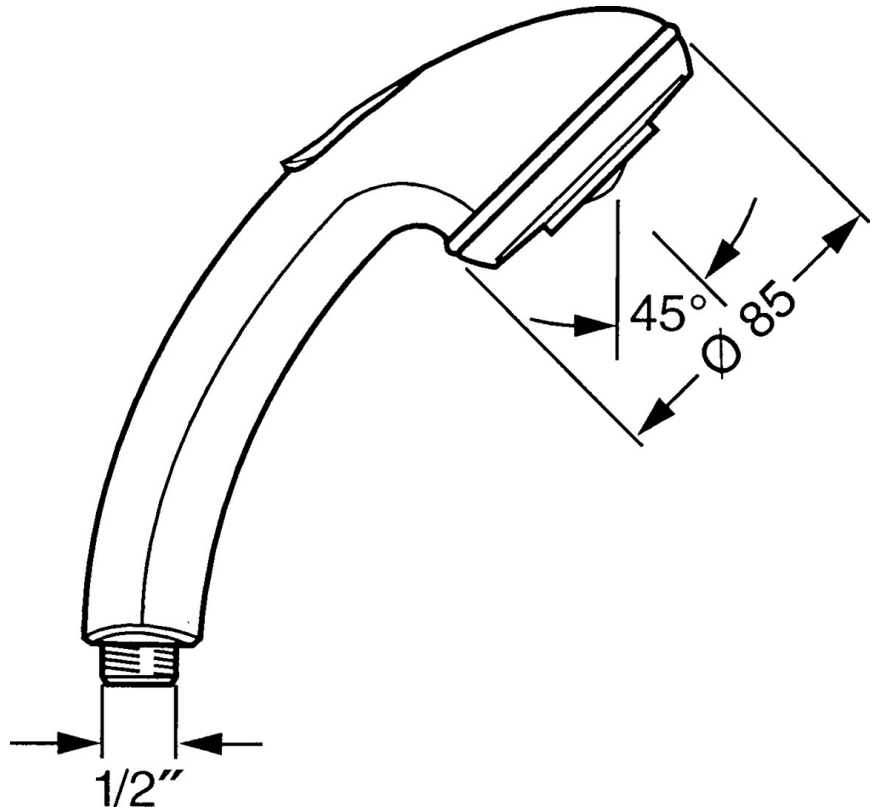

EAN: 4015474673052  
[static.hansa.com/0434010042](https://static.hansa.com/0434010042)

- Shower solutions
- Accessories
- Aranja/Edelmessing
- Push operated diverter, Automatic reset
- Normal - Even and soft water stream, Pulsating - Strong water stream for massage or body treatment
- 2 spray functions

### Flow properties

Flow-rate at 3 bar **16.8 l/min**

### Technical properties

Hot water supply **max. +65°C**  
 Working pressure **0.5-5 bar**  
 Connection size **G1/2**