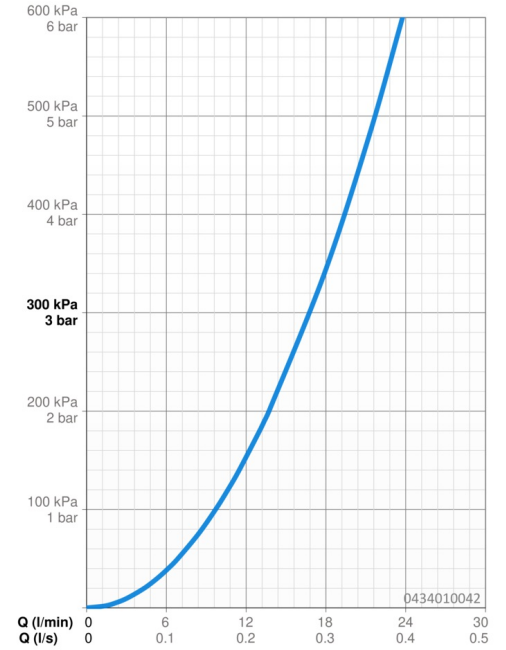

Technical data

Flow properties

Flow-rate at 3 bar **16.8 l/min**

Technical properties

Hot water supply **max. +65°C**
Working pressure **0.5-5 bar**
Connection size **G1/2**

Regulations

EN standard **EN 1112**