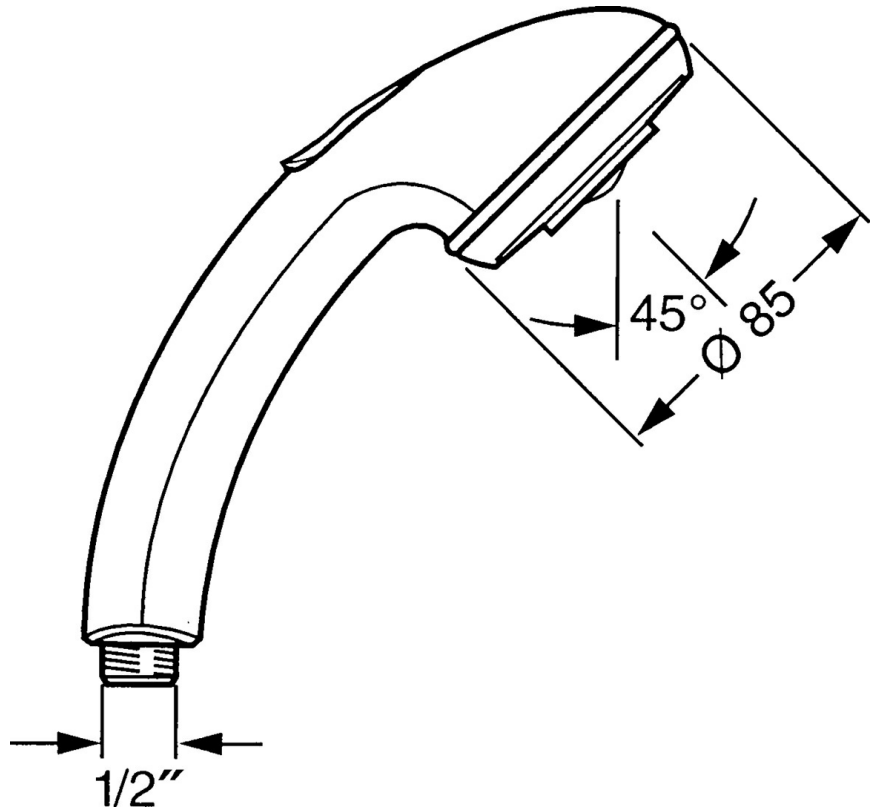

EAN: 4015474673045
static.hansa.com/0434010040

- Shower solutions
- Accessories
- Aranja
- Push operated diverter, Automatic reset
- Normal - Even and soft water stream, Pulsating - Strong water stream for massage or body treatment
- 2 spray functions

Technical data

Flow properties

Flow-rate at 3 bar **16.8 l/min**

Technical properties

Hot water supply **max. +65°C**

Working pressure **0.5-5 bar**

Connection size **G1/2**

Regulations

EN standard **EN 1112**

Spare parts

SP04340100

	Name	Code
1	Cover Discontinued	59911288
2	Strainer	59906859