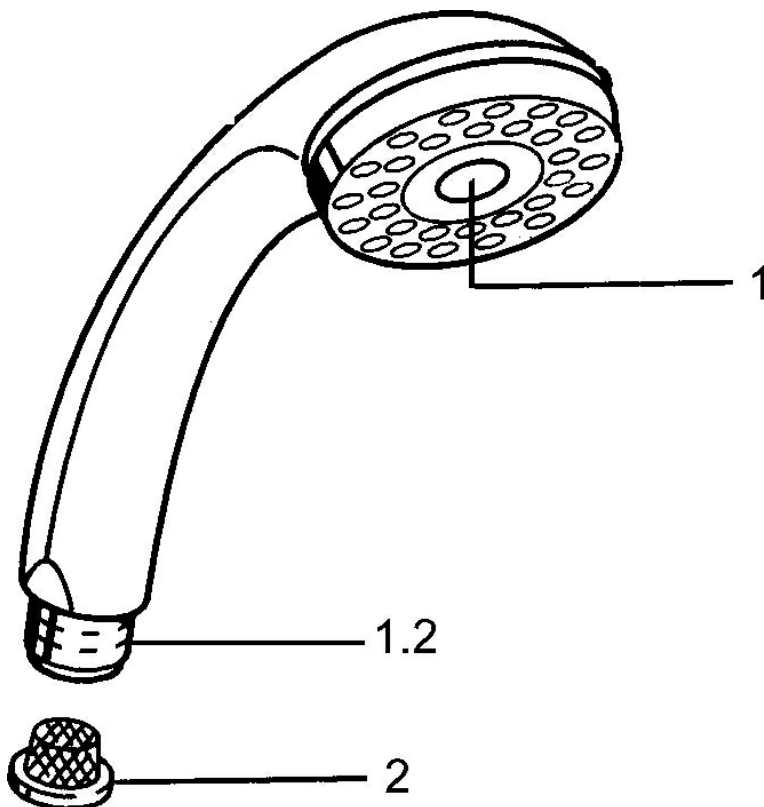

EAN: 4015474673045
static.hansa.com/0434010040

- Shower solutions
- Accessories
- Aranja
- Push operated diverter, Automatic reset
- Normal - Even and soft water stream, Pulsating - Strong water stream for massage or body treatment
- 2 spray functions

Technical data

Flow properties

Flow-rate at 3 bar **16.8 l/min**

Technical properties

Hot water supply **max. +65°C**

Working pressure **0.5-5 bar**

Connection size **G1/2**

Regulations

EN standard **EN 1112**

Spare parts

SP04340100

	Name	Code
1	Cover Discontinued	59911288
2	Strainer	59906859