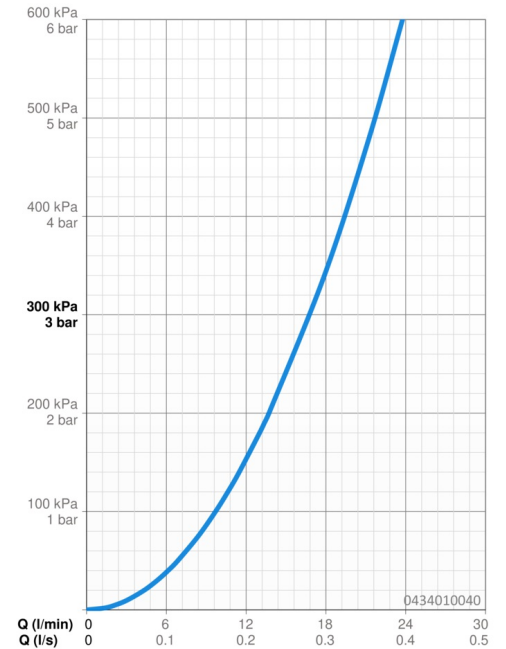

Technical data

Flow properties

Flow-rate at 3 bar **16.8 l/min**

Technical properties

Hot water supply **max. +65°C**

Working pressure **0.5-5 bar**

Connection size **G1/2**

Regulations

EN standard **EN 1112**