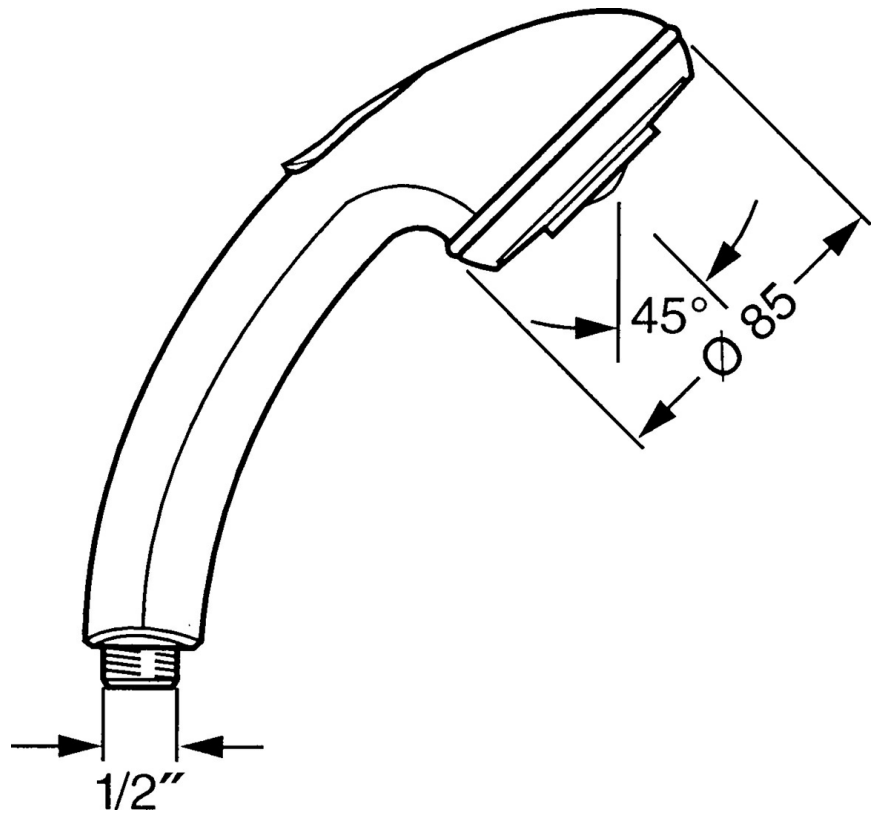

EAN: 4015474673021
static.hansa.com/04340100

- Shower solutions
- Accessories
- Chrome
- Push operated diverter, Automatic reset
- Normal - Even and soft water stream, Pulsating - Strong water stream for massage or body treatment
- 2 spray functions

Technical data

Flow properties

Flow-rate at 3 bar **16.8 l/min**

Technical properties

Hot water supply **max. +65°C**
 Working pressure **0.5-5 bar**
 Connection size **G1/2**

Regulations

EN standard **EN 1112**

Spare parts

SP04340100

	Name	Code
1	Cover Discontinued	59911288
2	Strainer	59906859