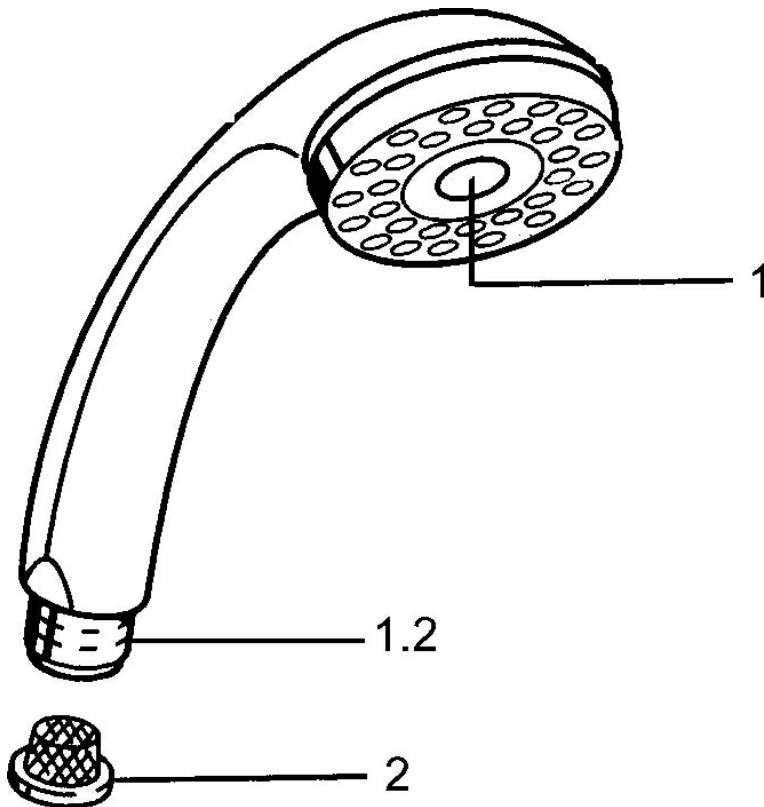

EAN: 4015474673021
static.hansa.com/04340100

- Shower solutions
- Accessories
- Chrome
- Push operated diverter, Automatic reset
- Normal - Even and soft water stream, Pulsating - Strong water stream for massage or body treatment
- 2 spray functions

Technical data

Flow properties

Flow-rate at 3 bar **16.8 l/min**

Technical properties

Hot water supply **max. +65°C**
 Working pressure **0.5-5 bar**
 Connection size **G1/2**

Regulations

EN standard **EN 1112**

Spare parts

SP04340100

	Name	Code
1	Cover Discontinued	59911288
2	Strainer	59906859