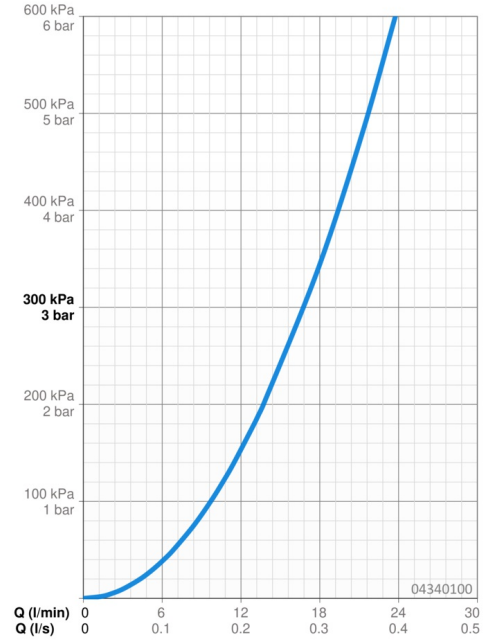

Technical data

Flow properties

Flow-rate at 3 bar **16.8 l/min**

Technical properties

Hot water supply **max. +65°C**
 Working pressure **0.5-5 bar**
 Connection size **G1/2**

Regulations

EN standard **EN 1112**