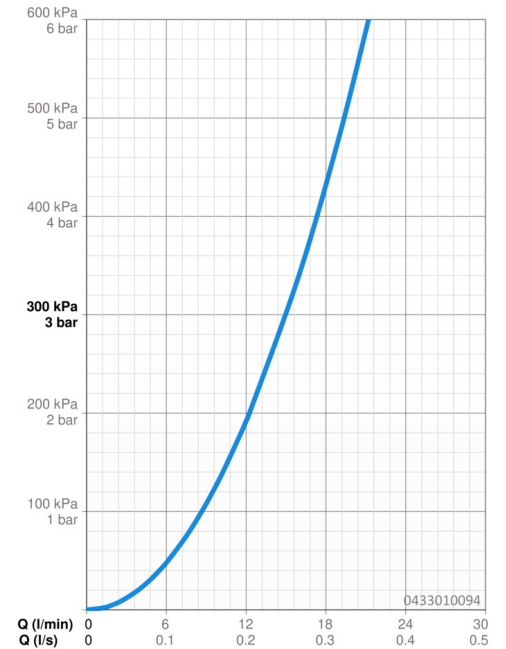

Technical data

Flow properties

Flow-rate at 3 bar **15.0 l/min**

Technical properties

Hot water supply **max. +65°C**
Working pressure **0.5-5 bar**
Connection size **G1/2**
Material **Composite**

Regulations

EN standard **EN 1112**