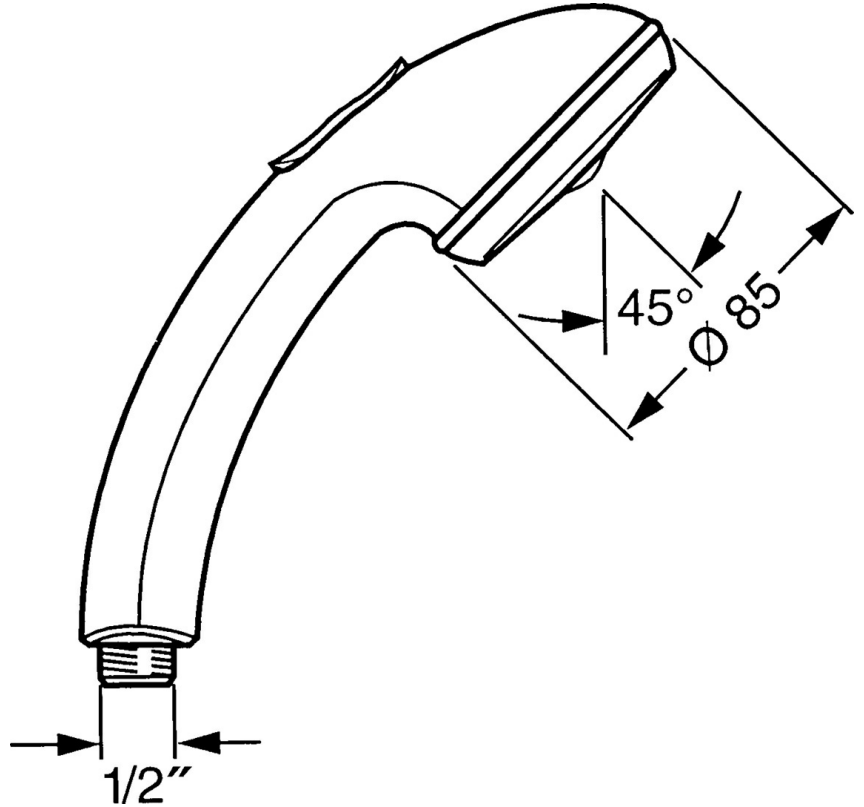

EAN: 4015474673311
static.hansa.com/0433010094

- Shower solutions
- Accessories
- Edelmessing
- Twist guard for shower hose
- Relaxing - Soft water stream, pleasant for entire body, Normal - Even and soft water stream, Intense - invigorating water stream
- Litter filter(s)
- 3 spray functions

Technical data

Flow properties

Flow-rate at 3 bar **15.0 l/min**

Technical properties

Hot water supply **max. +65°C**
 Working pressure **0.5-5 bar**
 Connection size **G1/2**
 Material **Composite**

Regulations

EN standard **EN 1112**

Spare parts

SP04330100

	Name	Code
1	Cover Discontinued	59911288
2	Strainer	59906859
N.I.	Diverter Discontinued	59912238
N.I.	Hose coupling, G1/2 Discontinued	59912237