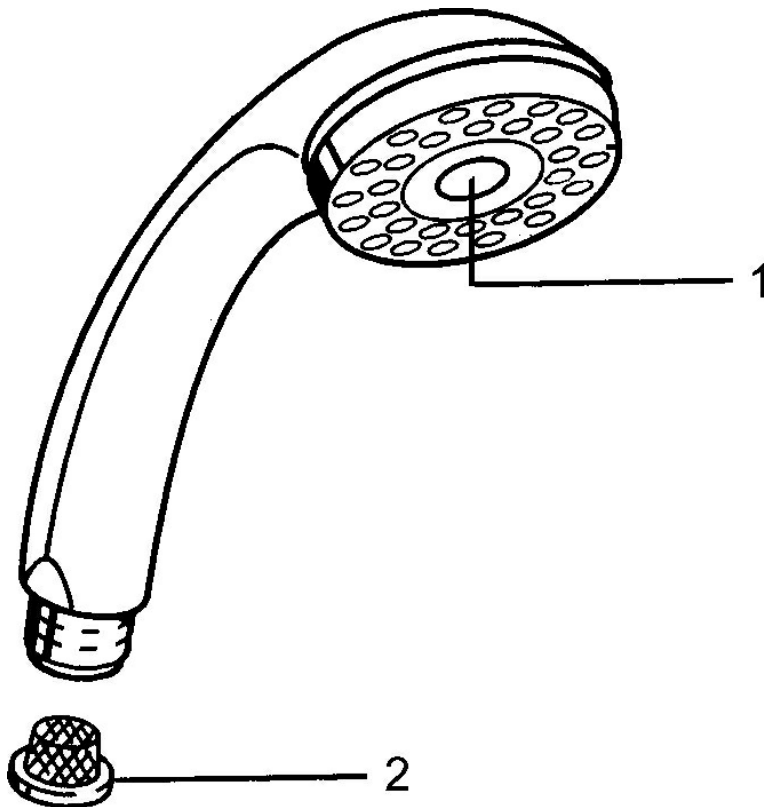

EAN: 4015474673311
static.hansa.com/0433010094

- Shower solutions
- Accessories
- Edelmessing
- Twist guard for shower hose
- Relaxing - Soft water stream, pleasant for entire body, Normal - Even and soft water stream, Intense - invigorating water stream
- Litter filter(s)
- 3 spray functions

Technical data

Flow properties

Flow-rate at 3 bar **15.0 l/min**

Technical properties

Hot water supply **max. +65°C**
 Working pressure **0.5-5 bar**
 Connection size **G1/2**
 Material **Composite**

Regulations

EN standard **EN 1112**

Spare parts

SP04330100

	Name	Code
1	Cover Discontinued	59911288
2	Strainer	59906859
N.I.	Diverter Discontinued	59912238
N.I.	Hose coupling, G1/2 Discontinued	59912237