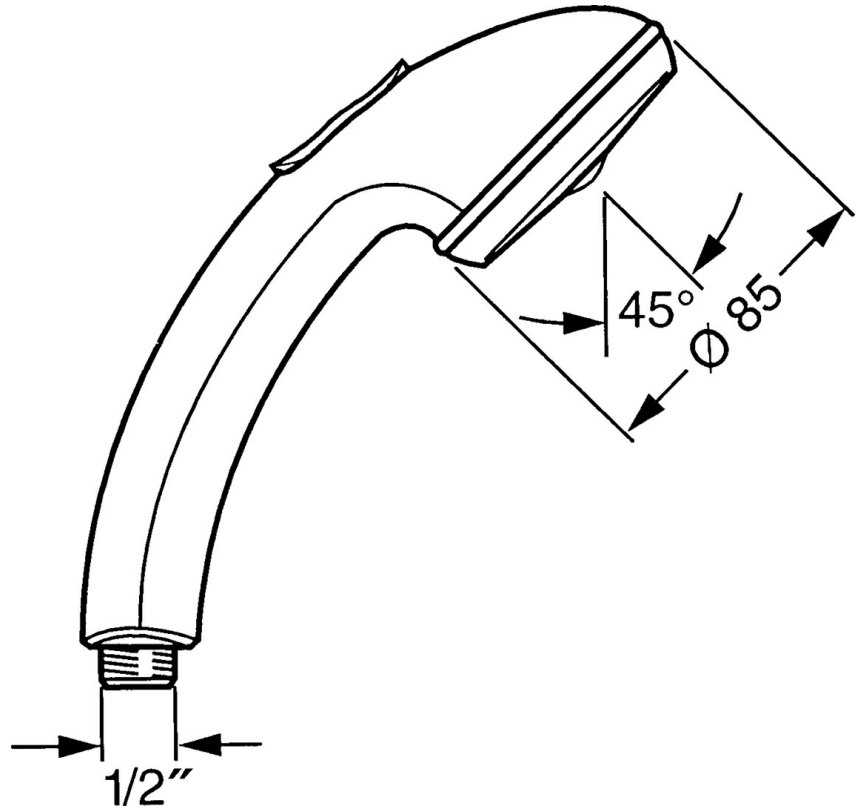

EAN: 4015474673298
static.hansa.com/0433010092

- Shower solutions
- Accessories
- Twist guard for shower hose
- Relaxing - Soft water stream, pleasant for entire body, Normal - Even and soft water stream, Intense - invigorating water stream
- Litter filter(s)
- 3 spray functions

Technical data

Flow properties

Flow-rate at 3 bar **15.0 l/min**

Technical properties

Hot water supply **max. +65°C**
 Working pressure **0.5-5 bar**
 Connection size **G1/2**
 Material **Composite**

Regulations

EN standard **EN 1112**

Spare parts

SP04330100

	Name	Code
1	Cover Discontinued	59911288
2	Strainer	59906859
N.I.	Diverter Discontinued	59912238
N.I.	Hose coupling, G1/2 Discontinued	59912237