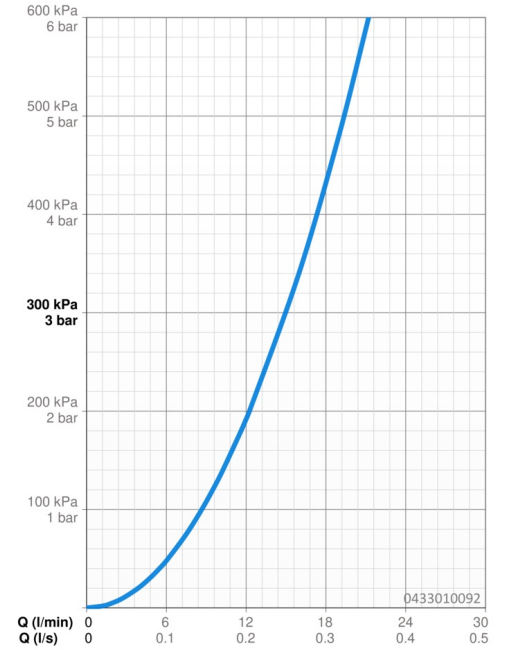

Technical data

Flow properties

Flow-rate at 3 bar **15.0 l/min**

Technical properties

Hot water supply **max. +65°C**
Working pressure **0.5-5 bar**
Connection size **G1/2**
Material **Composite**

Regulations

EN standard **EN 1112**