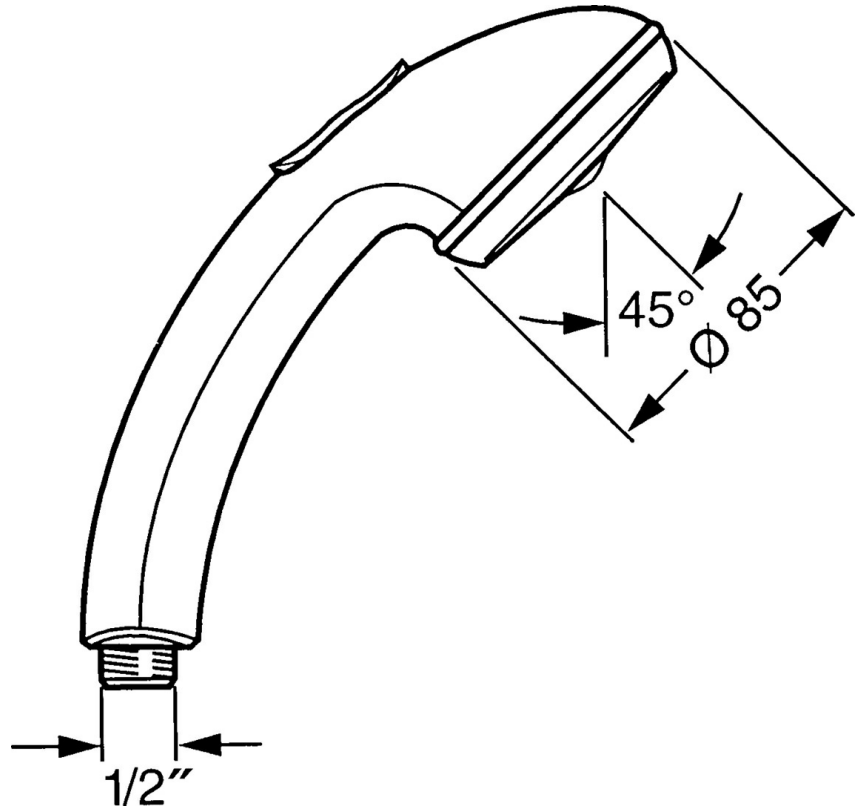

EAN: 4015474675124
static.hansa.com/0433010089

- Shower solutions
- Accessories
- Twist guard for shower hose
- Relaxing - Soft water stream, pleasant for entire body, Normal - Even and soft water stream, Intense - invigorating water stream
- Litter filter(s)
- 3 spray functions

Technical data

Flow properties

Flow-rate at 3 bar **15.0 l/min**

Technical properties

Hot water supply **max. +65°C**
 Working pressure **0.5-5 bar**
 Connection size **G1/2**
 Material **Composite**

Regulations

EN standard **EN 1112**

Spare parts

SP04330100

	Name	Code
1	Cover Discontinued	59911288
2	Strainer	59906859
N.I.	Diverter Discontinued	59912238
N.I.	Hose coupling, G1/2 Discontinued	59912237