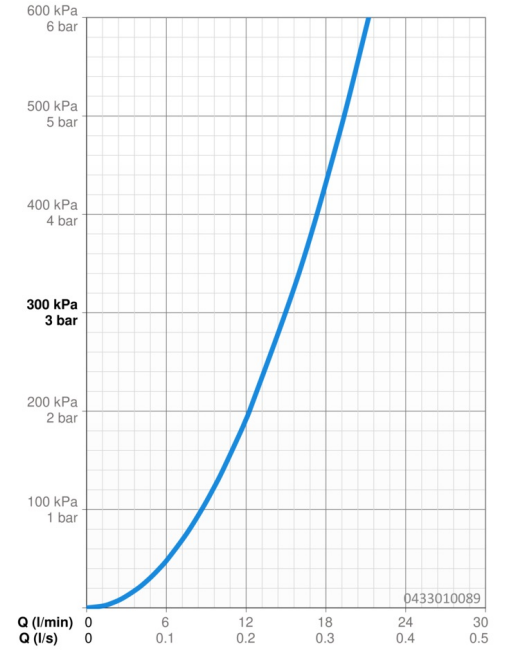

Technical data

Flow properties

Flow-rate at 3 bar **15.0 l/min**

Technical properties

Hot water supply **max. +65°C**
Working pressure **0.5-5 bar**
Connection size **G1/2**
Material **Composite**

Regulations

EN standard **EN 1112**