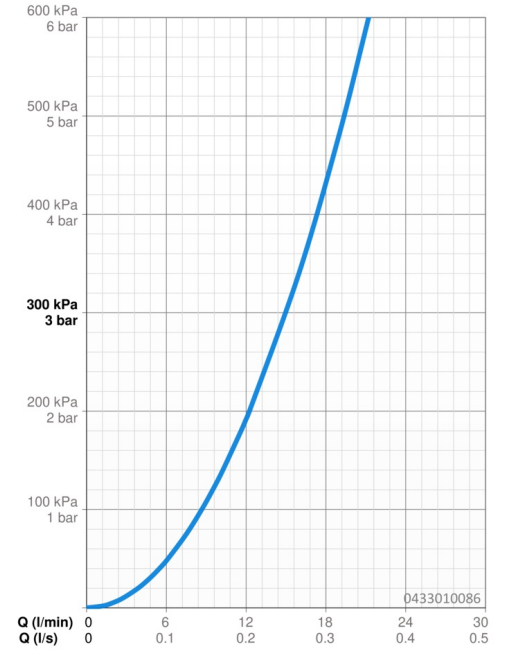

Technical data

Flow properties

Flow-rate at 3 bar **15.0 l/min**

Technical properties

Hot water supply **max. +65°C**
Working pressure **0.5-5 bar**
Connection size **G1/2**
Material **Composite**

Regulations

EN standard **EN 1112**