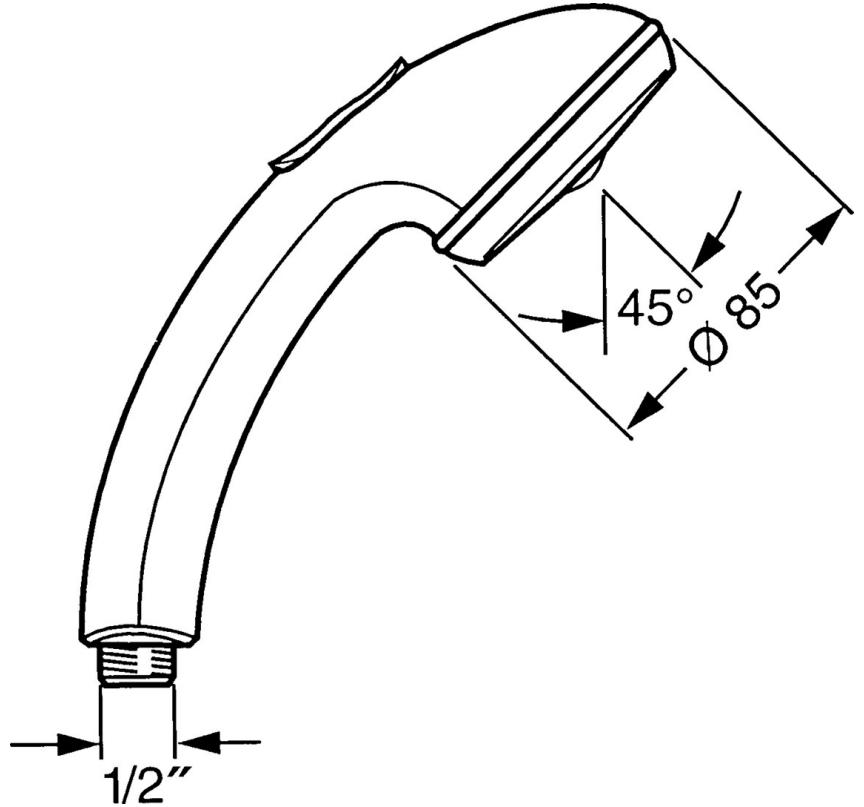

EAN: 4015474673281  
[static.hansa.com/0433010086](https://static.hansa.com/0433010086)

- Shower solutions
- Accessories
- Twist guard for shower hose
- Relaxing - Soft water stream, pleasant for entire body, Normal - Even and soft water stream, Intense - invigorating water stream
- Litter filter(s)
- 3 spray functions

### Flow properties

Flow-rate at 3 bar **15.0 l/min**

### Technical properties

Hot water supply **max. +65°C**  
 Working pressure **0.5-5 bar**  
 Connection size **G1/2**  
 Material **Composite**