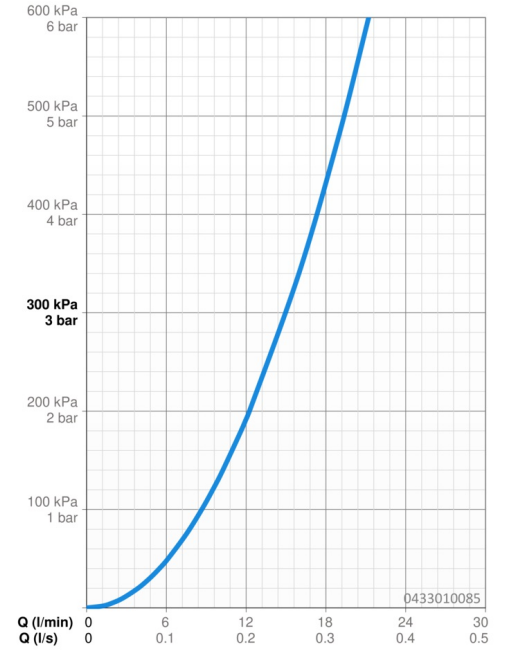

Technical data

Flow properties

Flow-rate at 3 bar **15.0 l/min**

Technical properties

Hot water supply **max. +65°C**
Working pressure **0.5-5 bar**
Connection size **G1/2**
Material **Composite**

Regulations

EN standard **EN 1112**