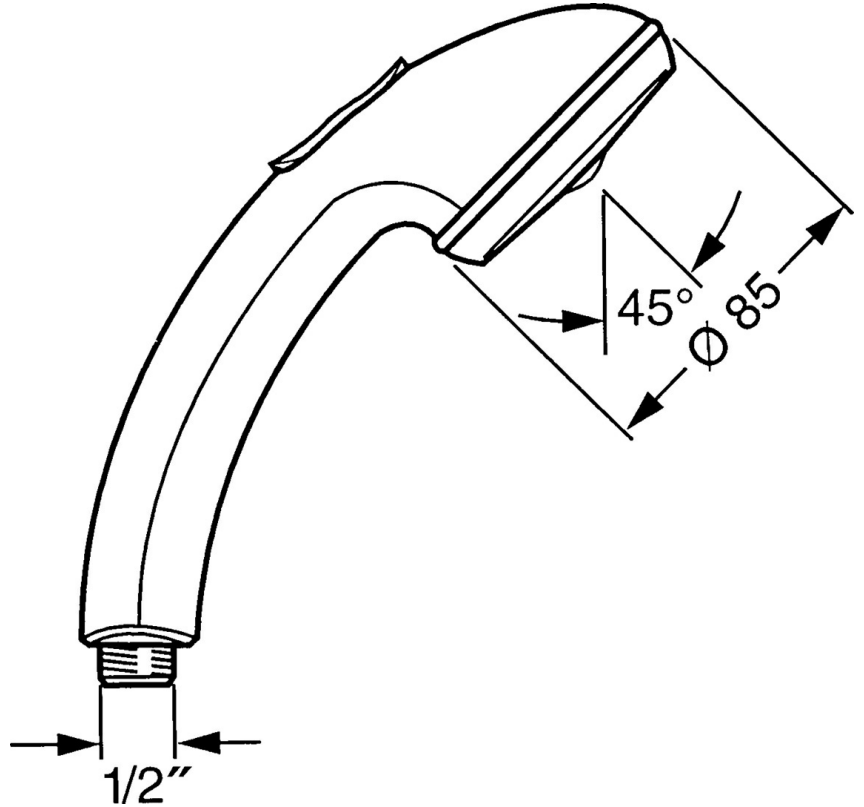

EAN: 4015474675148  
[static.hansa.com/0433010085](https://static.hansa.com/0433010085)

- Shower solutions
- Accessories
- Chrome/White
- Twist guard for shower hose
- Relaxing - Soft water stream, pleasant for entire body, Normal - Even and soft water stream, Intense - invigorating water stream
- Litter filter(s)
- 3 spray functions

### Flow properties

Flow-rate at 3 bar **15.0 l/min**

### Technical properties

Hot water supply **max. +65°C**  
 Working pressure **0.5-5 bar**  
 Connection size **G1/2**  
 Material **Composite**