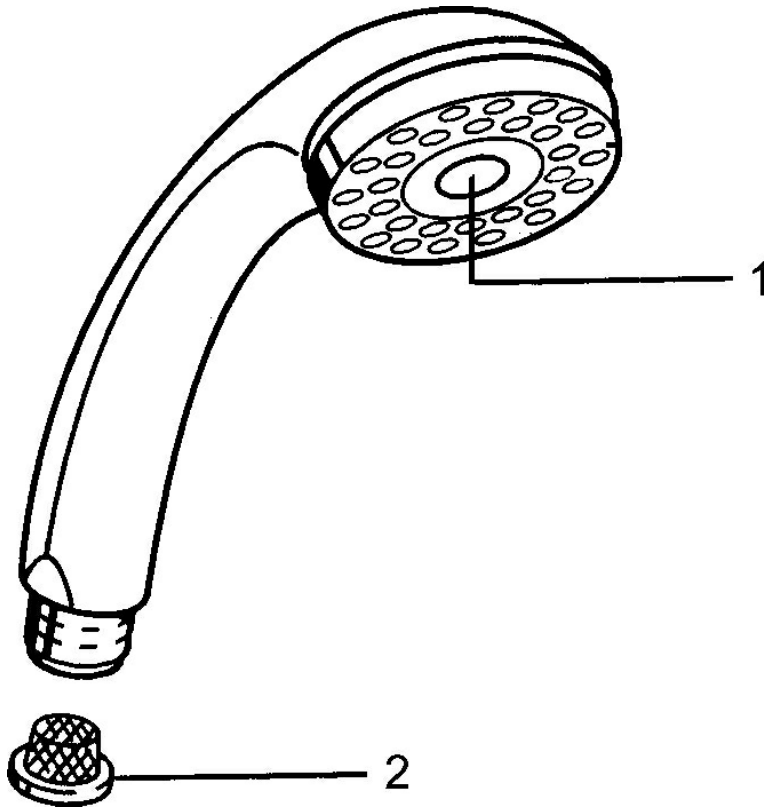

Spare parts

SP04330100

	Name	Code
1	Cover Discontinued	59911288
2	Strainer	59906859
N.I.	Diverter Discontinued	59912238
N.I.	Hose coupling, G1/2 Discontinued	59912237