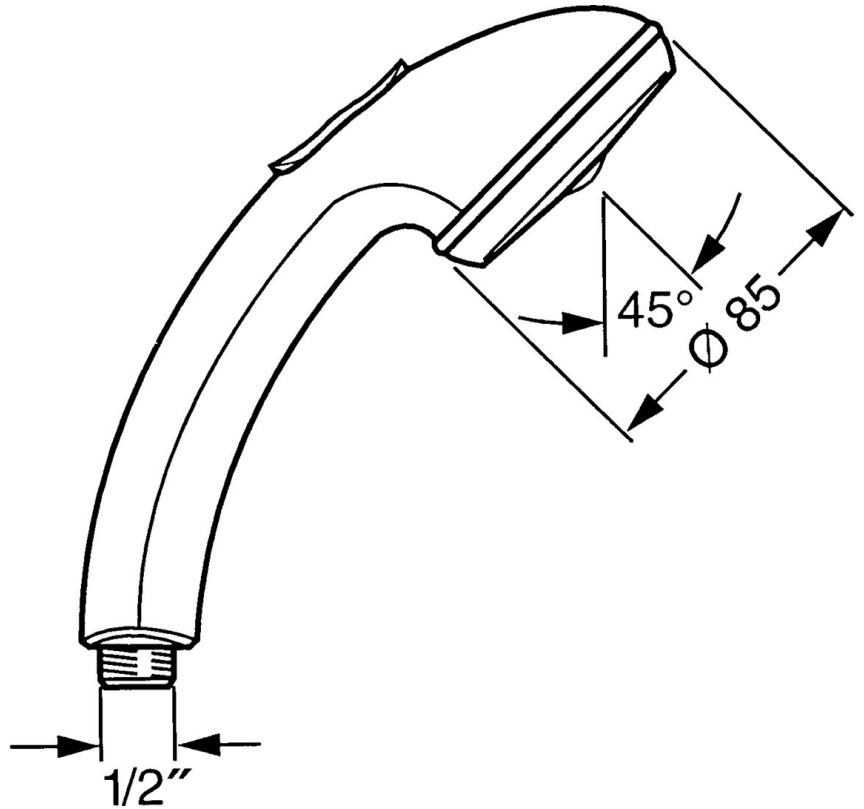

EAN: 4015474673274
static.hansa.com/0433010084

- Shower solutions
- Accessories
- Black
- Twist guard for shower hose
- Relaxing - Soft water stream, pleasant for entire body, Normal - Even and soft water stream, Intense - invigorating water stream
- Litter filter(s)
- 3 spray functions

Technical data

Flow properties

Flow-rate at 3 bar **15.0 l/min**

Technical properties

Hot water supply **max. +65°C**
 Working pressure **0.5-5 bar**
 Connection size **G1/2**
 Material **Composite**

Regulations

EN standard **EN 1112**

Spare parts

SP04330100

	Name	Code
1	Cover Discontinued	59911288
2	Strainer	59906859
N.I.	Diverter Discontinued	59912238
N.I.	Hose coupling, G1/2 Discontinued	59912237