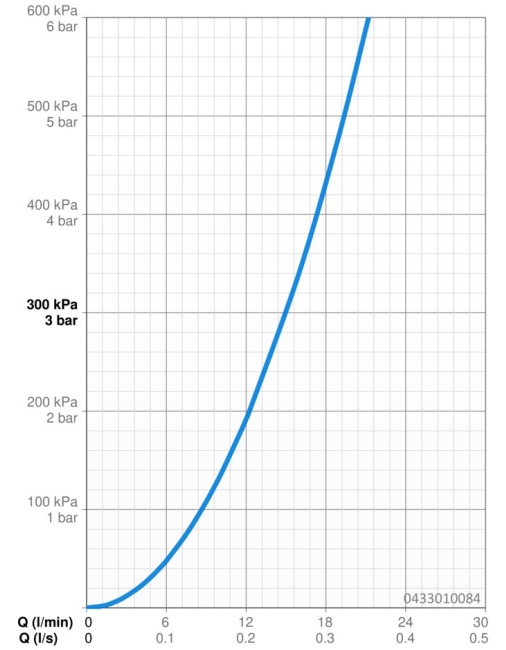

Technical data

Flow properties

Flow-rate at 3 bar **15.0 l/min**

Technical properties

Hot water supply **max. +65°C**
Working pressure **0.5-5 bar**
Connection size **G1/2**
Material **Composite**

Regulations

EN standard **EN 1112**