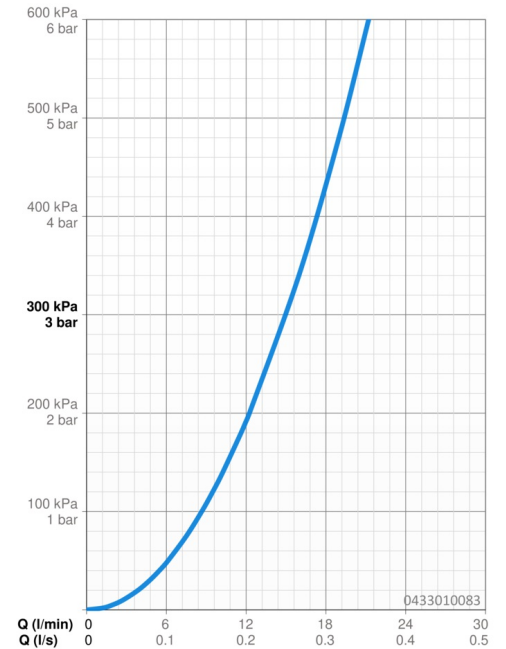

Technical data

Flow properties

Flow-rate at 3 bar **15.0 l/min**

Technical properties

Hot water supply **max. +65°C**
Working pressure **0.5-5 bar**
Connection size **G1/2**
Material **Composite**

Regulations

EN standard **EN 1112**