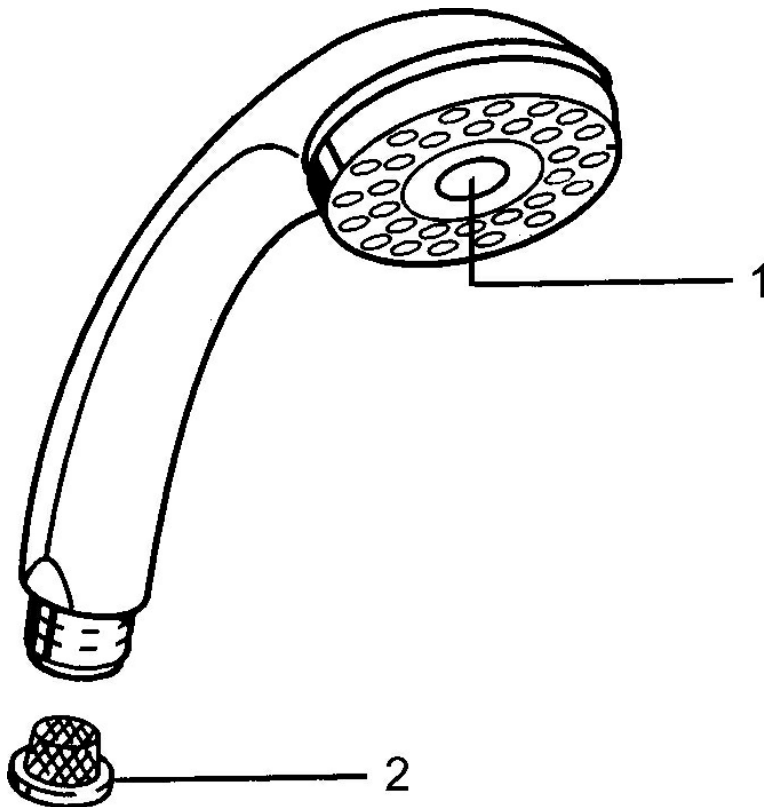

Spare parts

SP04330100

	Name	Code
1	Cover Discontinued	59911288
2	Strainer	59906859
N.I.	Diverter Discontinued	59912238
N.I.	Hose coupling, G1/2 Discontinued	59912237