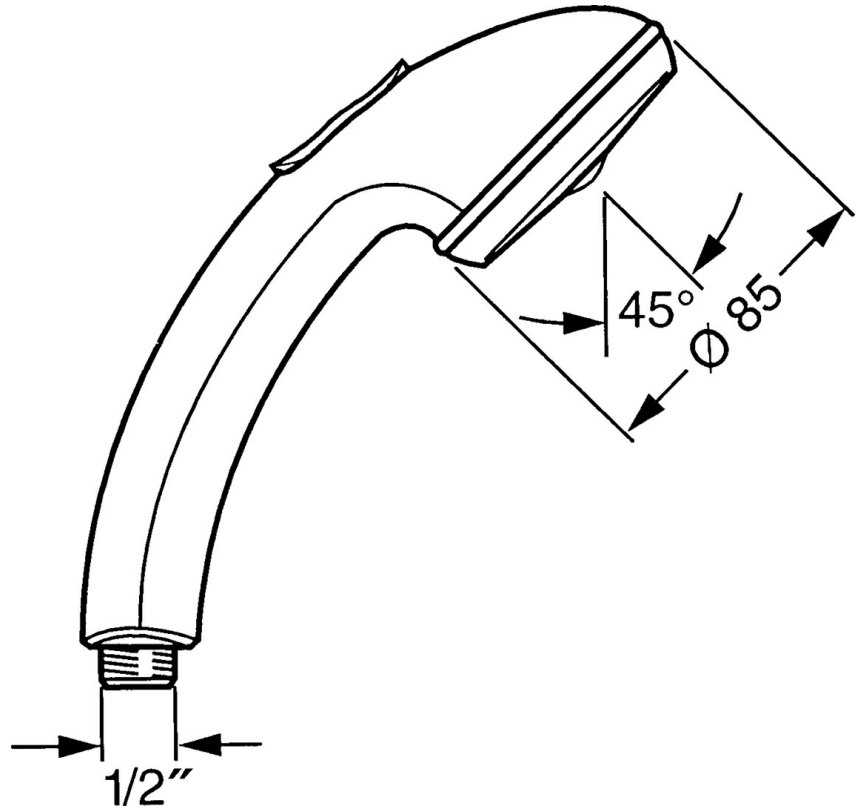

EAN: 4015474673267  
[static.hansa.com/0433010083](https://static.hansa.com/0433010083)

- Shower solutions
- Accessories
- Red
- Twist guard for shower hose
- Relaxing - Soft water stream, pleasant for entire body, Normal - Even and soft water stream, Intense - invigorating water stream
- Litter filter(s)
- 3 spray functions

### Flow properties

Flow-rate at 3 bar **15.0 l/min**

### Technical properties

Hot water supply **max. +65°C**  
 Working pressure **0.5-5 bar**  
 Connection size **G1/2**  
 Material **Composite**