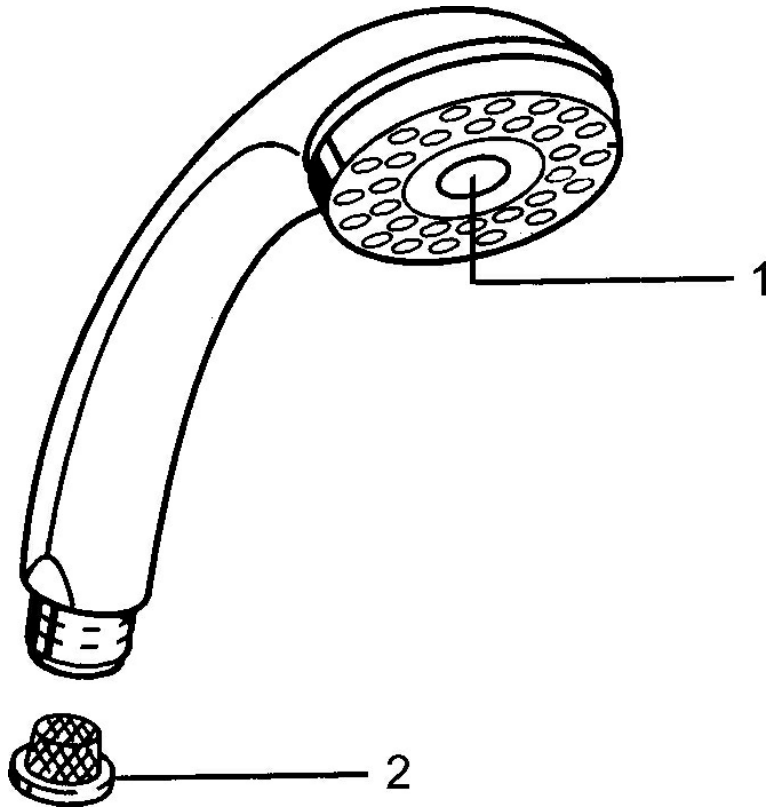

EAN: 4015474673243
static.hansa.com/0433010082

- Shower solutions
- Accessories
- White
- Twist guard for shower hose
- Relaxing - Soft water stream, pleasant for entire body,
- Normal - Even and soft water stream, Intense - invigorating water stream
- Litter filter(s)
- 3 spray functions

Technical data

Flow properties

Flow-rate at 3 bar **15.0 l/min**

Technical properties

Hot water supply **max. +65°C**
 Working pressure **0.5-5 bar**
 Connection size **G1/2**
 Material **Composite**

Regulations

EN standard **EN 1112**

Spare parts

SP04330100

	Name	Code
1	Cover Discontinued	59911288
2	Strainer	59906859
N.I.	Diverter Discontinued	59912238
N.I.	Hose coupling, G1/2 Discontinued	59912237