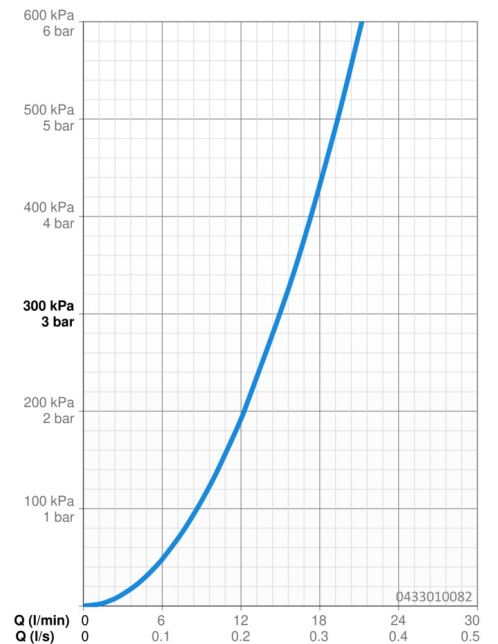

EAN: 4015474673243
static.hansa.com/0433010082

- Shower solutions
- Accessories
- White
- Twist guard for shower hose
- Relaxing - Soft water stream, pleasant for entire body,
- Normal - Even and soft water stream, Intense - invigorating water stream
- Litter filter(s)
- 3 spray functions

Technical data

Flow properties

Flow-rate at 3 bar **15.0 l/min**

Technical properties

Hot water supply **max. +65°C**
Working pressure **0.5-5 bar**
Connection size **G1/2**
Material **Composite**

Regulations

EN standard **EN 1112**