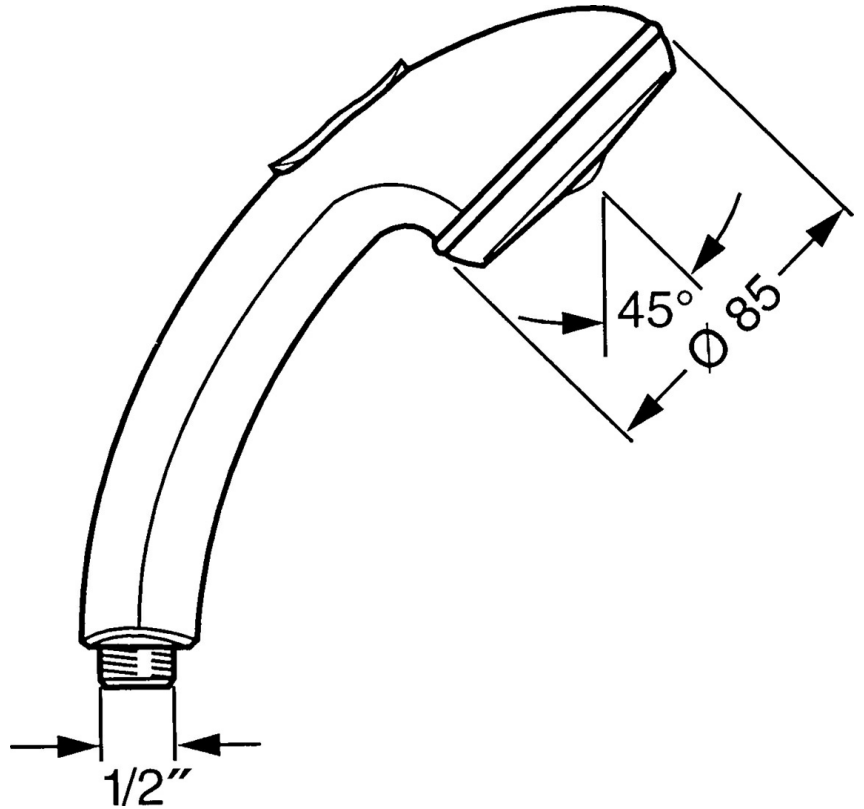

EAN: 4015474673236  
[static.hansa.com/0433010081](http://static.hansa.com/0433010081)

- Shower solutions
- Accessories
- Twist guard for shower hose
- Relaxing - Soft water stream, pleasant for entire body, Normal - Even and soft water stream, Intense - invigorating water stream
- Litter filter(s)
- 3 spray functions

### Flow properties

Flow-rate at 3 bar **15.0 l/min**

### Technical properties

Hot water supply **max. +65°C**  
 Working pressure **0.5-5 bar**  
 Connection size **G1/2**  
 Material **Composite**