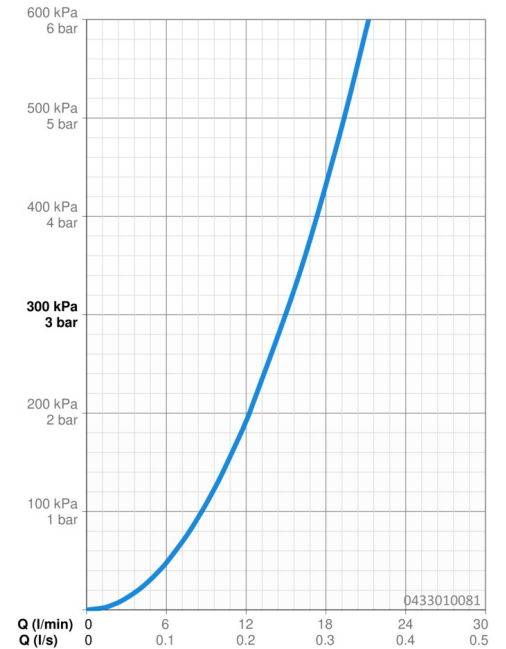

Technical data

Flow properties

Flow-rate at 3 bar **15.0 l/min**

Technical properties

Hot water supply **max. +65°C**
Working pressure **0.5-5 bar**
Connection size **G1/2**
Material **Composite**

Regulations

EN standard **EN 1112**