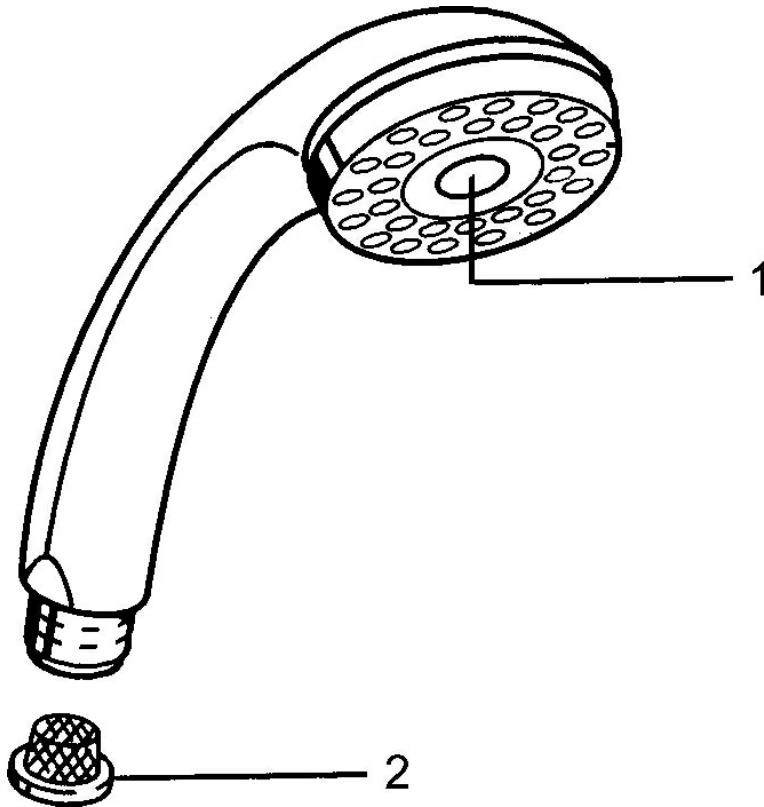

EAN: 4015474673212
static.hansa.com/0433010042

- Shower solutions
- Accessories
- Aranja/Edelmessing
- Twist guard for shower hose
- Relaxing - Soft water stream, pleasant for entire body, Normal - Even and soft water stream, Intense - invigorating water stream
- Litter filter(s)
- 3 spray functions

Technical data

Flow properties

Flow-rate at 3 bar **15.0 l/min**

Technical properties

Hot water supply **max. +65°C**
 Working pressure **0.5-5 bar**
 Connection size **G1/2**
 Material **Composite**

Regulations

EN standard **EN 1112**

Spare parts

SP04330100

	Name	Code
1	Cover Discontinued	59911288
2	Strainer	59906859
N.I.	Diverter Discontinued	59912238
N.I.	Hose coupling, G1/2 Discontinued	59912237