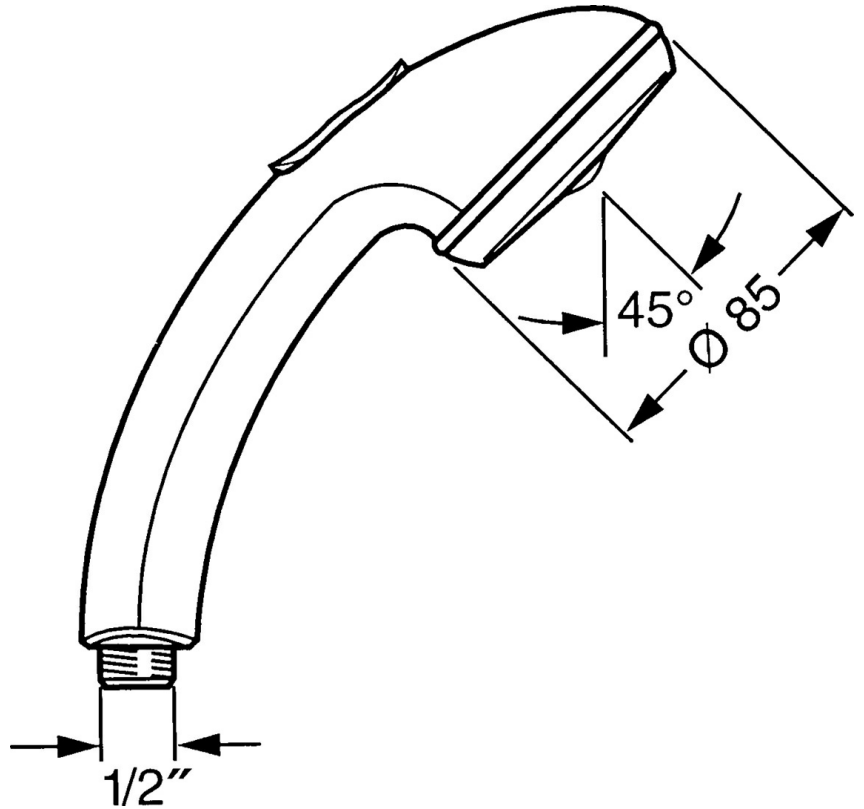

EAN: 4015474673212
static.hansa.com/0433010042

- Shower solutions
- Accessories
- Aranja/Edelmessing
- Twist guard for shower hose
- Relaxing - Soft water stream, pleasant for entire body, Normal - Even and soft water stream, Intense - invigorating water stream
- Litter filter(s)
- 3 spray functions

Technical data

Flow properties

Flow-rate at 3 bar **15.0 l/min**

Technical properties

Hot water supply **max. +65°C**
 Working pressure **0.5-5 bar**
 Connection size **G1/2**
 Material **Composite**

Regulations

EN standard **EN 1112**

Spare parts

SP04330100

	Name	Code
1	Cover Discontinued	59911288
2	Strainer	59906859
N.I.	Diverter Discontinued	59912238
N.I.	Hose coupling, G1/2 Discontinued	59912237