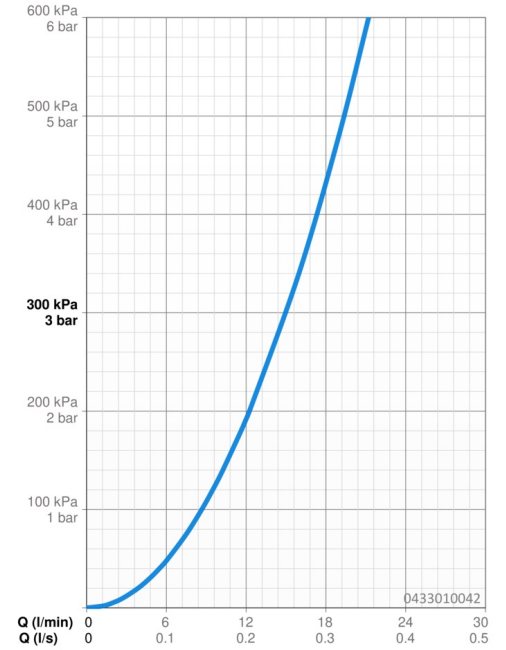

Technical data

Flow properties

Flow-rate at 3 bar **15.0 l/min**

Technical properties

Hot water supply **max. +65°C**
Working pressure **0.5-5 bar**
Connection size **G1/2**
Material **Composite**

Regulations

EN standard **EN 1112**