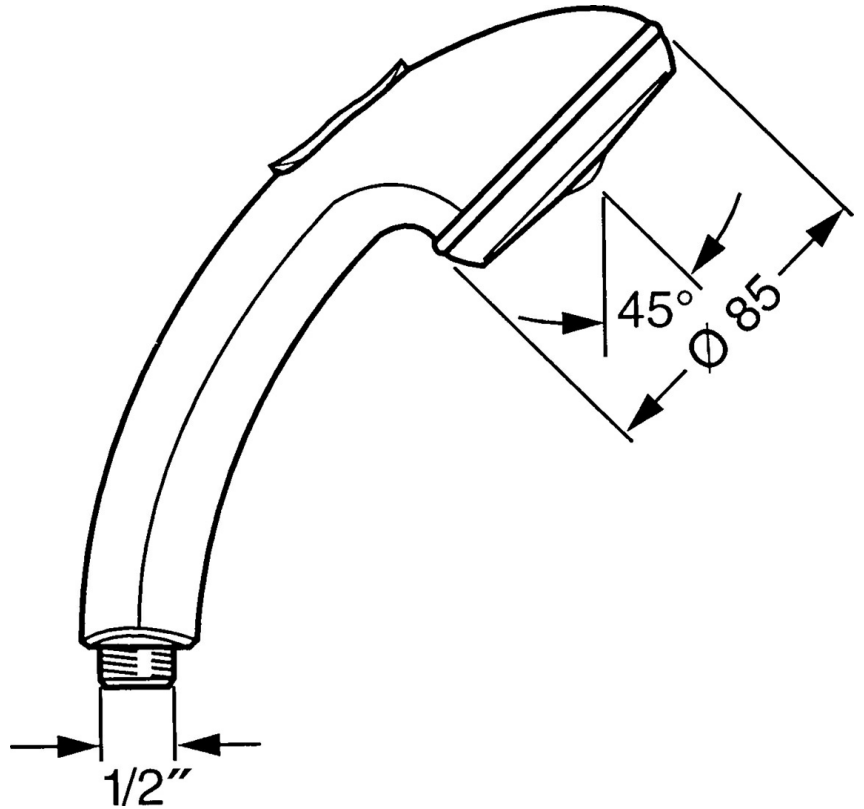

EAN: 4015474673199
static.hansa.com/0433010040

- Shower solutions
- Accessories
- Aranja
- Twist guard for shower hose
- Relaxing - Soft water stream, pleasant for entire body, Normal - Even and soft water stream, Intense - invigorating water stream
- Litter filter(s)
- 3 spray functions

Technical data

Flow properties

Flow-rate at 3 bar **15.0 l/min**

Technical properties

Hot water supply **max. +65°C**
 Working pressure **0.5-5 bar**
 Connection size **G1/2**
 Material **Composite**

Regulations

EN standard **EN 1112**

Spare parts

SP04330100

	Name	Code
1	Cover Discontinued	59911288
2	Strainer	59906859
N.I.	Diverter Discontinued	59912238
N.I.	Hose coupling, G1/2 Discontinued	59912237