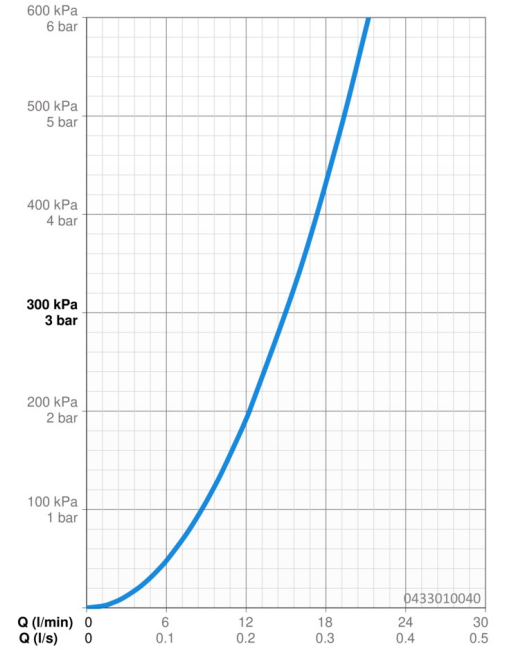

Technical data

Flow properties

Flow-rate at 3 bar **15.0 l/min**

Technical properties

Hot water supply **max. +65°C**
Working pressure **0.5-5 bar**
Connection size **G1/2**
Material **Composite**

Regulations

EN standard **EN 1112**