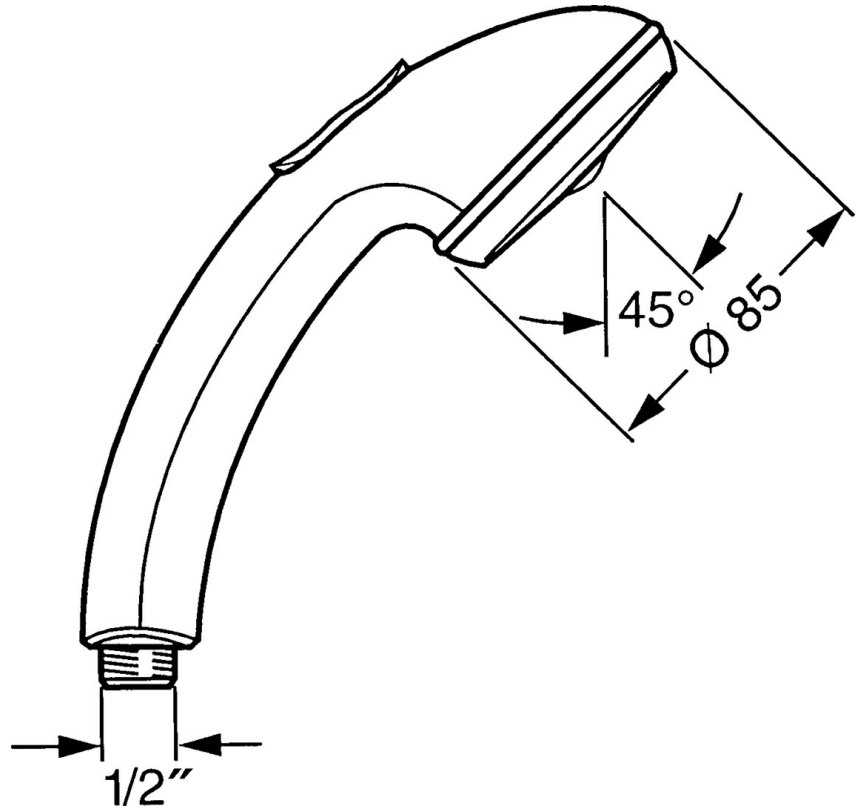

EAN: 4015474675117
static.hansa.com/0433010007

- Shower solutions
- Accessories
- Twist guard for shower hose
- Relaxing - Soft water stream, pleasant for entire body, Normal - Even and soft water stream, Intense - invigorating water stream
- Litter filter(s)
- 3 spray functions

Technical data

Flow properties

Flow-rate at 3 bar **15.0 l/min**

Technical properties

Hot water supply **max. +65°C**
 Working pressure **0.5-5 bar**
 Connection size **G1/2**
 Material **Composite**

Regulations

EN standard **EN 1112**

Spare parts

SP04330100

	Name	Code
1	Cover Discontinued	59911288
2	Strainer	59906859
N.I.	Diverter Discontinued	59912238
N.I.	Hose coupling, G1/2 Discontinued	59912237