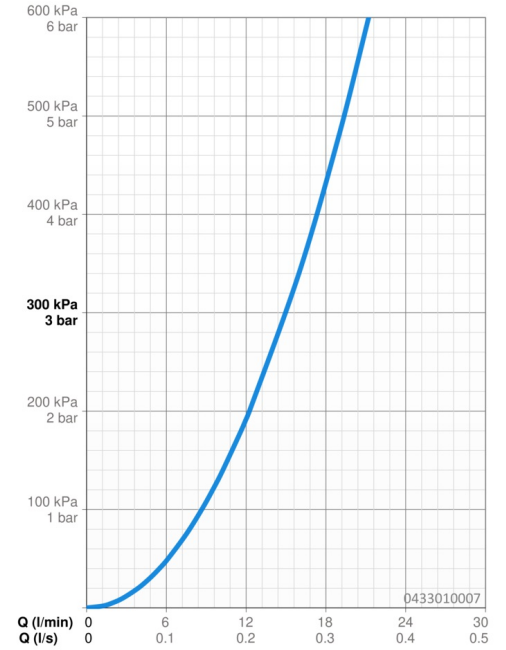

Technical data

Flow properties

Flow-rate at 3 bar **15.0 l/min**

Technical properties

Hot water supply **max. +65°C**
Working pressure **0.5-5 bar**
Connection size **G1/2**
Material **Composite**

Regulations

EN standard **EN 1112**