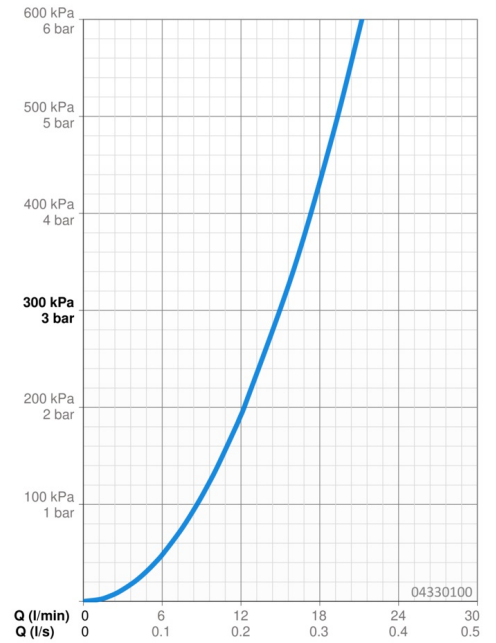

Technical data

Flow properties

Flow-rate at 3 bar **15.0 l/min**

Technical properties

Hot water supply **max. +65°C**
Working pressure **0.5-5 bar**
Connection size **G1/2**
Material **Composite**

Regulations

EN standard **EN 1112**