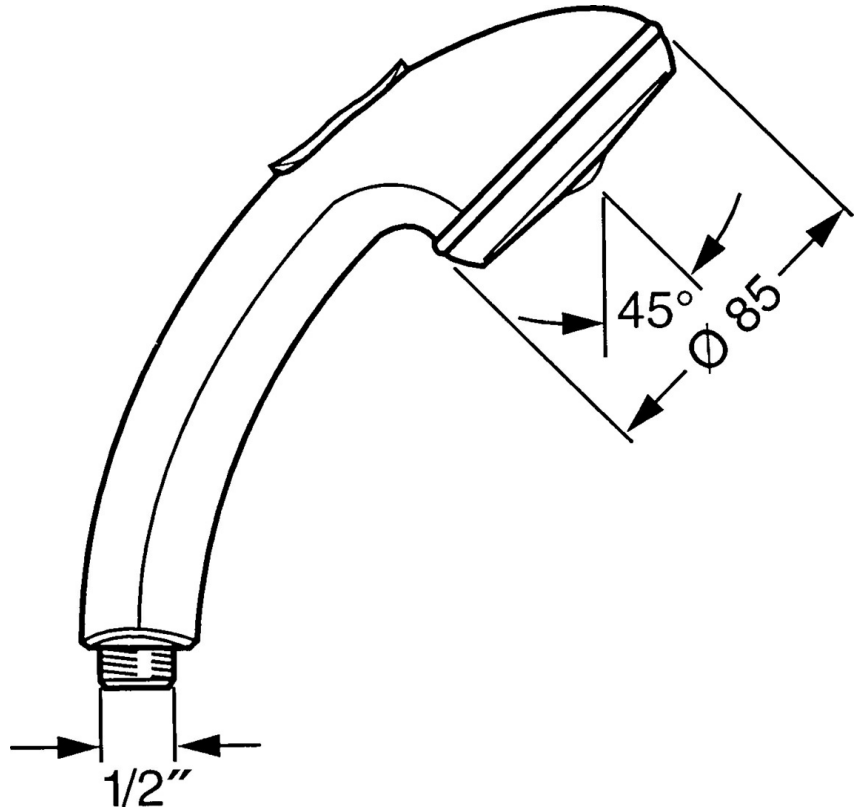

EAN: 4015474673182
static.hansa.com/04330100

- Shower solutions
- Accessories
- Chrome
- Twist guard for shower hose
- Relaxing - Soft water stream, pleasant for entire body, Normal - Even and soft water stream, Intense - invigorating water stream
- Litter filter(s)
- 3 spray functions

Technical data

Flow properties

Flow-rate at 3 bar **15.0 l/min**

Technical properties

Hot water supply **max. +65°C**
 Working pressure **0.5-5 bar**
 Connection size **G1/2**
 Material **Composite**

Regulations

EN standard **EN 1112**

Spare parts

SP04330100

	Name	Code
1	Cover Discontinued	59911288
2	Strainer	59906859
N.I.	Diverter Discontinued	59912238
N.I.	Hose coupling, G1/2 Discontinued	59912237