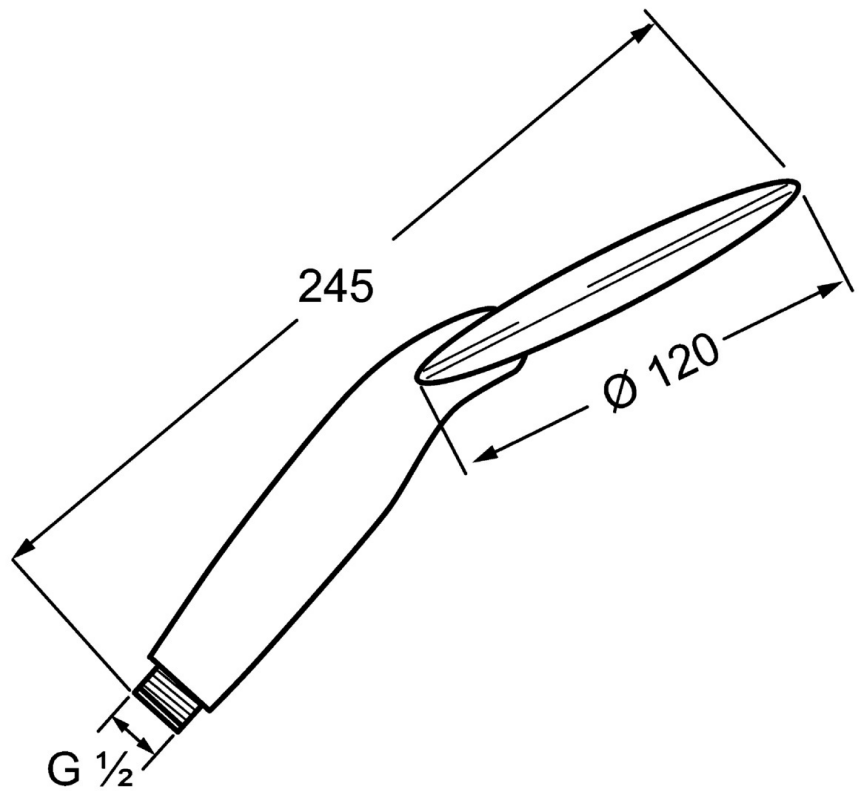

EAN: 4015474141100
static.hansa.com/04320200

- Shower solutions
- Accessories
- Chrome
- Anti limescale technology (easy to clean)
- Rain - Even and strong water stream, Sensitive - Gentle water stream
- Litter filter(s)
- Laminar spray, without air addition
- 2 spray functions

Technical data

Flow properties

Flow-rate at 3 bar **12.0 l/min**

Technical properties

Hot water supply **max. +65°C**
 Working pressure **0.5-5 bar**
 Material **Composite**

Regulations

EN standard **EN 1112**