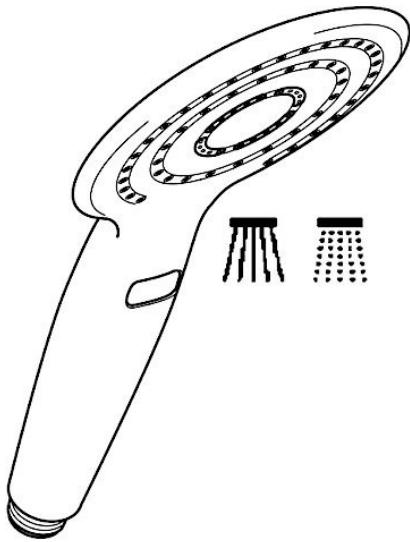

EAN: 4015474141100
static.hansa.com/04320200

- Shower solutions
- Accessories
- Chrome
- Anti limescale technology (easy to clean)
- Rain - Even and strong water stream, Sensitive - Gentle water stream
- Litter filter(s)
- Laminar spray, without air addition
- 2 spray functions

Technical data

Flow properties

Flow-rate at 3 bar **12.0 l/min**

Technical properties

Hot water supply **max. +65°C**
 Working pressure **0.5-5 bar**
 Material **Composite**

Regulations

EN standard **EN 1112**